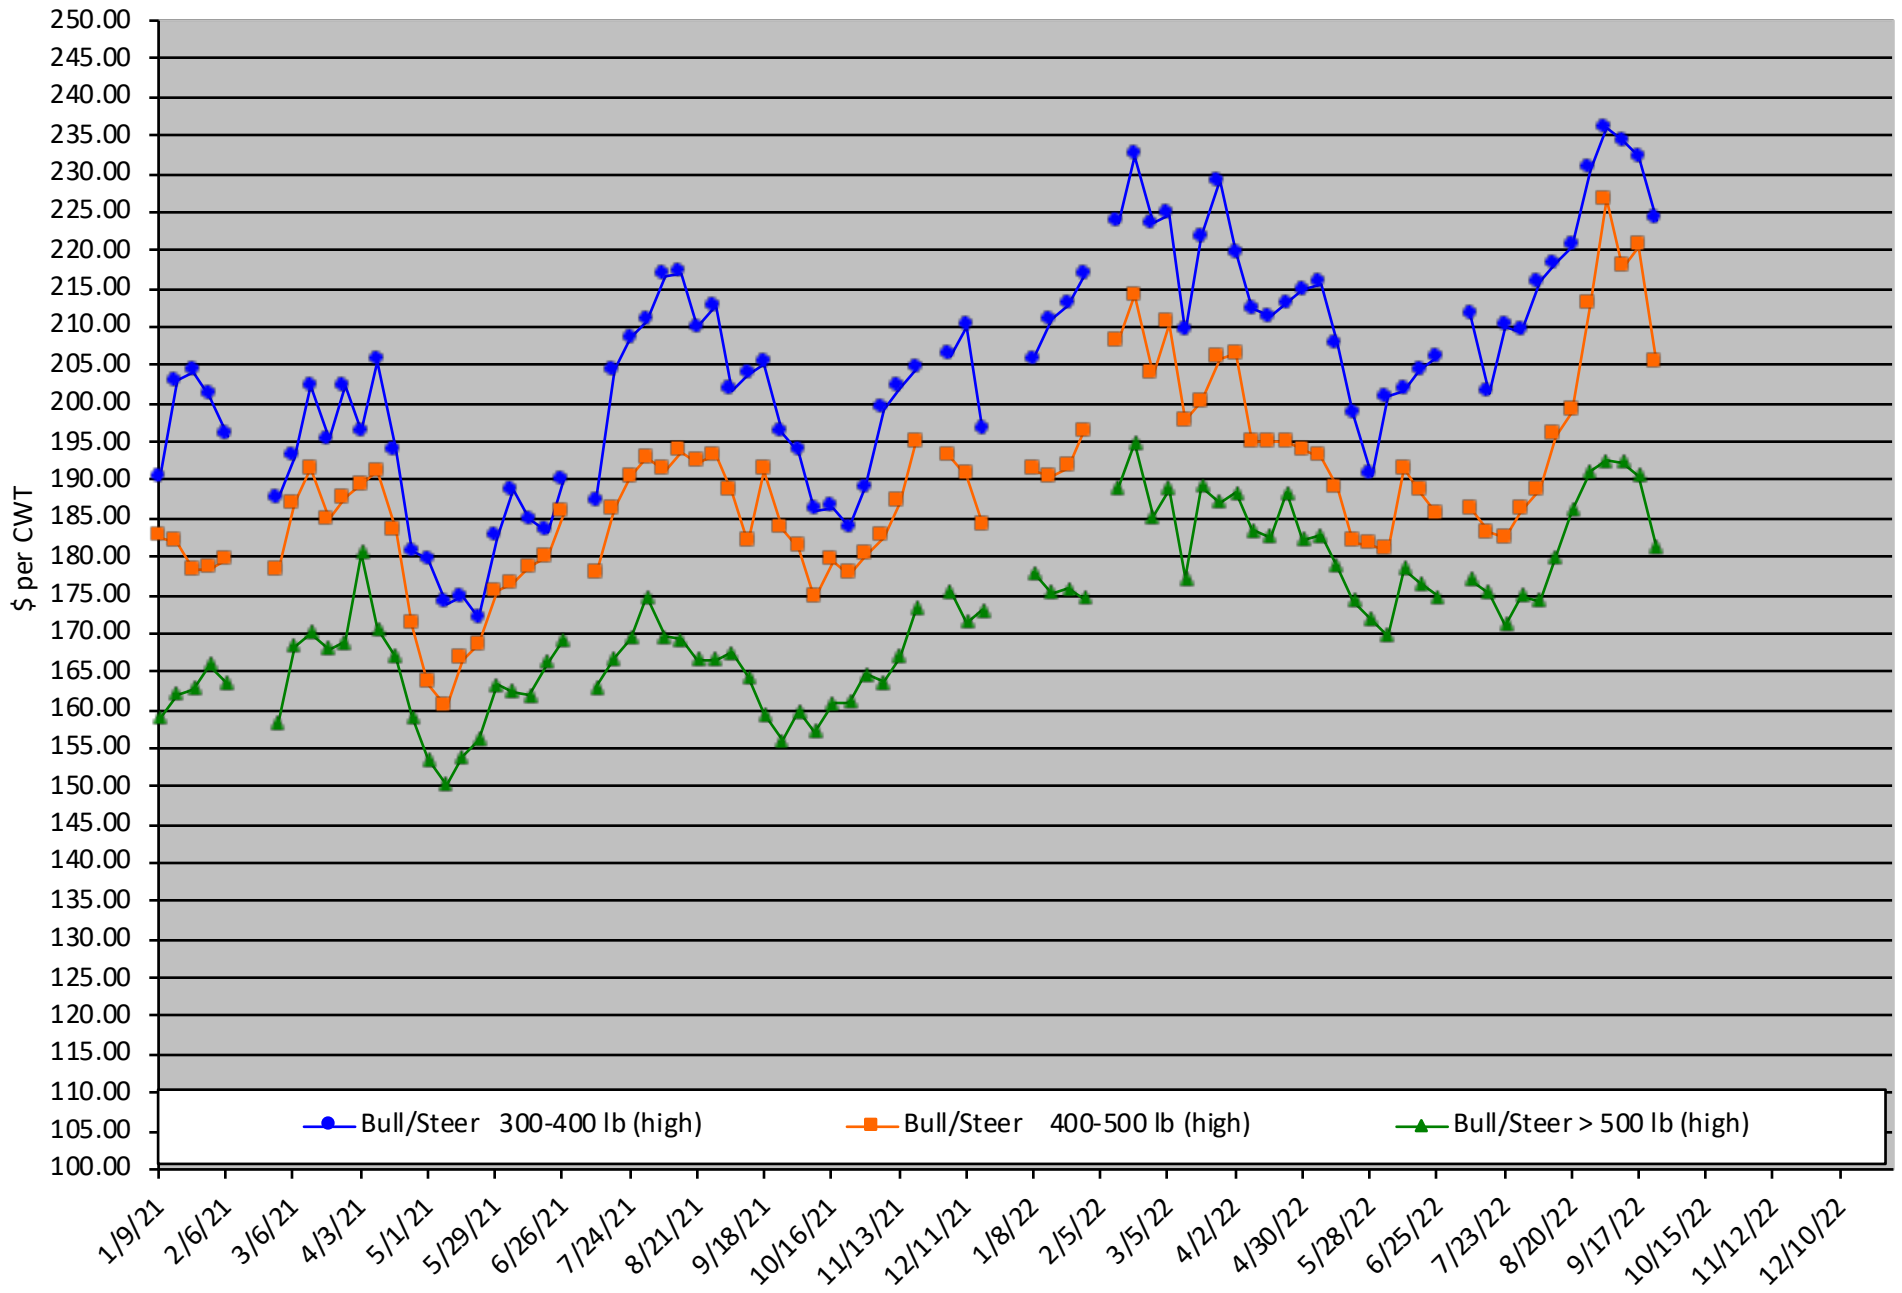

# Calf Price Trends

Trend of the Highest Price Reported for Various Weight Calves, Average of 6 East & Central Texas Livestock Auctions

For a weekly email copy of this chart please subscribe at <http://beeffax.tamu.edu> or contact a Texas A&M AgriLife County Extension Agent

Chart created by Dr. Jason Banta, Extension Beef Cattle Specialist

# Packer Cow PriceTrends

Trend of High and Low Prices Reported for Packer Cows, Average of 6 East & Central Texas Livestock Auctions

For a weekly email copy of this chart please subscribe at <http://beefax.tamu.edu> or contact a Texas A&M AgriLife County Extension Agent