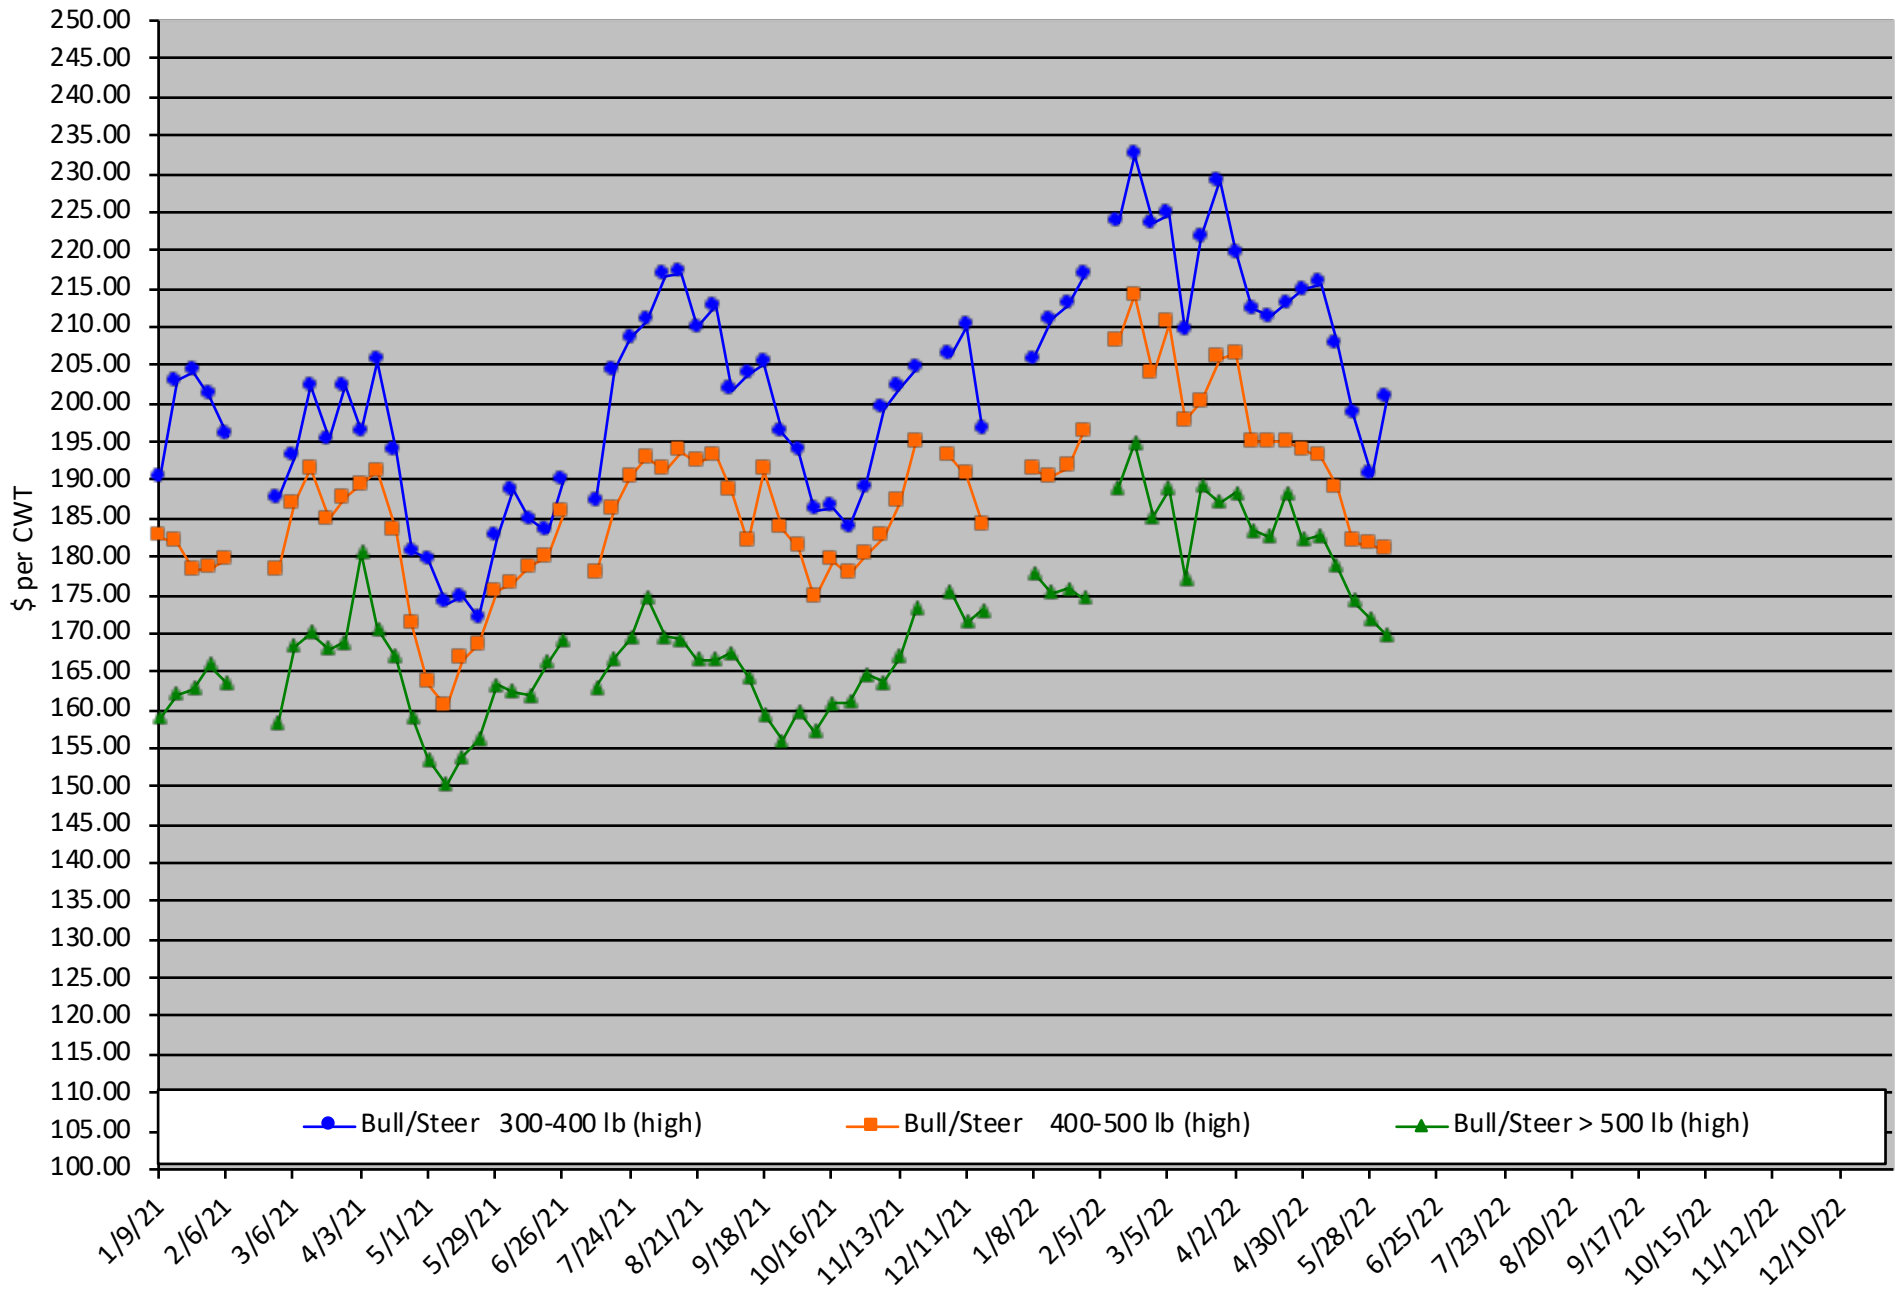

# Calf Price Trends

Trend of the Highest Price Reported for Various Weight Calves, Average of 6 East & Central Texas Livestock Auctions

For a weekly email copy of this chart please subscribe at <http://beeffax.tamu.edu> or contact a Texas A&M AgriLife County Extension Agent

Chart created by Dr. Jason Banta, Extension Beef Cattle Specialist

# Packer Cow PriceTrends

Trend of High and Low Prices Reported for Packer Cows, Average of 6 East & Central Texas Livestock Auctions

For a weekly email copy of this chart please subscribe at <http://beefax.tamu.edu> or contact a Texas A&M AgriLife County Extension Agent