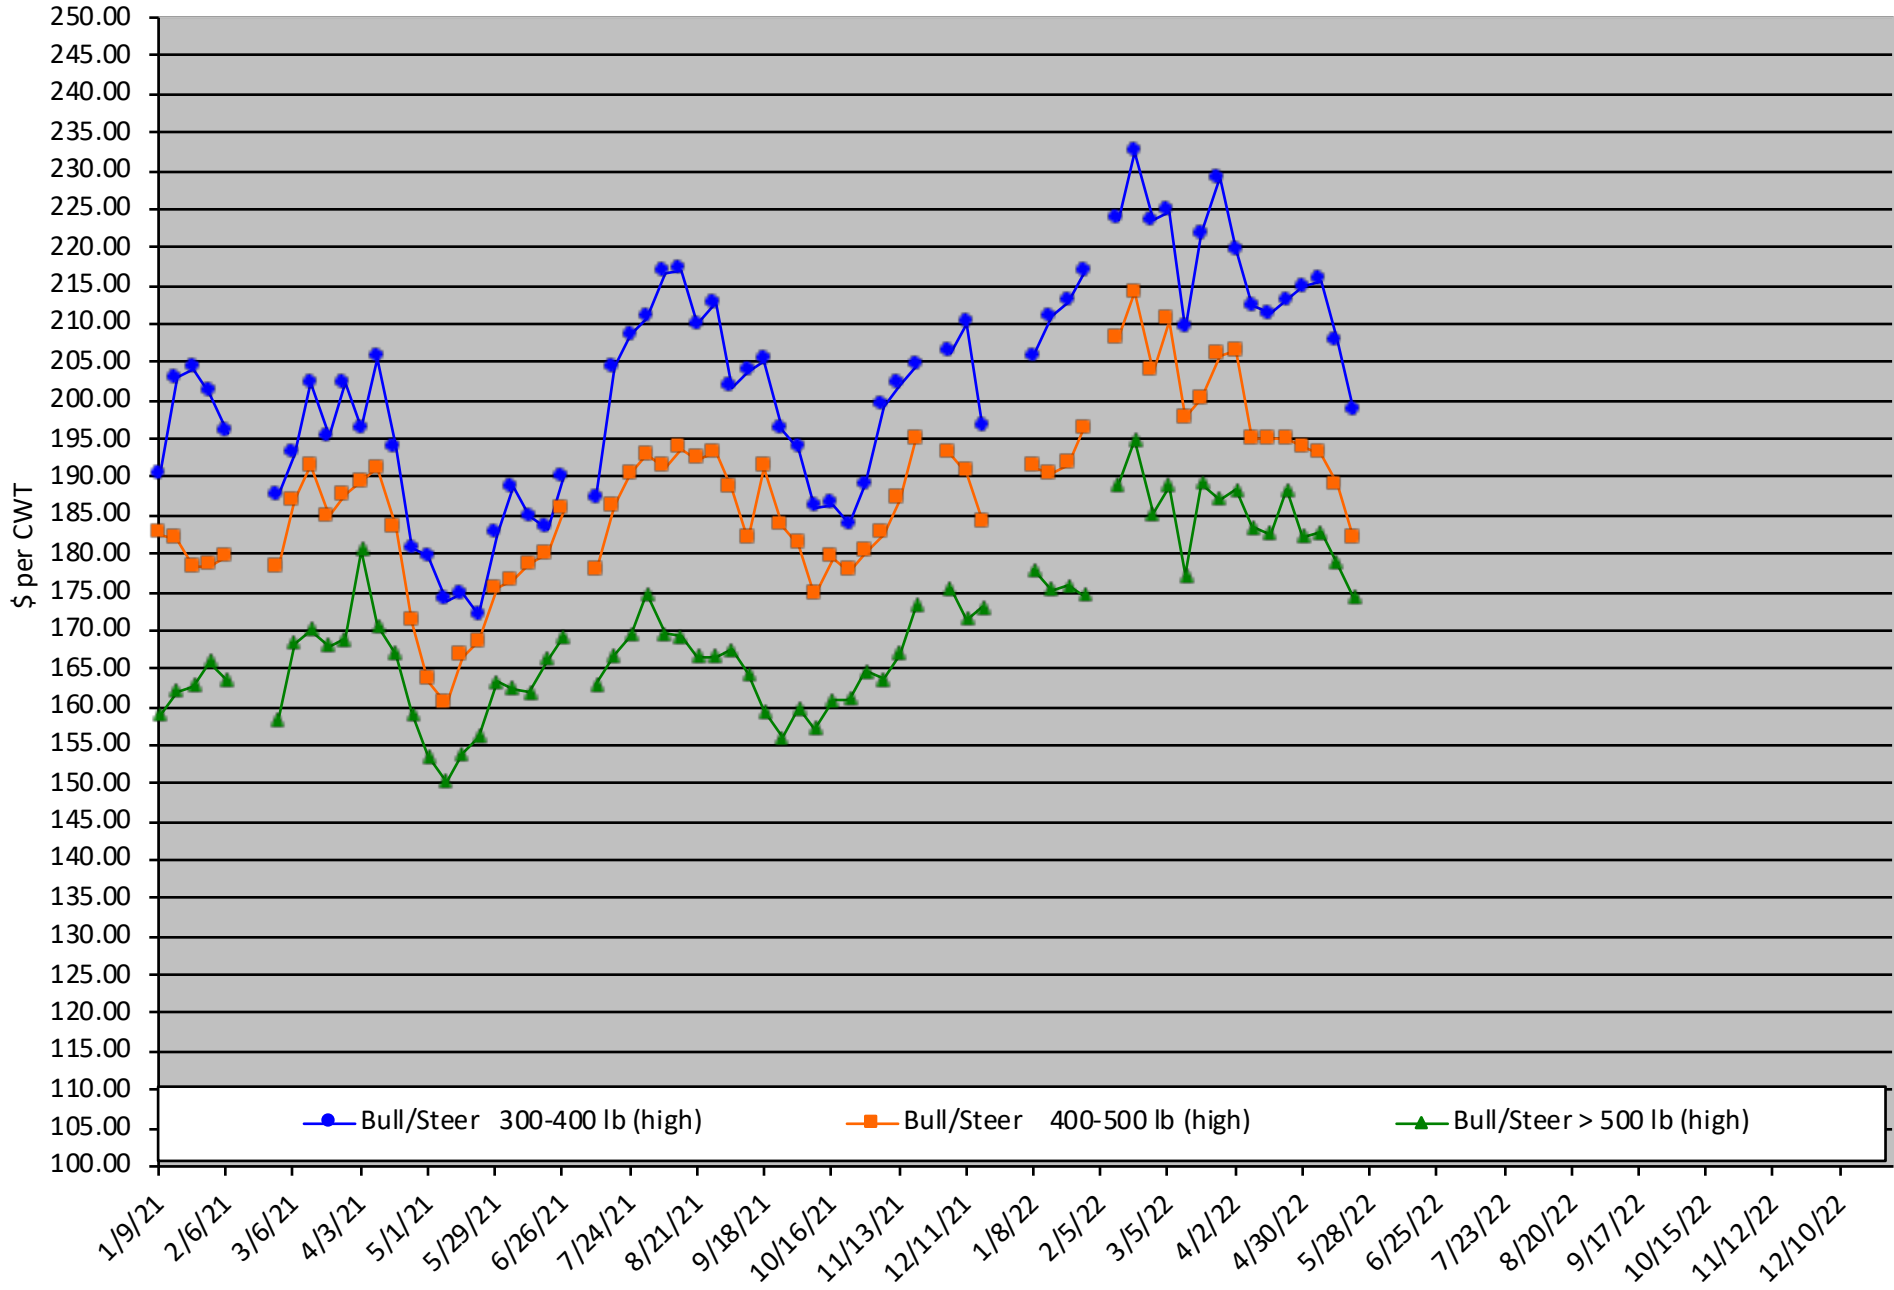

Calf Price Trends

Trend of the Highest Price Reported for Various Weight Calves, Average of 6 East & Central Texas Livestock Auctions

For a weekly email copy of this chart please subscribe at <http://beeffax.tamu.edu> or contact a Texas A&M AgriLife County Extension Agent

Chart created by Dr. Jason Banta, Extension Beef Cattle Specialist

Packer Cow PriceTrends

Trend of High and Low Prices Reported for Packer Cows, Average of 6 East & Central Texas Livestock Auctions

For a weekly email copy of this chart please subscribe at <http://beefax.tamu.edu> or contact a Texas A&M AgriLife County Extension Agent

Chart created by Dr. Jason Banta, Extension Beef Cattle Specialist