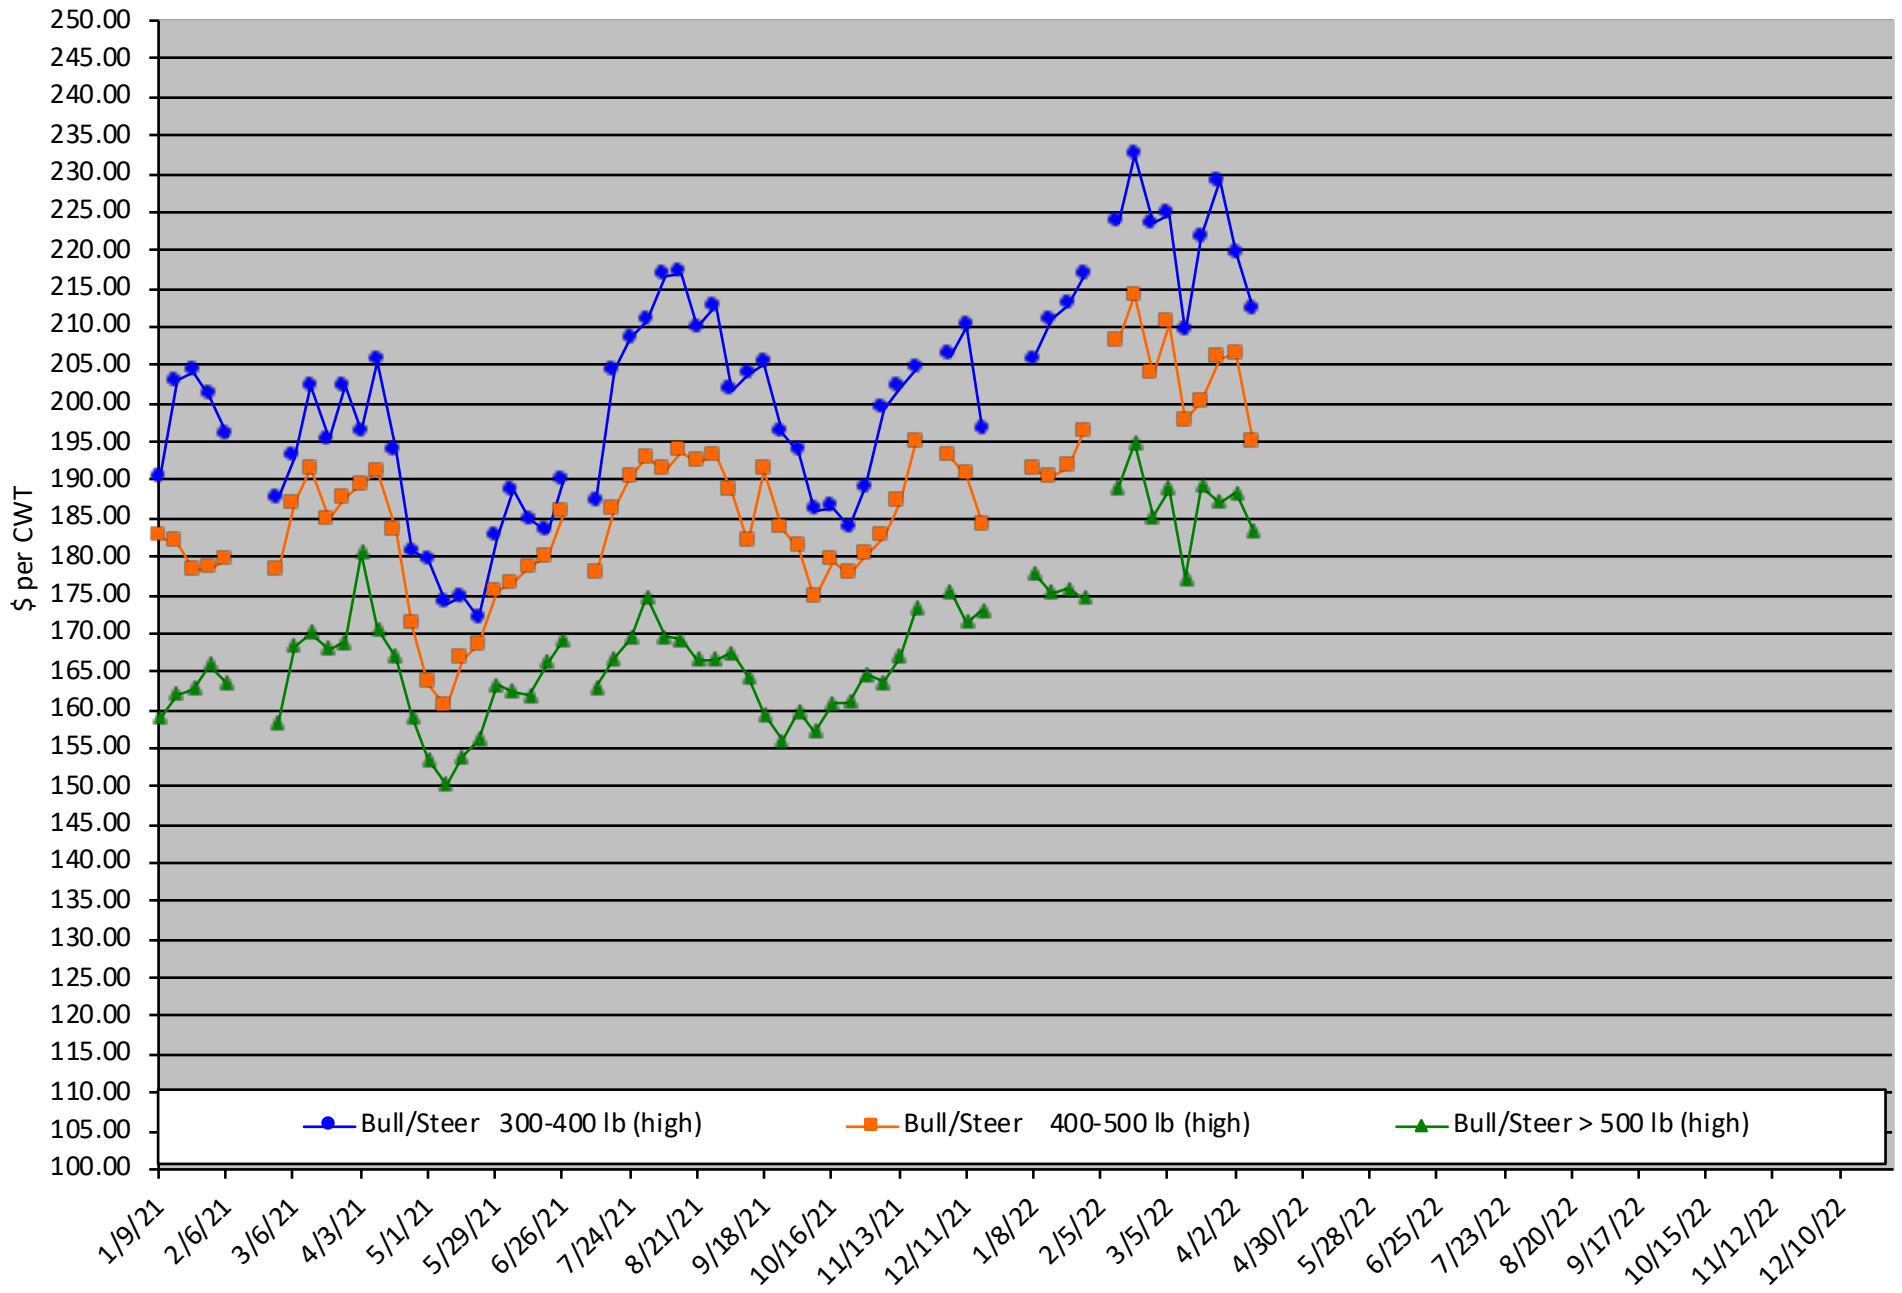

# Calf Price Trends

Trend of the Highest Price Reported for Various Weight Calves, Average of 6 East & Central Texas Livestock Auctions

For a weekly email copy of this chart please subscribe at <http://beeffax.tamu.edu> or contact a Texas A&M AgriLife County Extension Agent

Chart created by Dr. Jason Banta, Extension Beef Cattle Specialist

# Packer Cow PriceTrends

Trend of High and Low Prices Reported for Packer Cows, Average of 6 East & Central Texas Livestock Auctions

For a weekly email copy of this chart please subscribe at <http://beefax.tamu.edu> or contact a Texas A&M AgriLife County Extension Agent