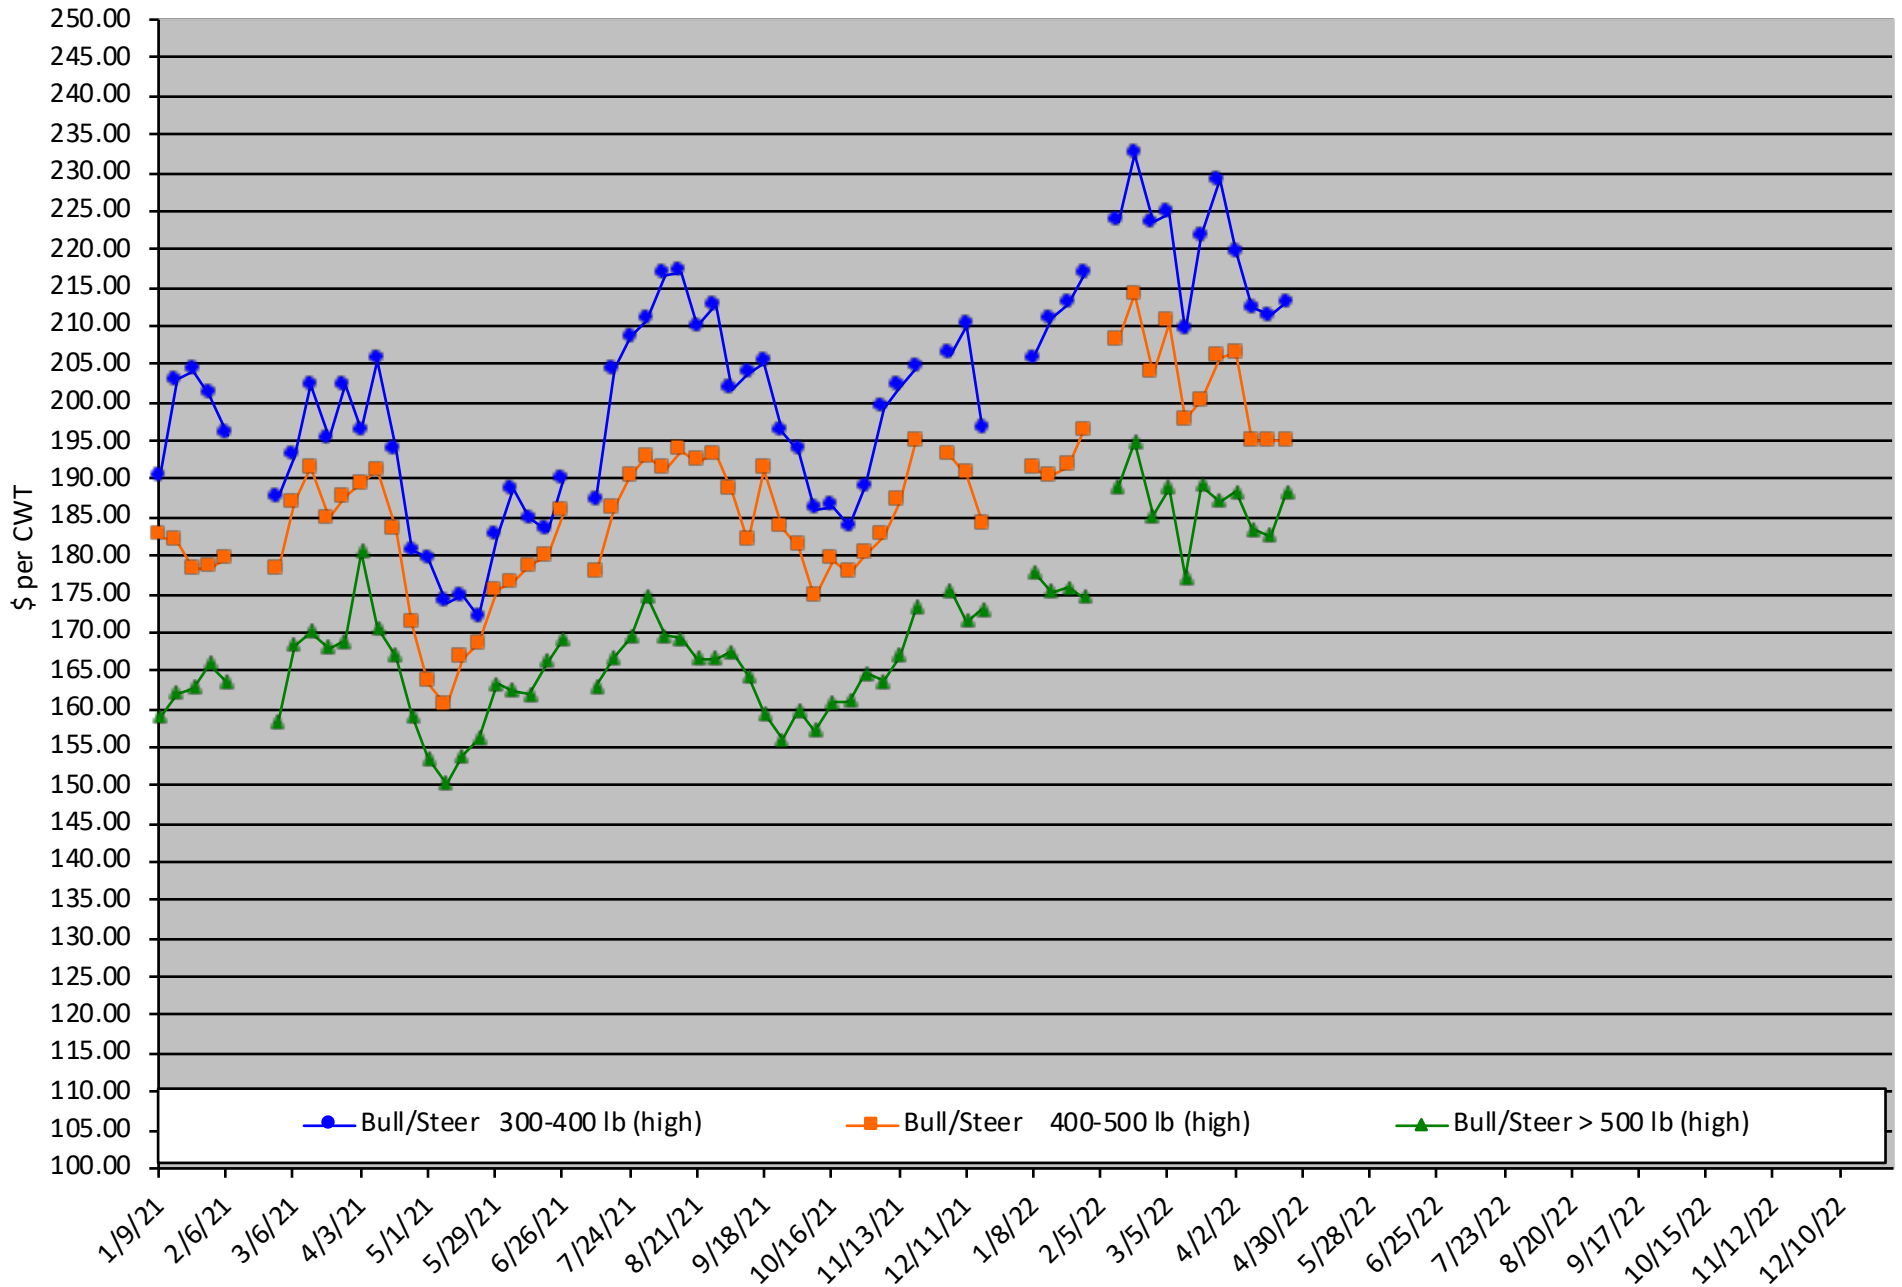

Calf Price Trends

Trend of the Highest Price Reported for Various Weight Calves, Average of 6 East & Central Texas Livestock Auctions

For a weekly email copy of this chart please subscribe at <http://beeffax.tamu.edu> or contact a Texas A&M AgriLife County Extension Agent

Chart created by Dr. Jason Banta, Extension Beef Cattle Specialist

Packer Cow PriceTrends

Trend of High and Low Prices Reported for Packer Cows, Average of 6 East & Central Texas Livestock Auctions

For a weekly email copy of this chart please subscribe at <http://beefax.tamu.edu> or contact a Texas A&M AgriLife County Extension Agent

Chart created by Dr. Jason Banta, Extension Beef Cattle Specialist