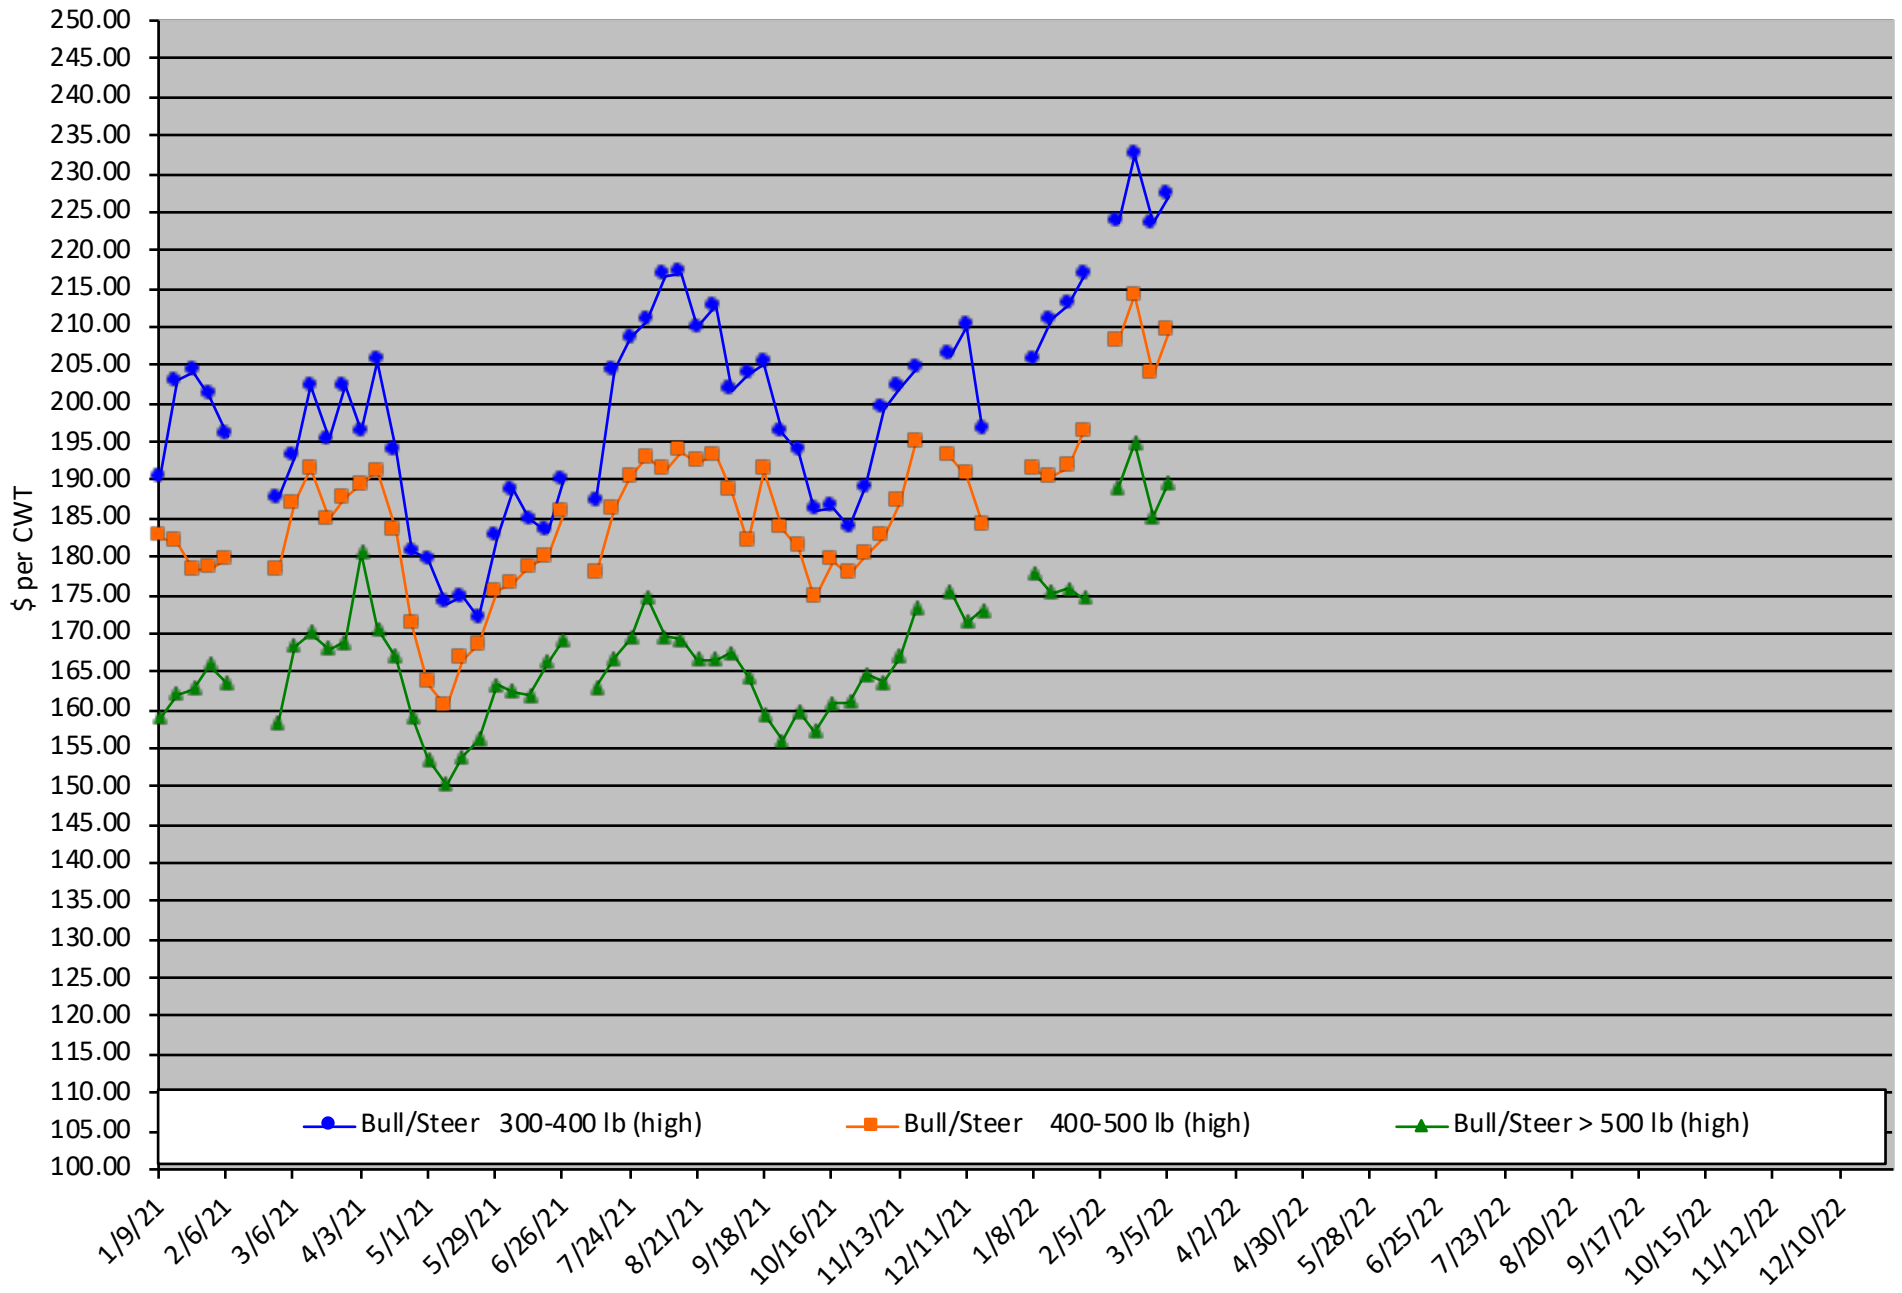

Calf Price Trends

Trend of the Highest Price Reported for Various Weight Calves, Average of 6 East & Central Texas Livestock Auctions

For a weekly email copy of this chart please subscribe at <http://beeffax.tamu.edu> or contact a Texas A&M AgriLife County Extension Agent

Chart created by Dr. Jason Banta, Extension Beef Cattle Specialist

Packer Cow PriceTrends

Trend of High and Low Prices Reported for Packer Cows, Average of 6 East & Central Texas Livestock Auctions

For a weekly email copy of this chart please subscribe at <http://beeffax.tamu.edu> or contact a Texas A&M AgriLife County Extension Agent

Chart created by Dr. Jason Banta, Extension Beef Cattle Specialist