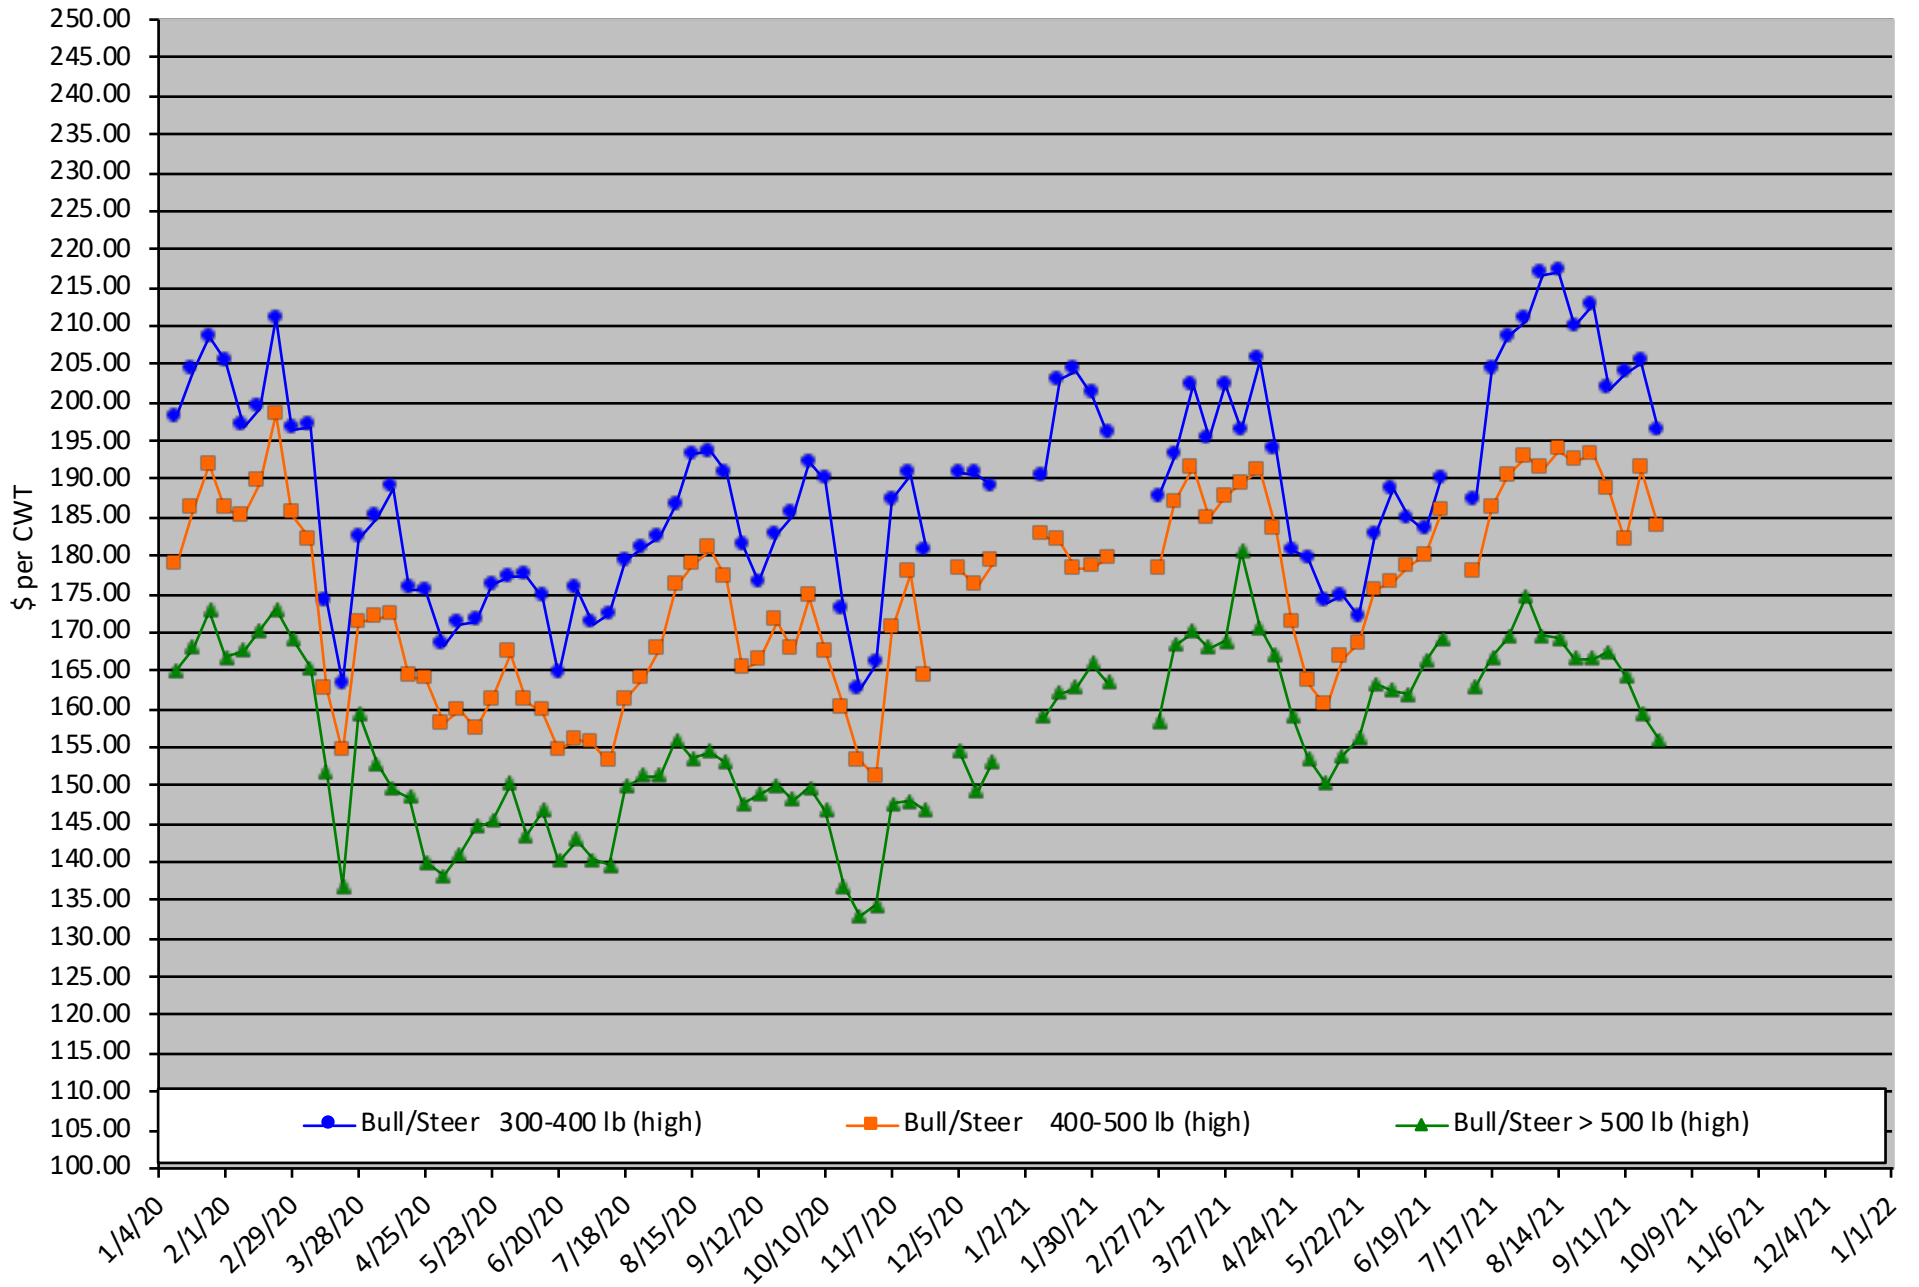

Calf Price Trends

Trend of the Highest Price Reported for Various Weight Calves, Average of 6 East & Central Texas Livestock Auctions

For a weekly email copy of this chart please subscribe at <http://beeffax.tamu.edu> or contact a Texas A&M AgriLife County Extension Agent

Chart created by Dr. Jason Banta, Extension Beef Cattle Specialist

Packer Cow PriceTrends

Trend of High and Low Prices Reported for Packer Cows, Average of 6 East & Central Texas Livestock Auctions

For a weekly email copy of this chart please subscribe at <http://beeffax.tamu.edu> or contact a Texas A&M AgriLife County Extension Agent

Chart created by Dr. Jason Banta, Extension Beef Cattle Specialist