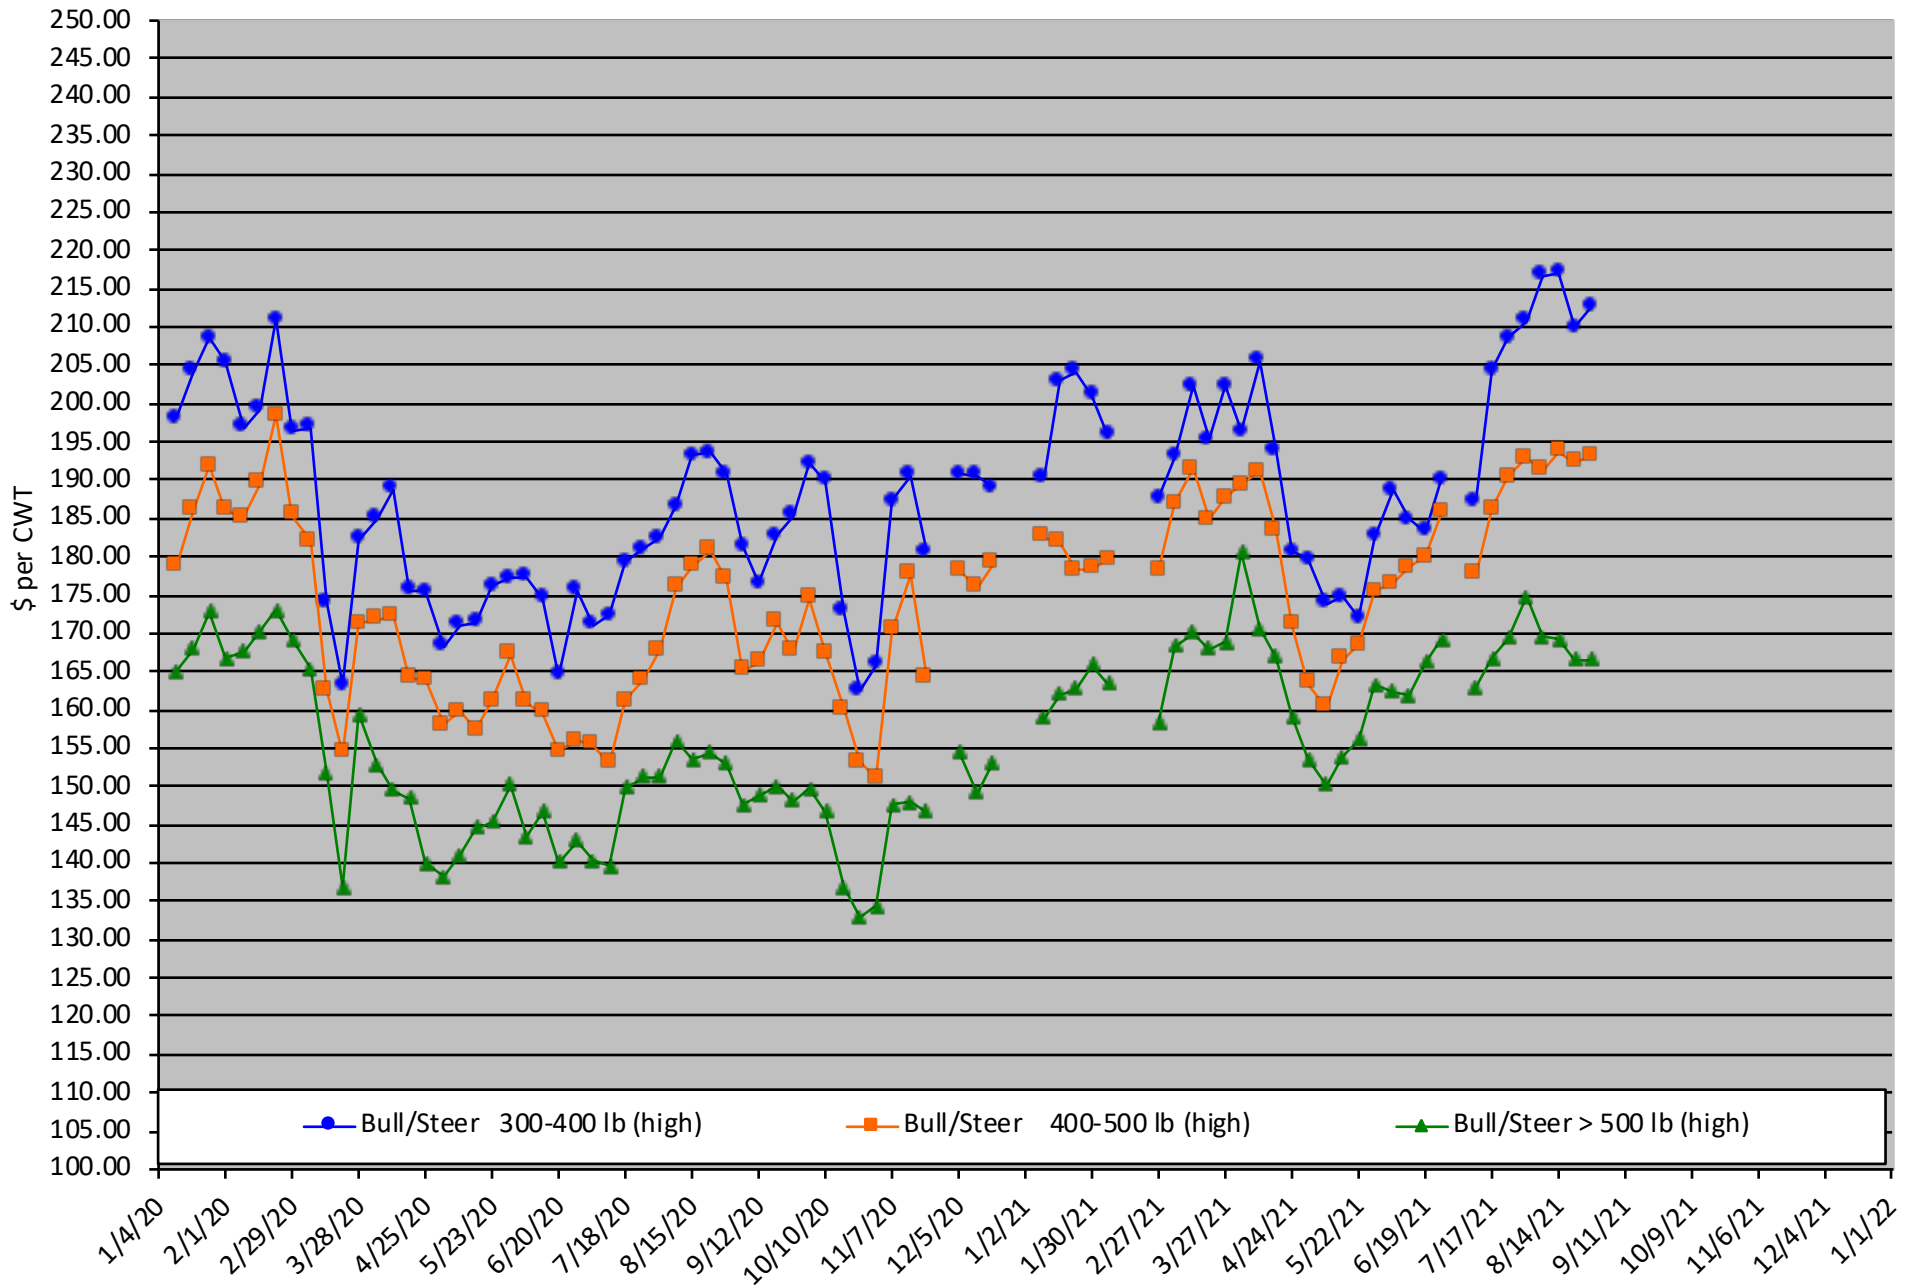

Calf Price Trends

Trend of the Highest Price Reported for Various Weight Calves, Average of 6 East & Central Texas Livestock Auctions

For a weekly email copy of this chart please subscribe at <http://beeffax.tamu.edu> or contact a Texas A&M AgriLife County Extension Agent

Chart created by Dr. Jason Banta, Extension Beef Cattle Specialist

Packer Cow PriceTrends

Trend of High and Low Prices Reported for Packer Cows, Average of 6 East & Central Texas Livestock Auctions

For a weekly email copy of this chart please subscribe at <http://beeffax.tamu.edu> or contact a Texas A&M AgriLife County Extension Agent

Chart created by Dr. Jason Banta, Extension Beef Cattle Specialist