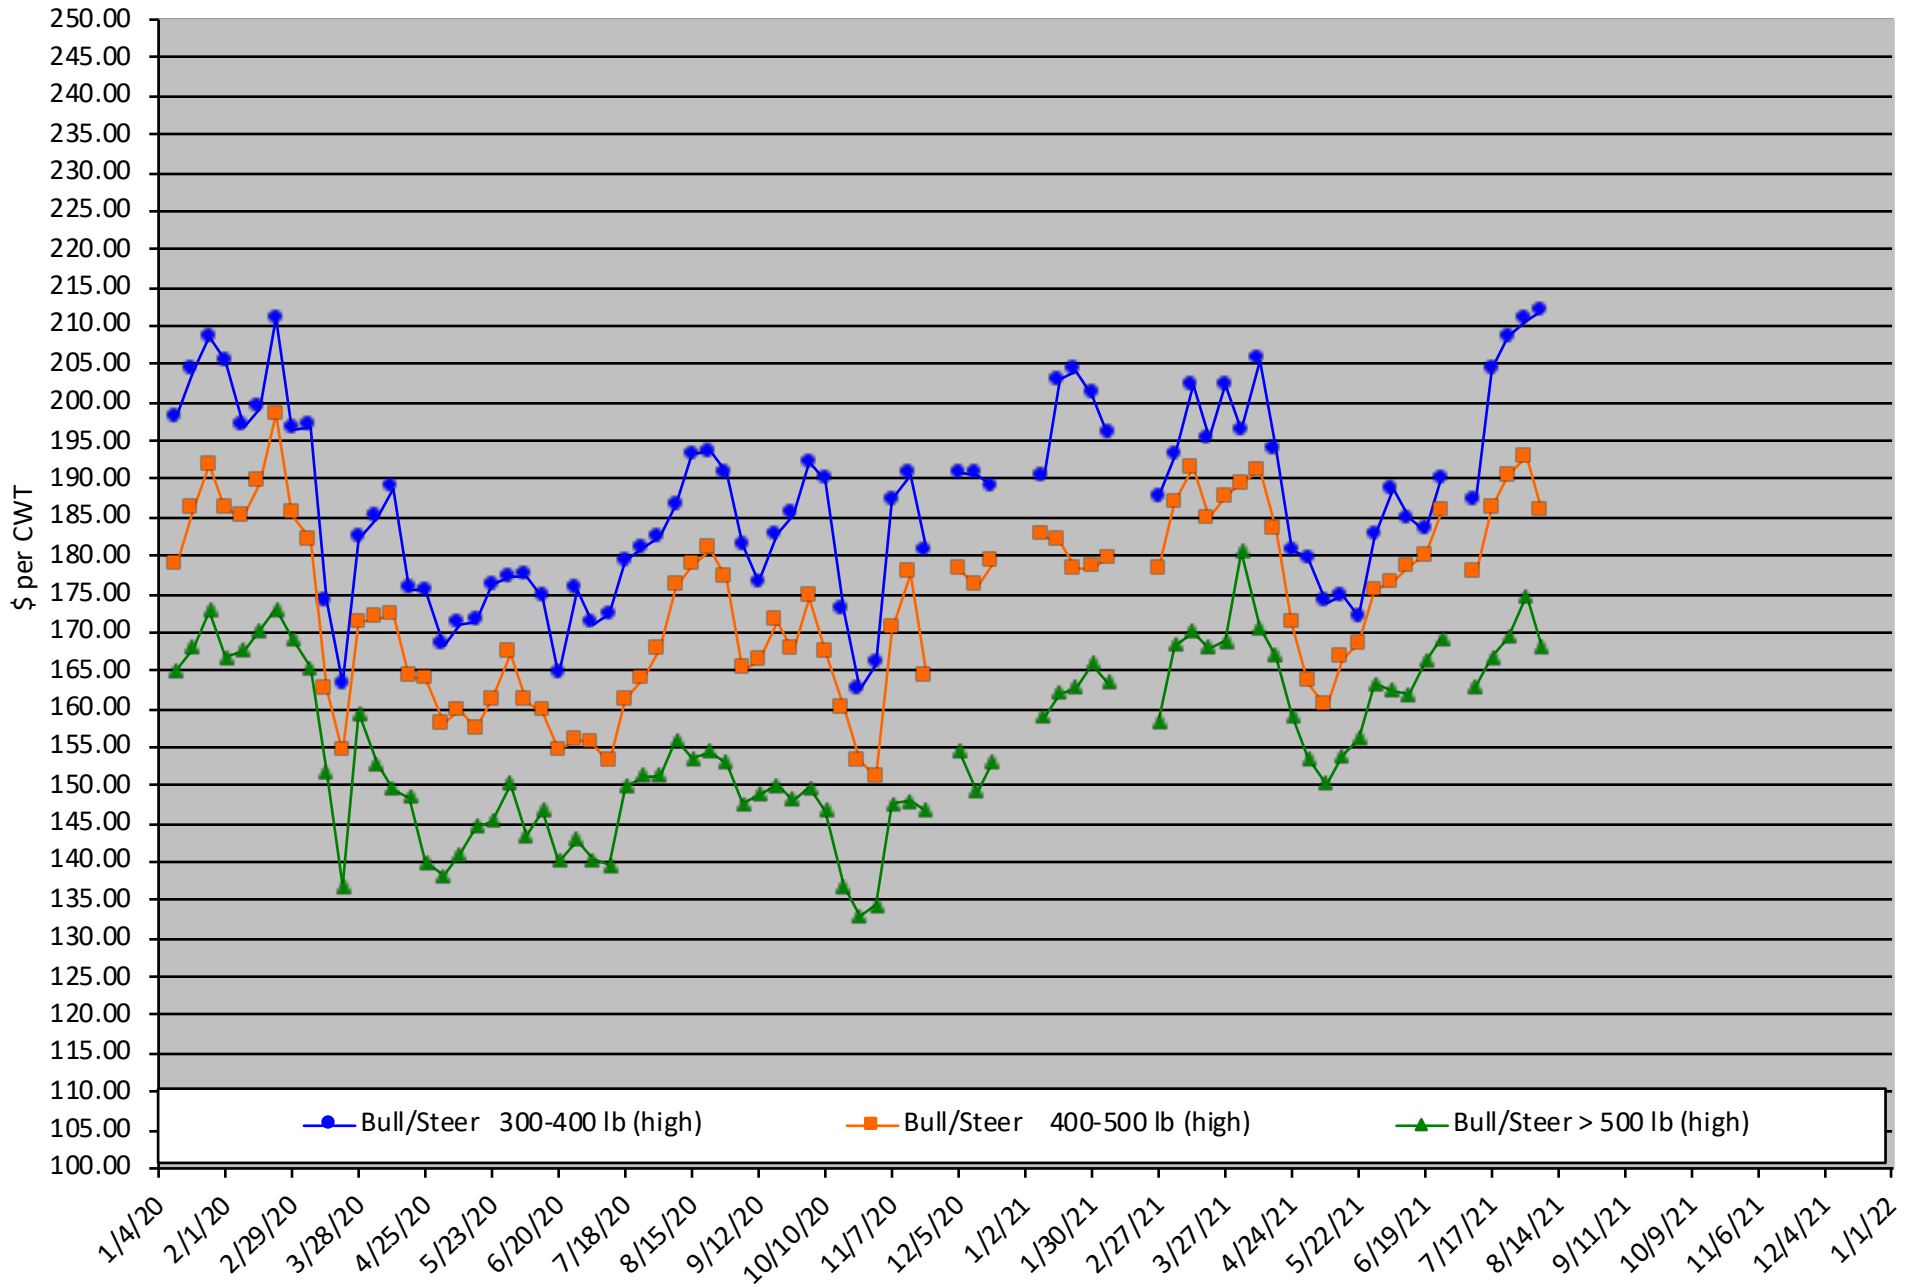

Calf Price Trends

Trend of the Highest Price Reported for Various Weight Calves, Average of 6 East & Central Texas Livestock Auctions

For a weekly email copy of this chart please subscribe at <http://beefax.tamu.edu> or contact a Texas A&M AgriLife County Extension Agent

Chart created by Dr. Jason Banta, Extension Beef Cattle Specialist

Packer Cow PriceTrends

Trend of High and Low Prices Reported for Packer Cows, Average of 6 East & Central Texas Livestock Auctions

For a weekly email copy of this chart please subscribe at <http://beeffax.tamu.edu> or contact a Texas A&M AgriLife County Extension Agent

Chart created by Dr. Jason Banta, Extension Beef Cattle Specialist