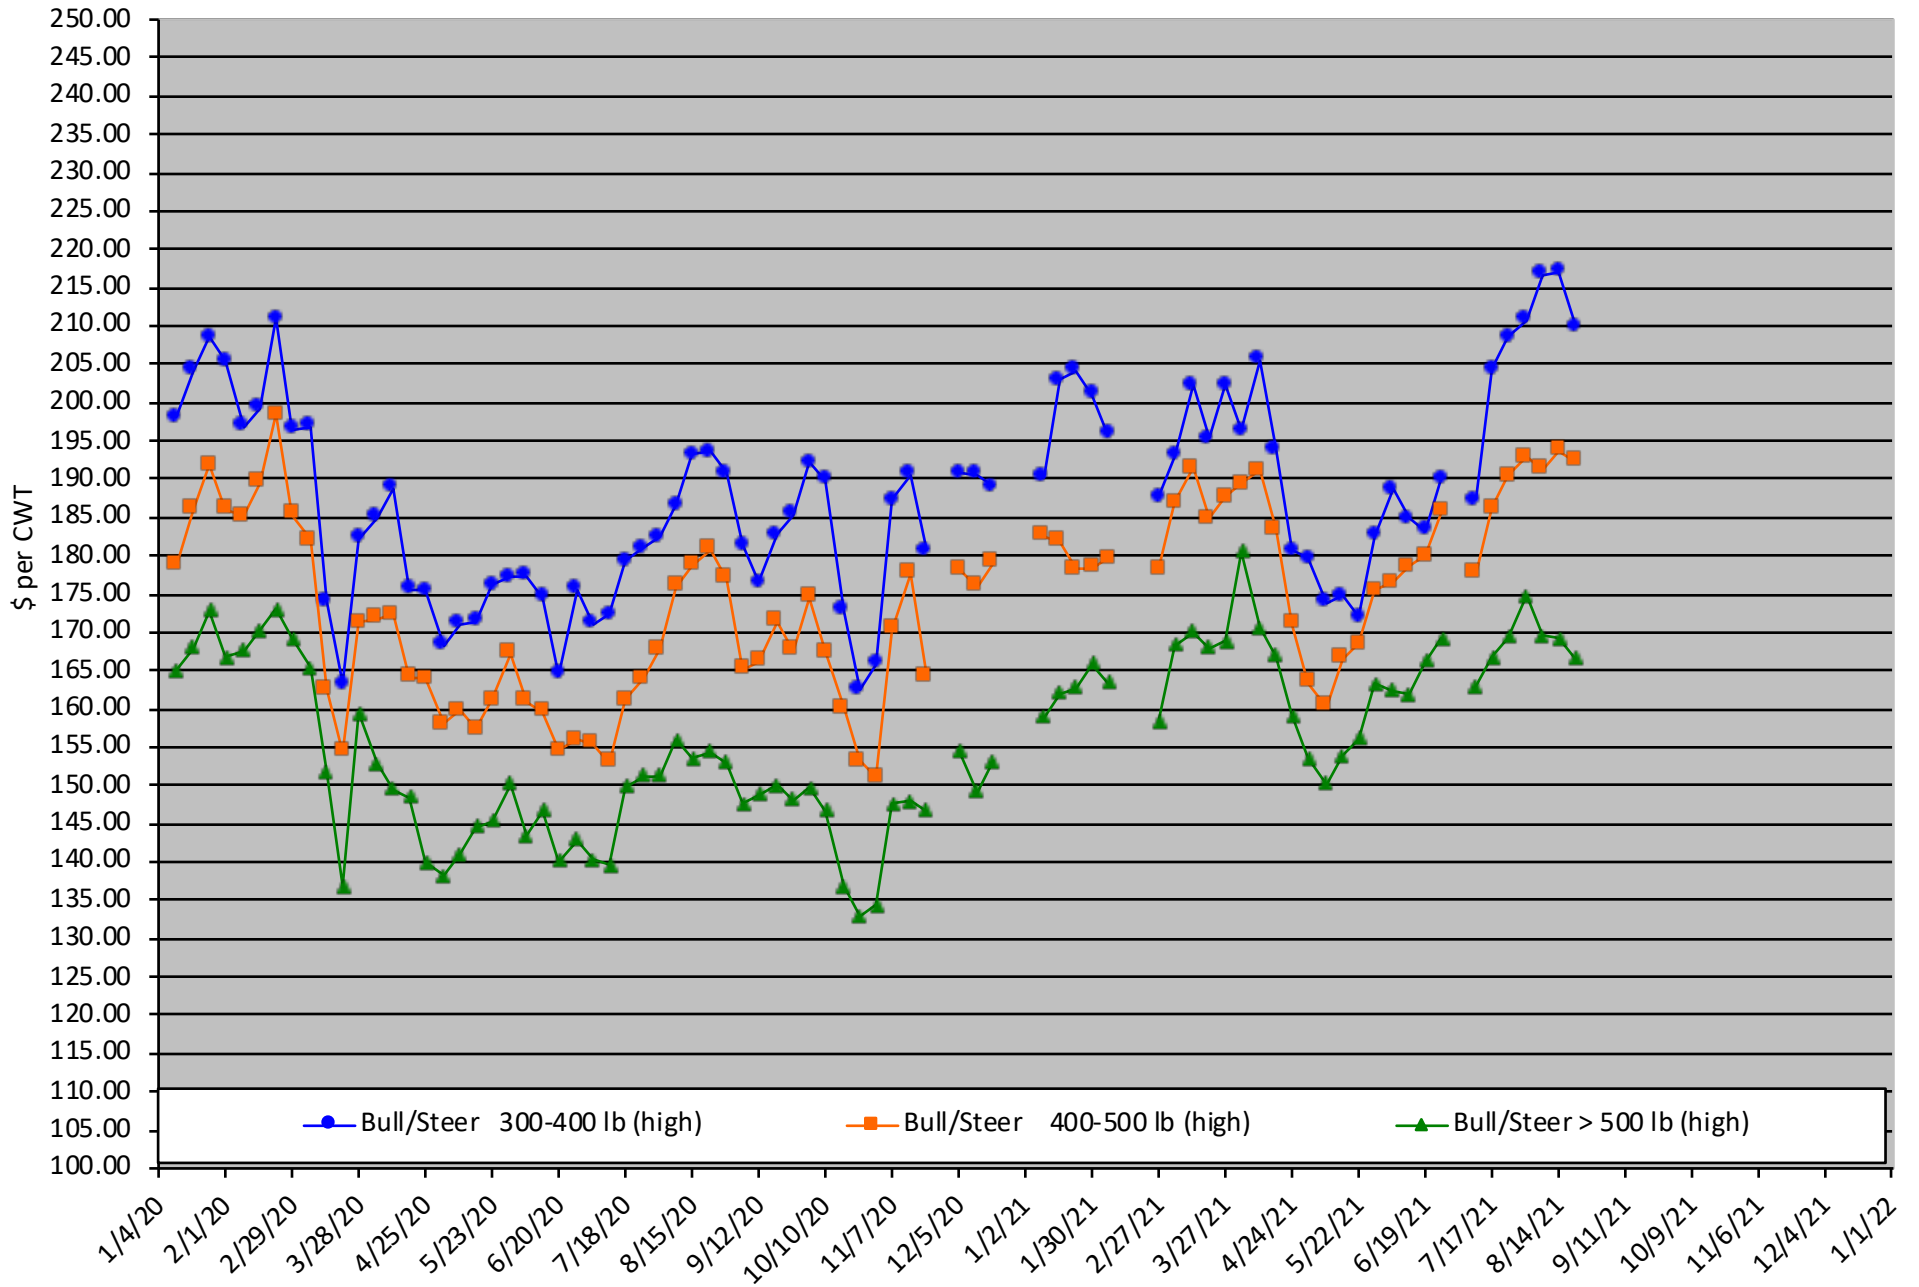

Calf Price Trends

Trend of the Highest Price Reported for Various Weight Calves, Average of 6 East & Central Texas Livestock Auctions

For a weekly email copy of this chart please subscribe at <http://beeffax.tamu.edu> or contact a Texas A&M AgriLife County Extension Agent

Chart created by Dr. Jason Banta, Extension Beef Cattle Specialist

Packer Cow PriceTrends

Trend of High and Low Prices Reported for Packer Cows, Average of 6 East & Central Texas Livestock Auctions

For a weekly email copy of this chart please subscribe at <http://beeffax.tamu.edu> or contact a Texas A&M AgriLife County Extension Agent

Chart created by Dr. Jason Banta, Extension Beef Cattle Specialist