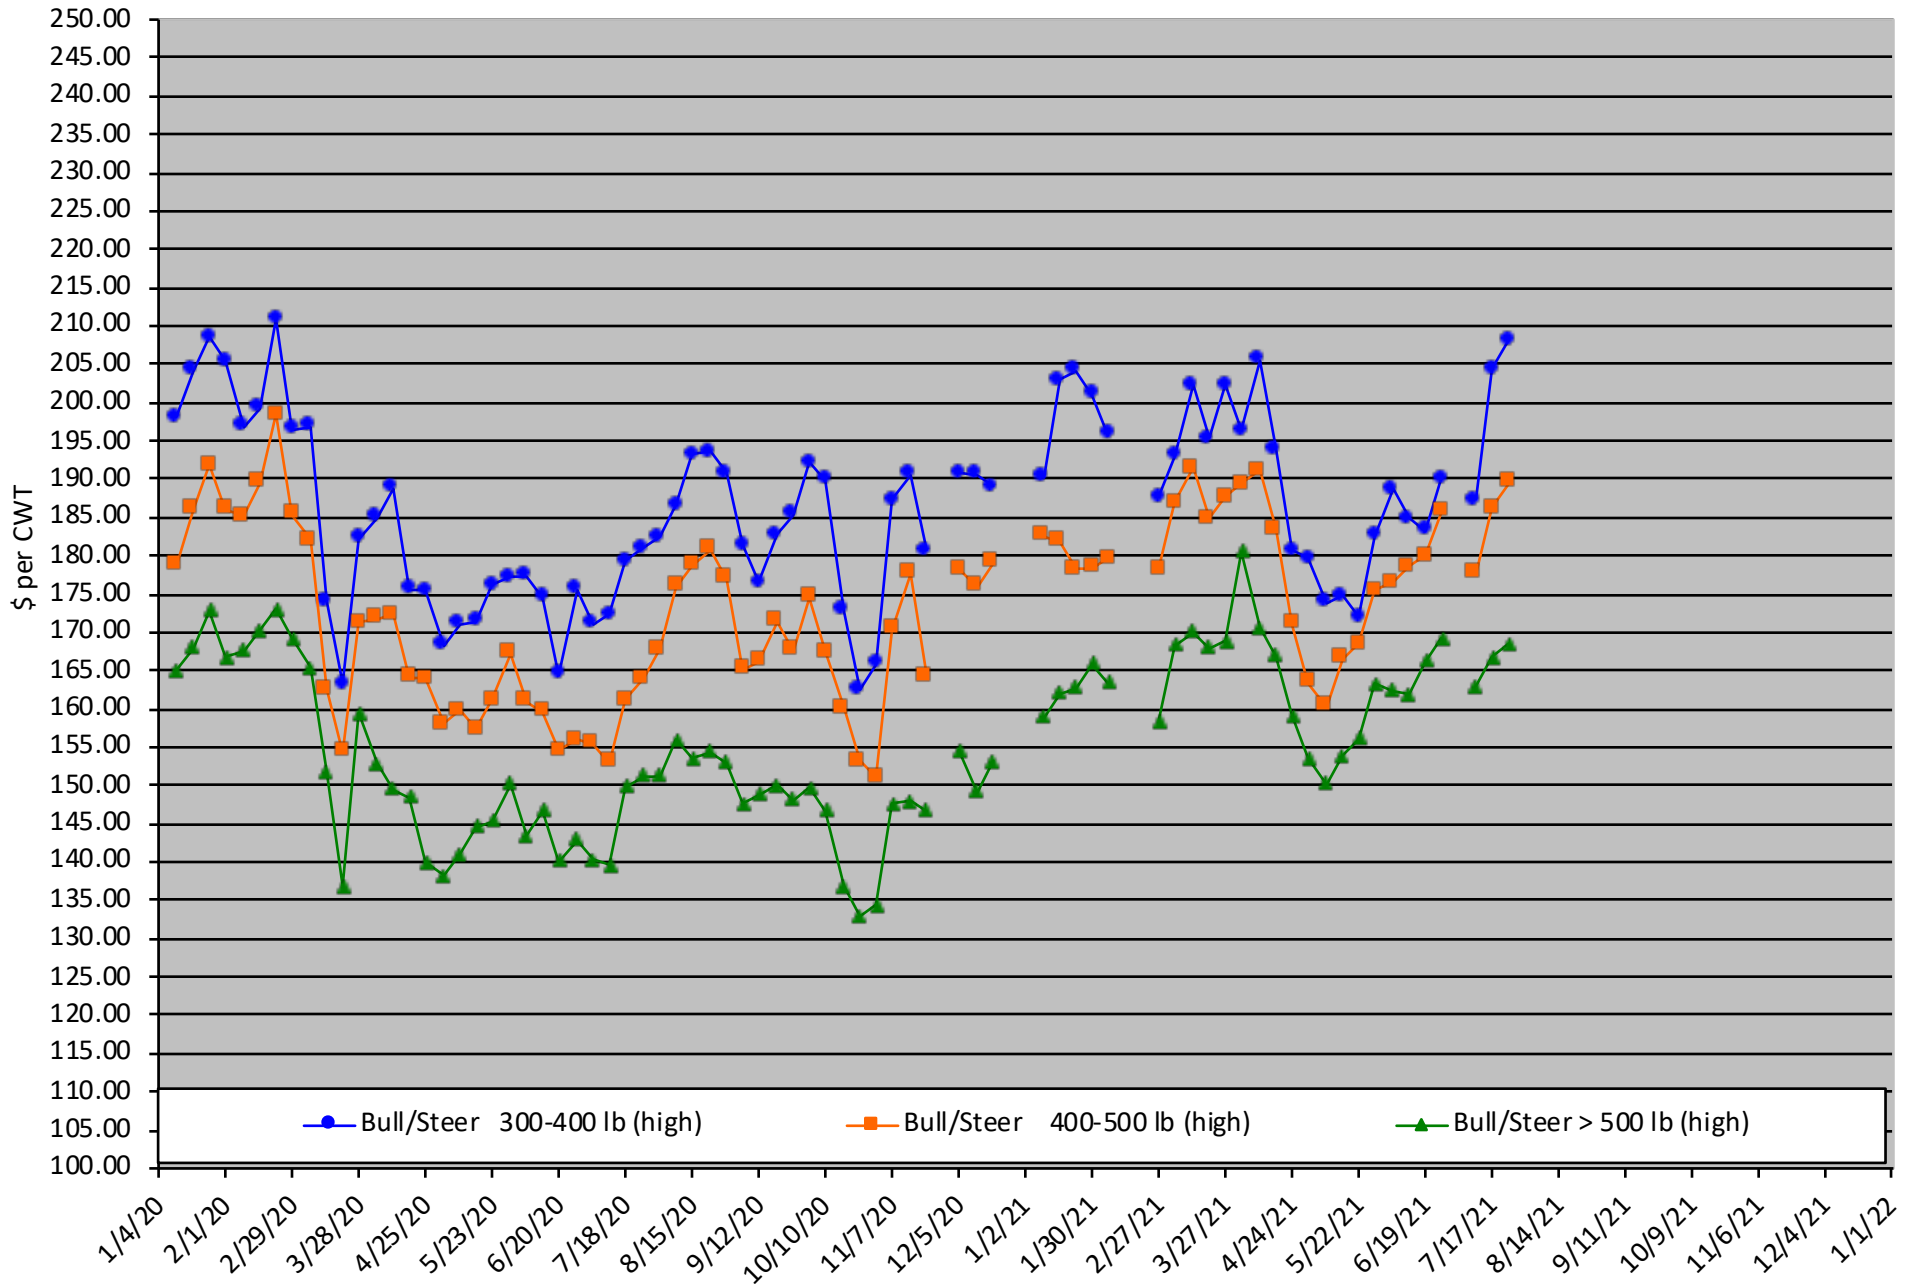

Calf Price Trends

Trend of the Highest Price Reported for Various Weight Calves, Average of 6 East & Central Texas Livestock Auctions

For a weekly email copy of this chart please subscribe at <http://beeffax.tamu.edu> or contact a Texas A&M AgriLife County Extension Agent

Chart created by Dr. Jason Banta, Extension Beef Cattle Specialist

Packer Cow PriceTrends

Trend of High and Low Prices Reported for Packer Cows, Average of 6 East & Central Texas Livestock Auctions

For a weekly email copy of this chart please subscribe at <http://beeffax.tamu.edu> or contact a Texas A&M AgriLife County Extension Agent

Chart created by Dr. Jason Banta, Extension Beef Cattle Specialist