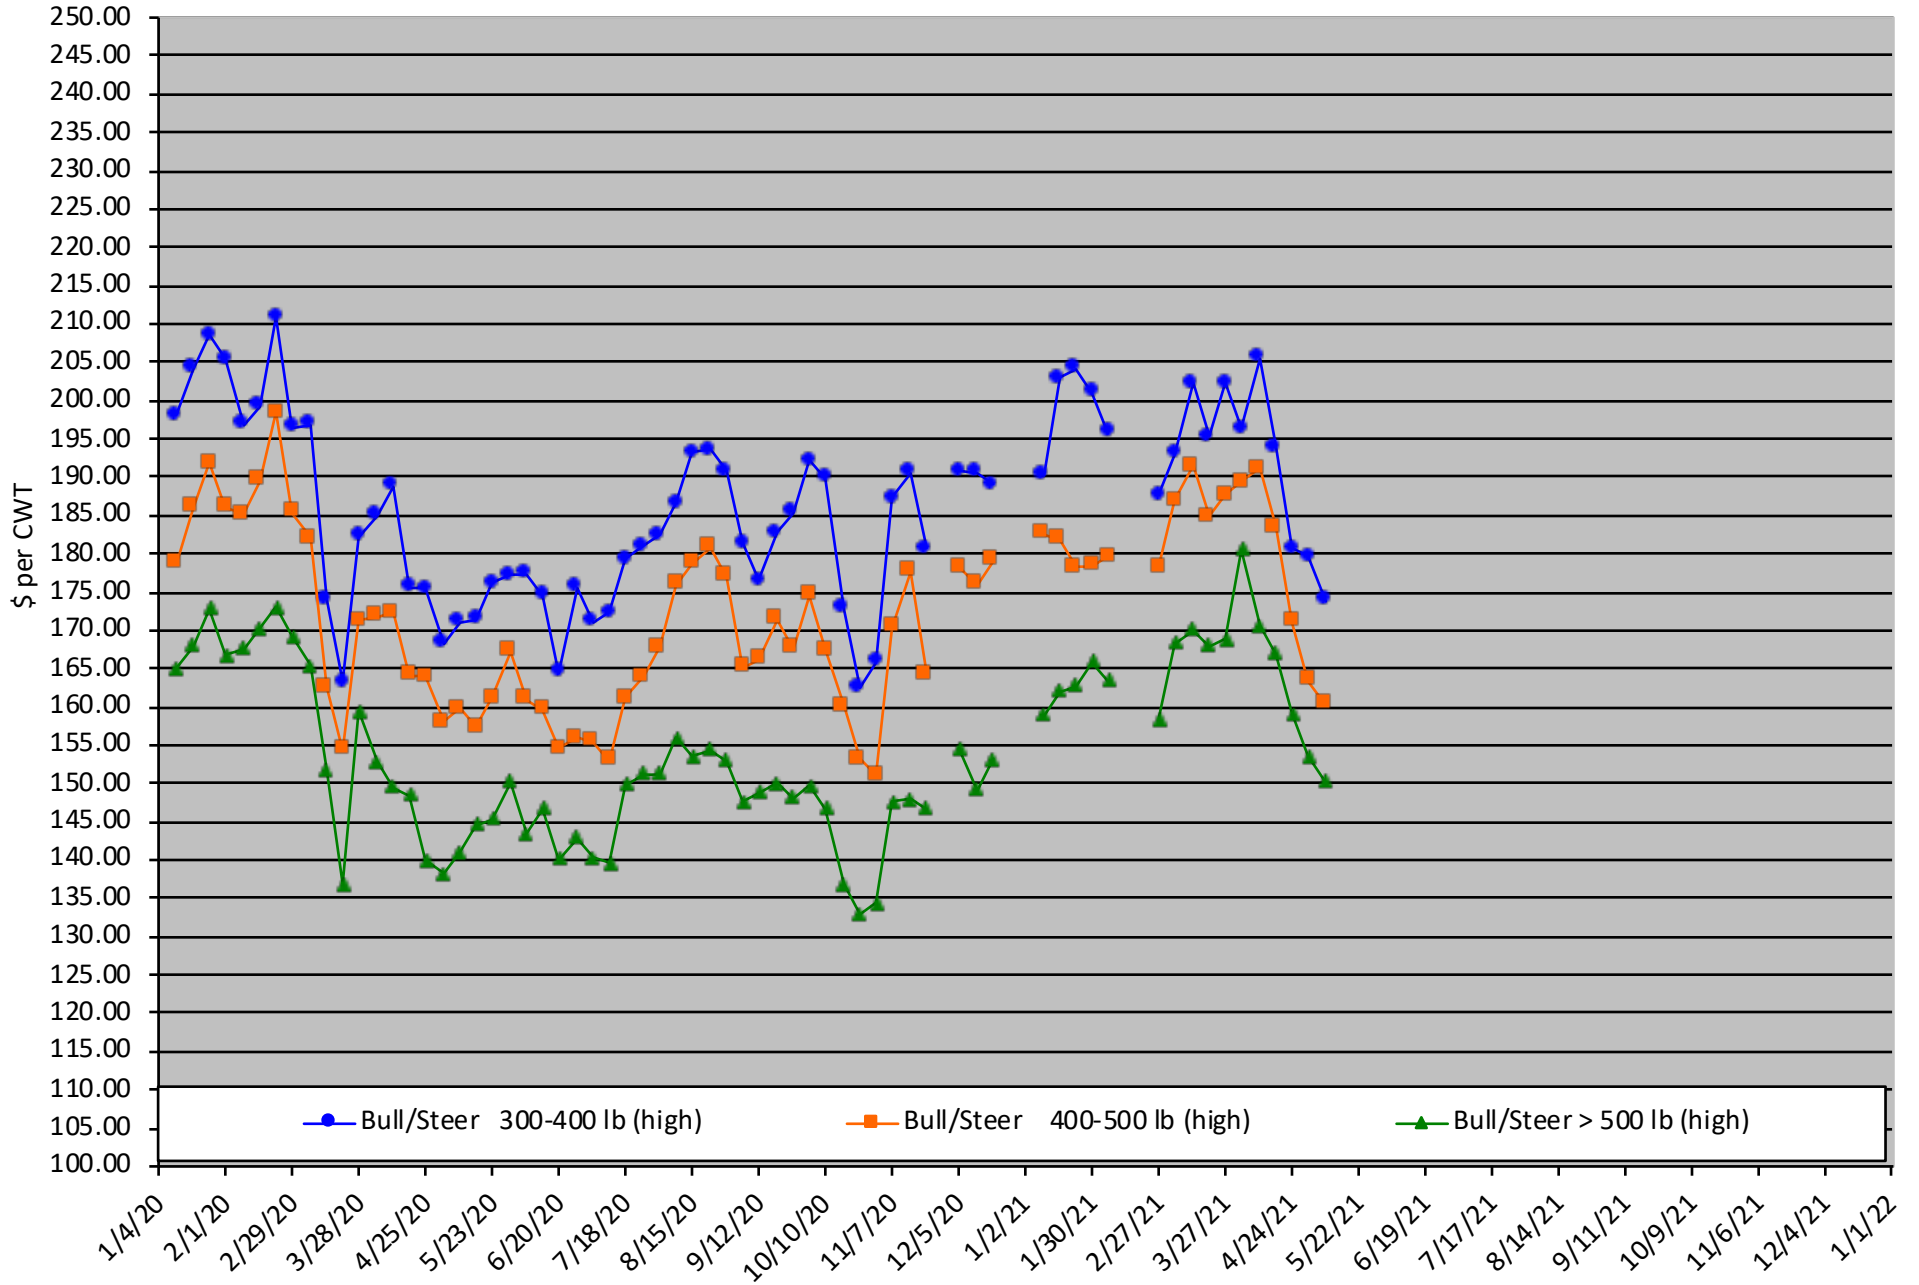

# Calf Price Trends

Trend of the Highest Price Reported for Various Weight Calves, Average of 6 East & Central Texas Livestock Auctions

For a weekly email copy of this chart please subscribe at <http://beeffax.tamu.edu> or contact a Texas A&M AgriLife County Extension Agent

Chart created by Dr. Jason Banta, Extension Beef Cattle Specialist

# Packer Cow PriceTrends

Trend of High and Low Prices Reported for Packer Cows, Average of 6 East & Central Texas Livestock Auctions

For a weekly email copy of this chart please subscribe at <http://beeffax.tamu.edu> or contact a Texas A&M AgriLife County Extension Agent