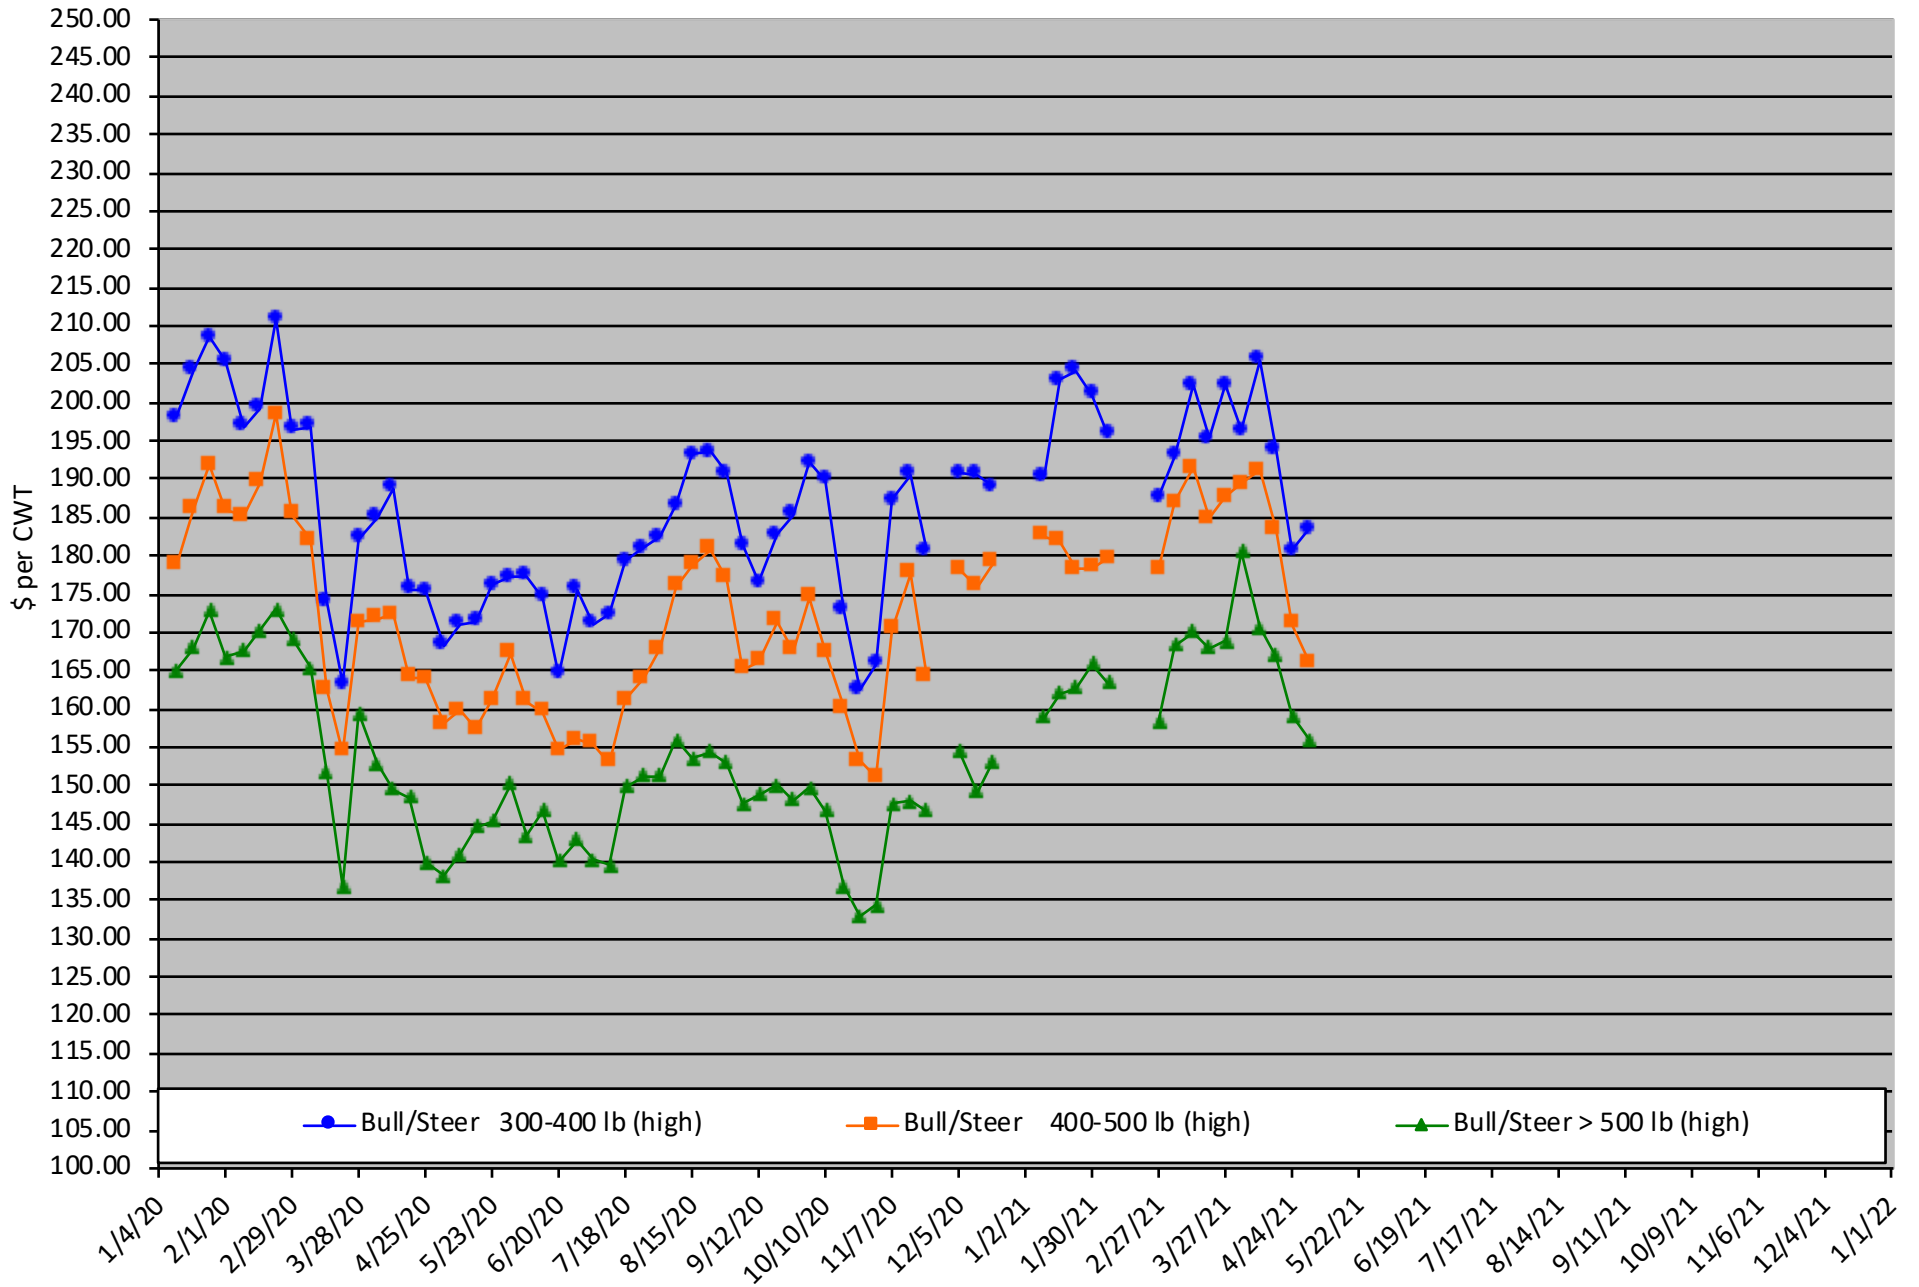

Calf Price Trends

Trend of the Highest Price Reported for Various Weight Calves, Average of 6 East & Central Texas Livestock Auctions

For a weekly email copy of this chart please subscribe at <http://beeffax.tamu.edu> or contact a Texas A&M AgriLife County Extension Agent

Chart created by Dr. Jason Banta, Extension Beef Cattle Specialist

Packer Cow PriceTrends

Trend of High and Low Prices Reported for Packer Cows, Average of 6 East & Central Texas Livestock Auctions

For a weekly email copy of this chart please subscribe at <http://beeffax.tamu.edu> or contact a Texas A&M AgriLife County Extension Agent

Chart created by Dr. Jason Banta, Extension Beef Cattle Specialist