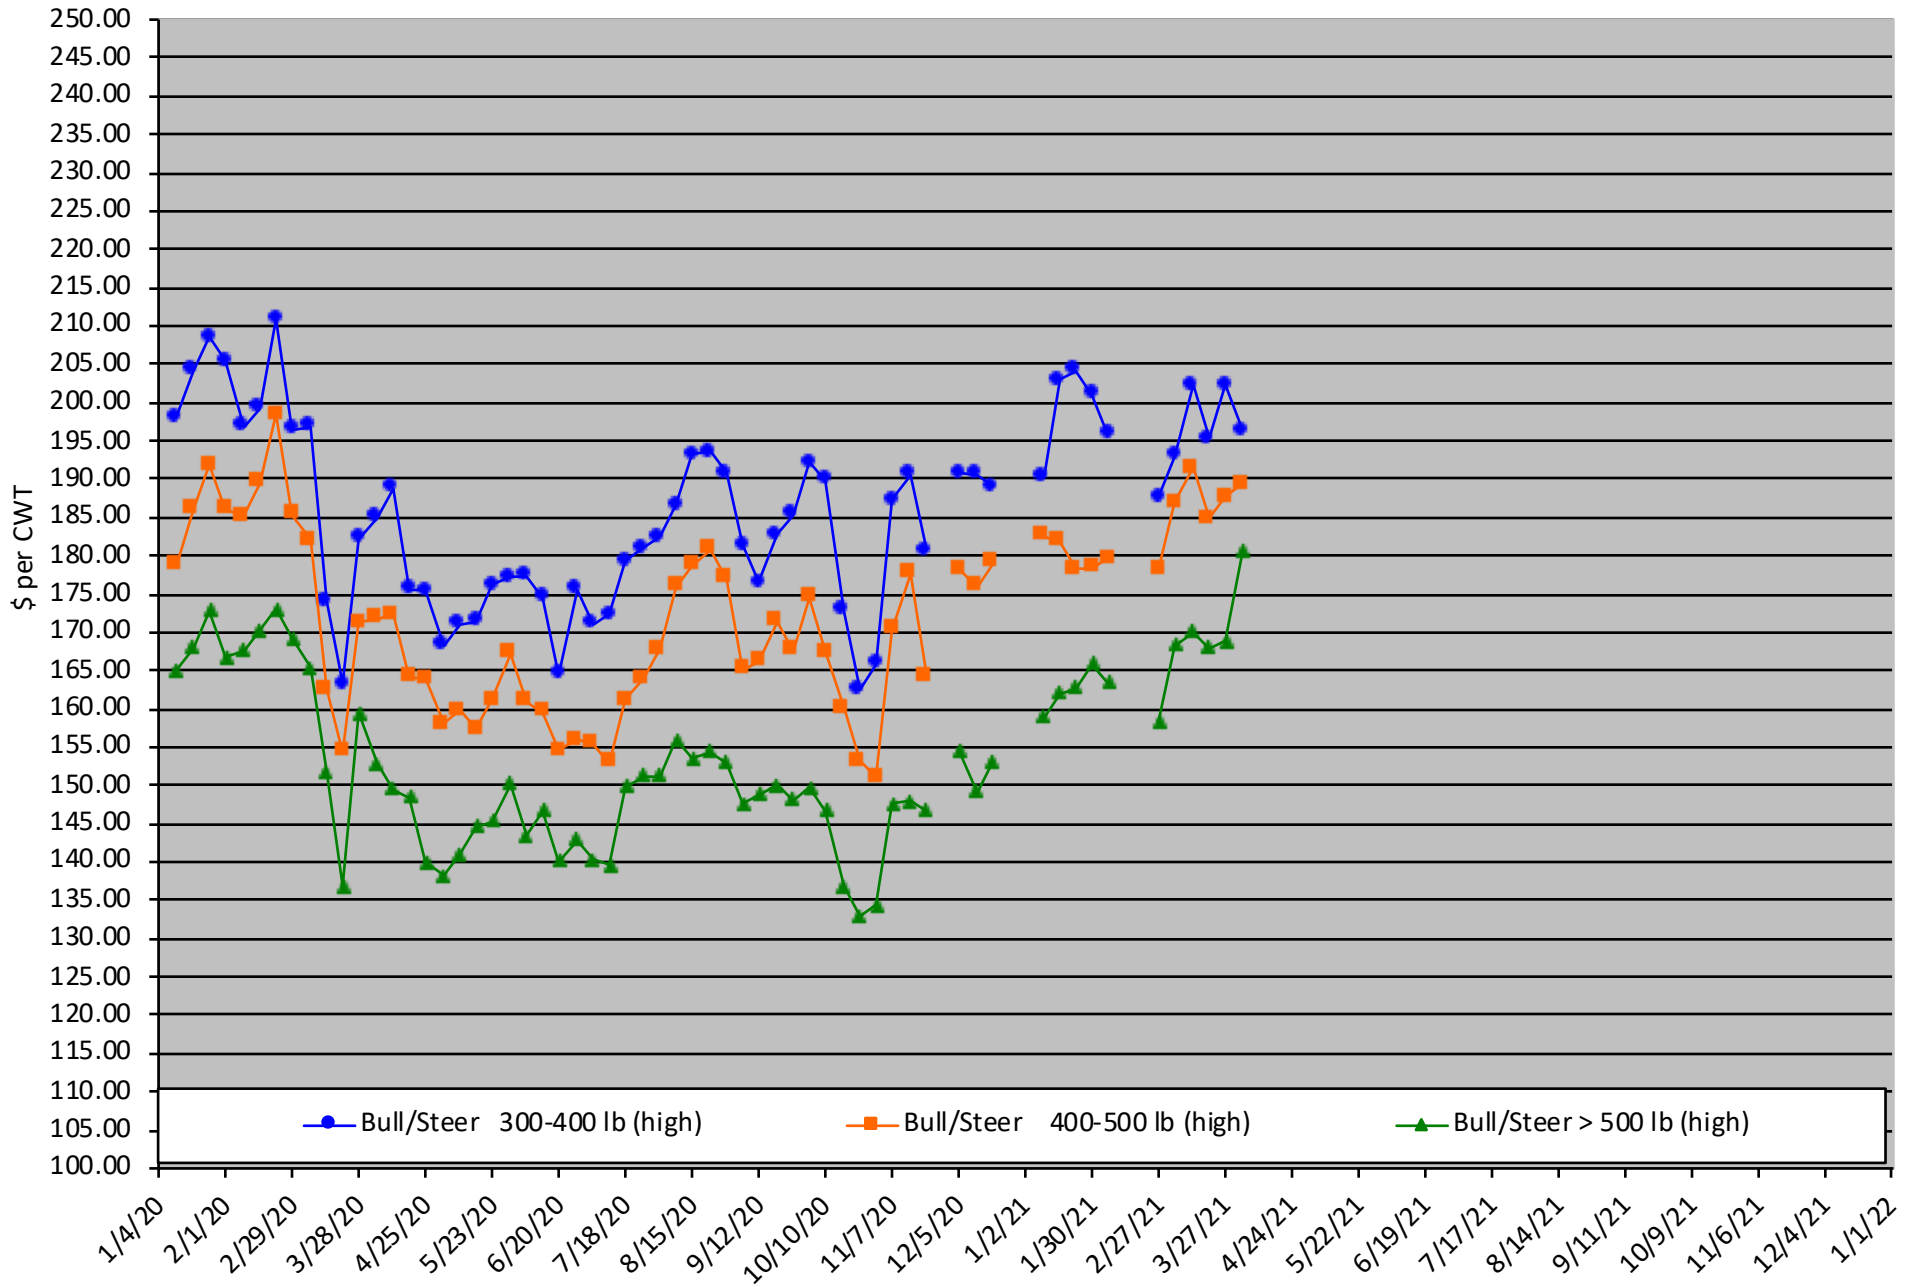

Calf Price Trends

Trend of the Highest Price Reported for Various Weight Calves, Average of 6 East & Central Texas Livestock Auctions

For a weekly email copy of this chart please subscribe at <http://beeffax.tamu.edu> or contact a Texas A&M AgriLife County Extension Agent

Chart created by Dr. Jason Banta, Extension Beef Cattle Specialist

Packer Cow PriceTrends

Trend of High and Low Prices Reported for Packer Cows, Average of 6 East & Central Texas Livestock Auctions

For a weekly email copy of this chart please subscribe at <http://beeffax.tamu.edu> or contact a Texas A&M AgriLife County Extension Agent

Chart created by Dr. Jason Banta, Extension Beef Cattle Specialist