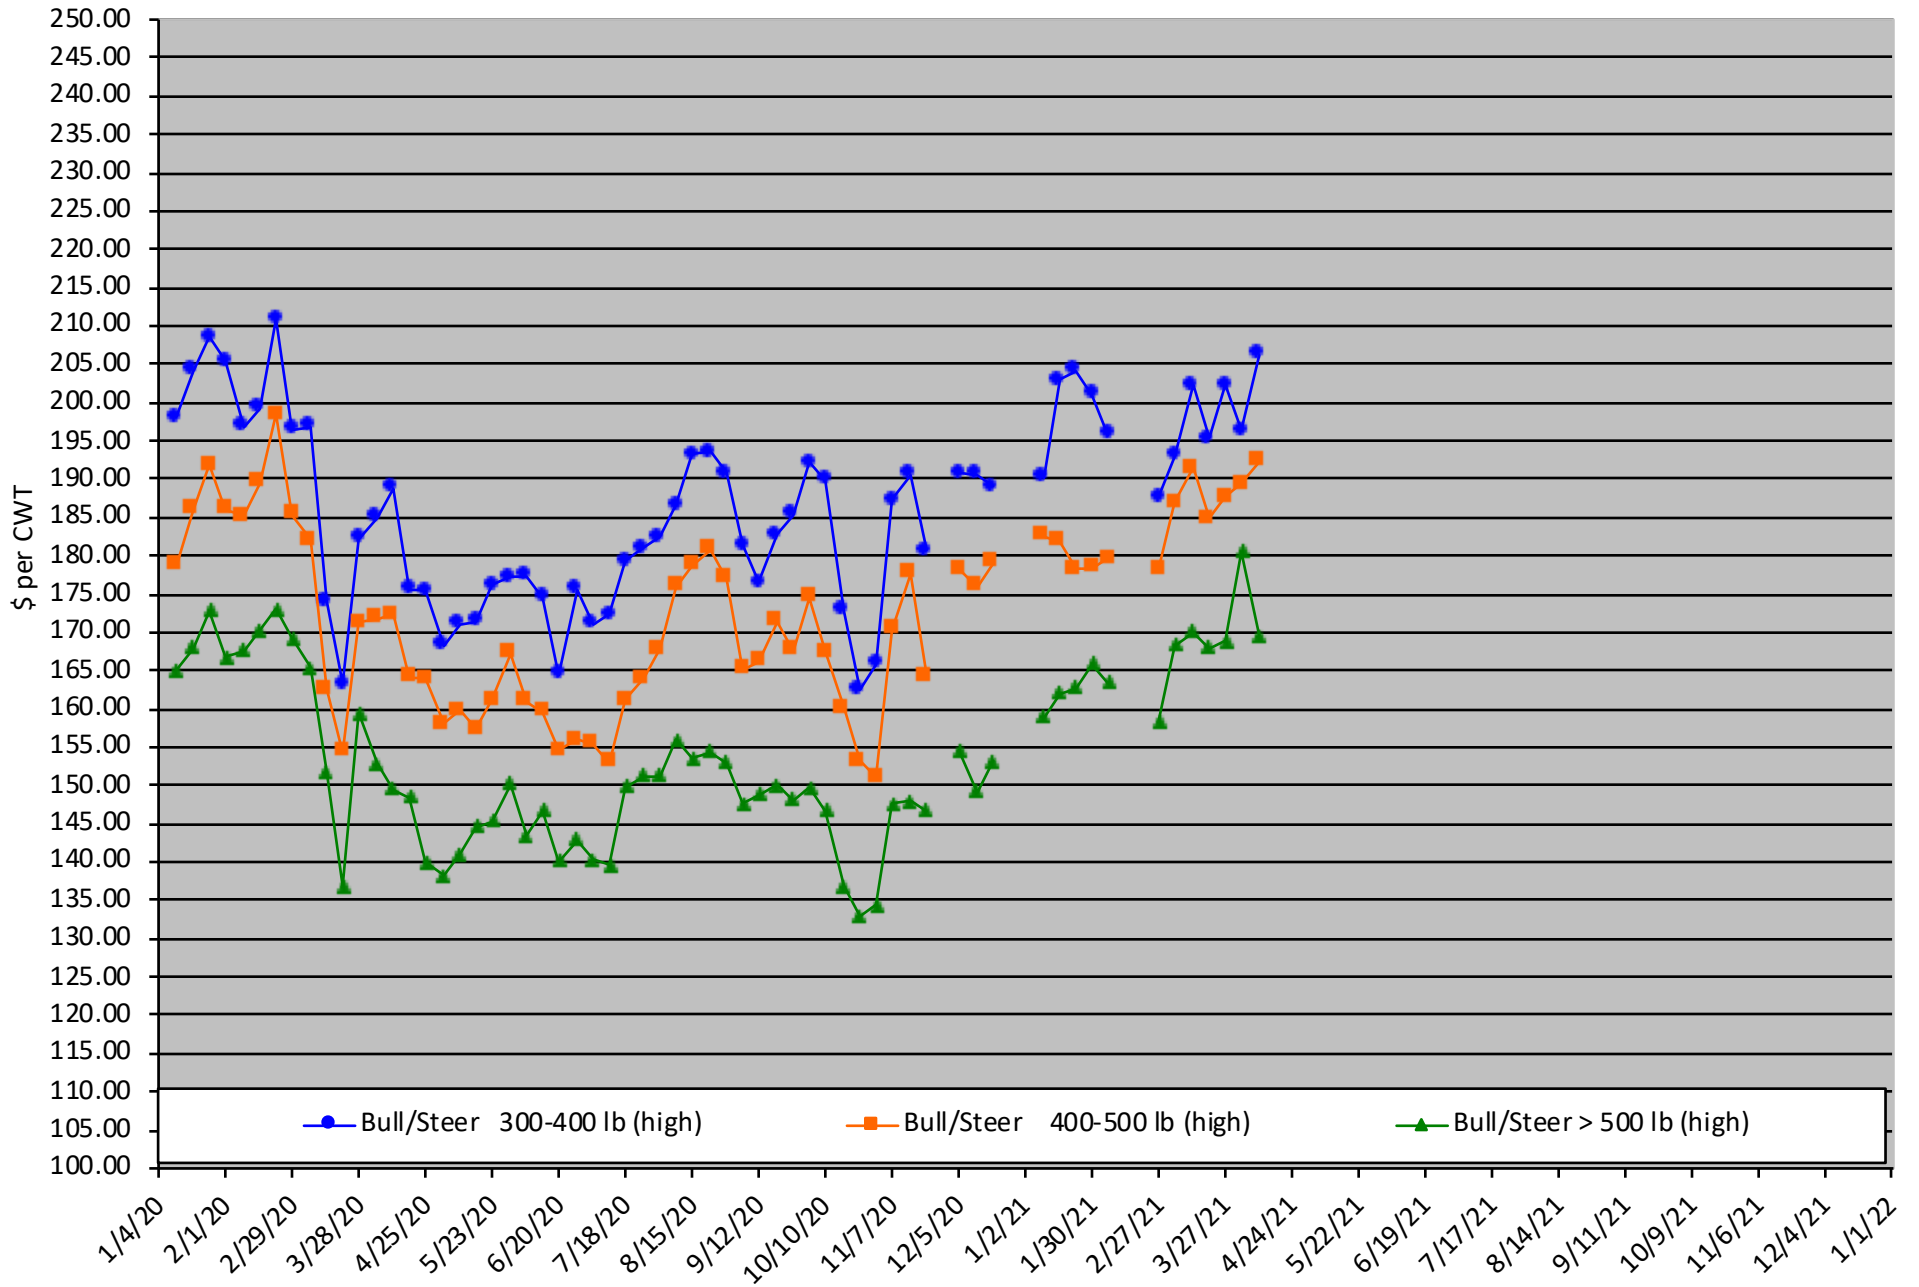

Calf Price Trends

Trend of the Highest Price Reported for Various Weight Calves, Average of 6 East & Central Texas Livestock Auctions

For a weekly email copy of this chart please subscribe at <http://beeffax.tamu.edu> or contact a Texas A&M AgriLife County Extension Agent

Chart created by Dr. Jason Banta, Extension Beef Cattle Specialist

Packer Cow PriceTrends

Trend of High and Low Prices Reported for Packer Cows, Average of 6 East & Central Texas Livestock Auctions

For a weekly email copy of this chart please subscribe at <http://beeffax.tamu.edu> or contact a Texas A&M AgriLife County Extension Agent

Chart created by Dr. Jason Banta, Extension Beef Cattle Specialist