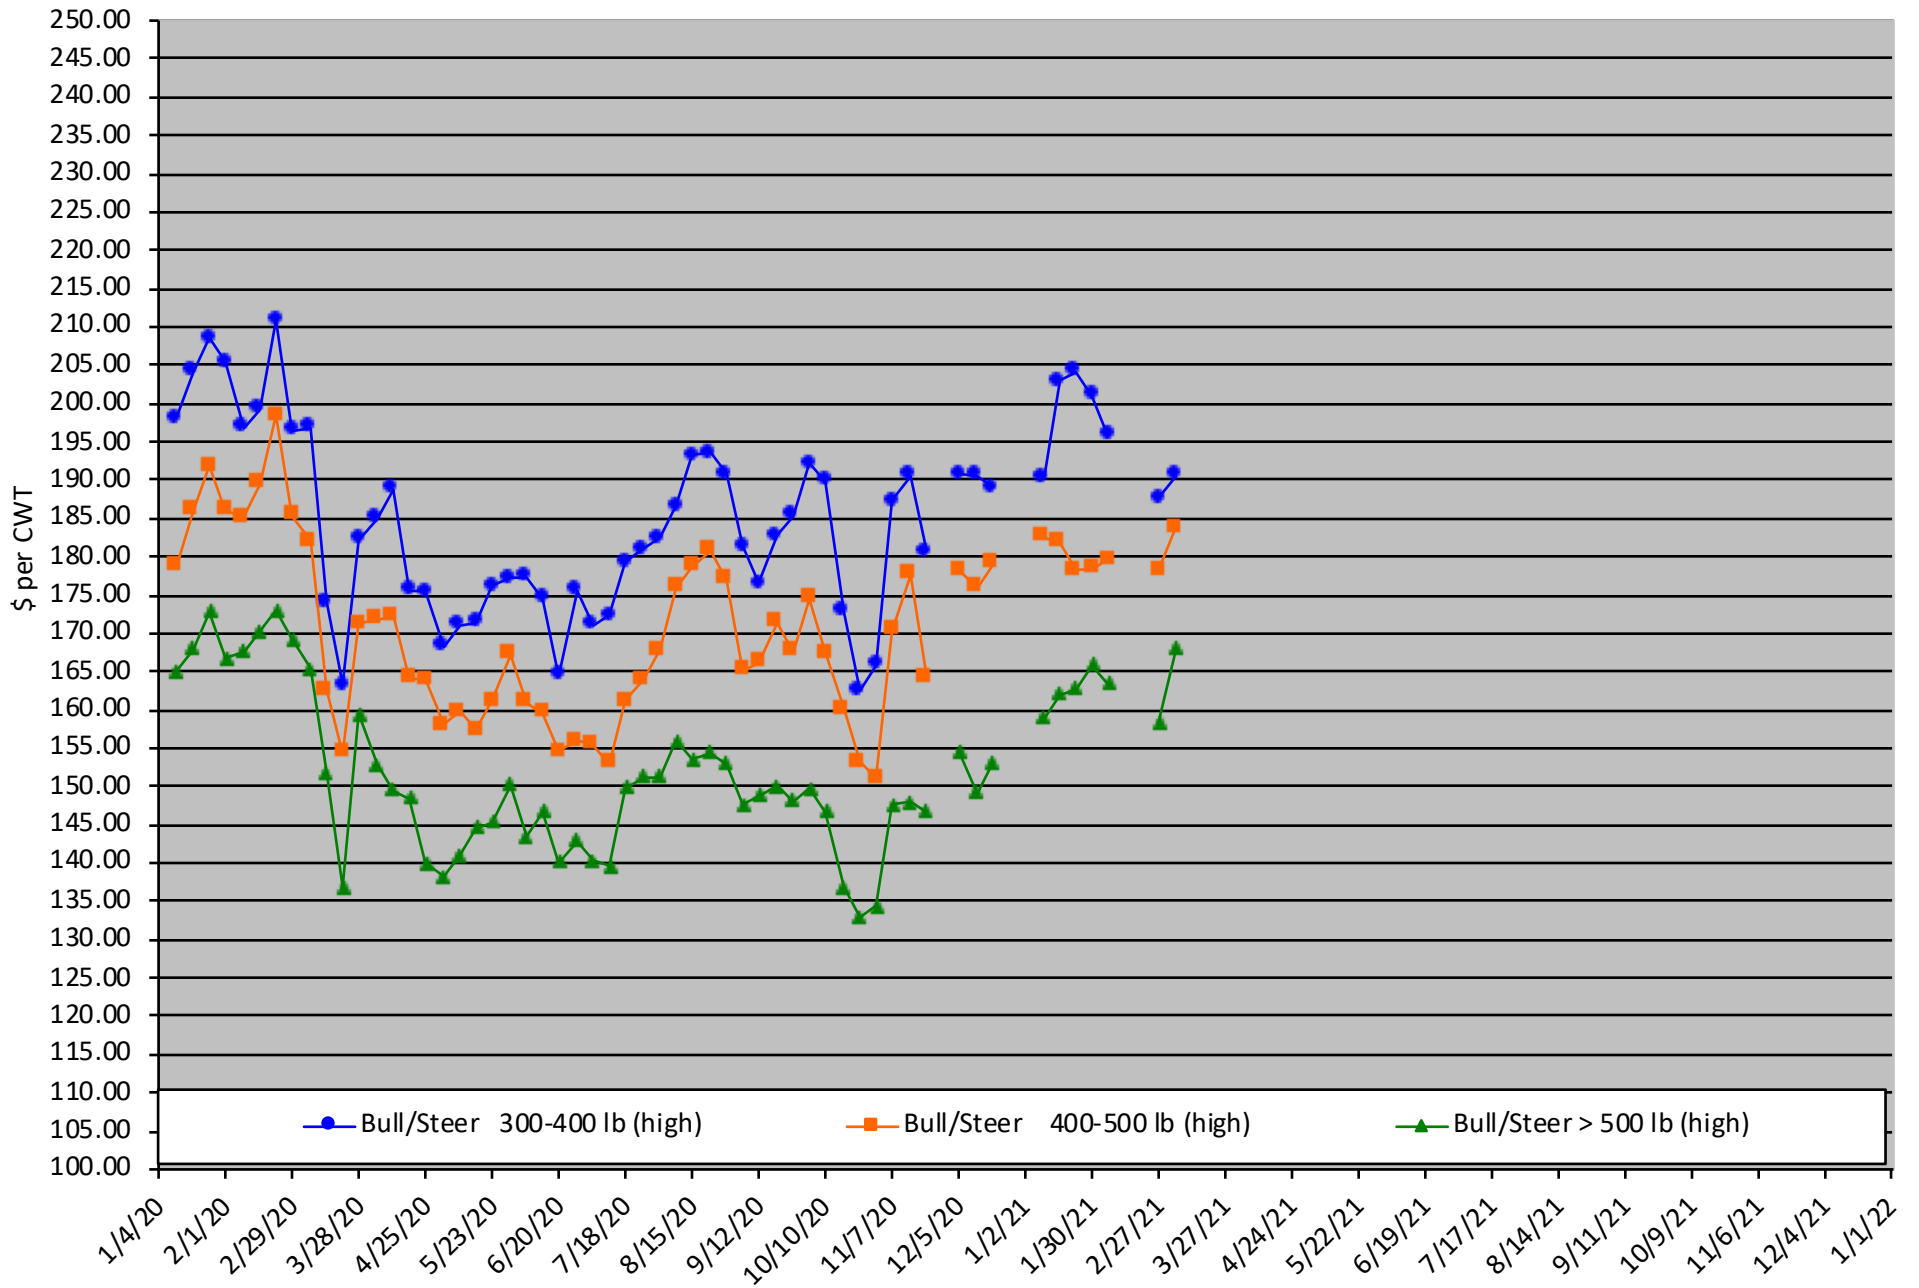

Calf Price Trends

Trend of the Highest Price Reported for Various Weight Calves, Average of 6 East & Central Texas Livestock Auctions

For a weekly email copy of this chart please subscribe at <http://beeffax.tamu.edu> or contact a Texas A&M AgriLife County Extension Agent

Chart created by Dr. Jason Banta, Extension Beef Cattle Specialist

Packer Cow PriceTrends

Trend of High and Low Prices Reported for Packer Cows, Average of 6 East & Central Texas Livestock Auctions

For a weekly email copy of this chart please subscribe at <http://beeffax.tamu.edu> or contact a Texas A&M AgriLife County Extension Agent

Chart created by Dr. Jason Banta, Extension Beef Cattle Specialist