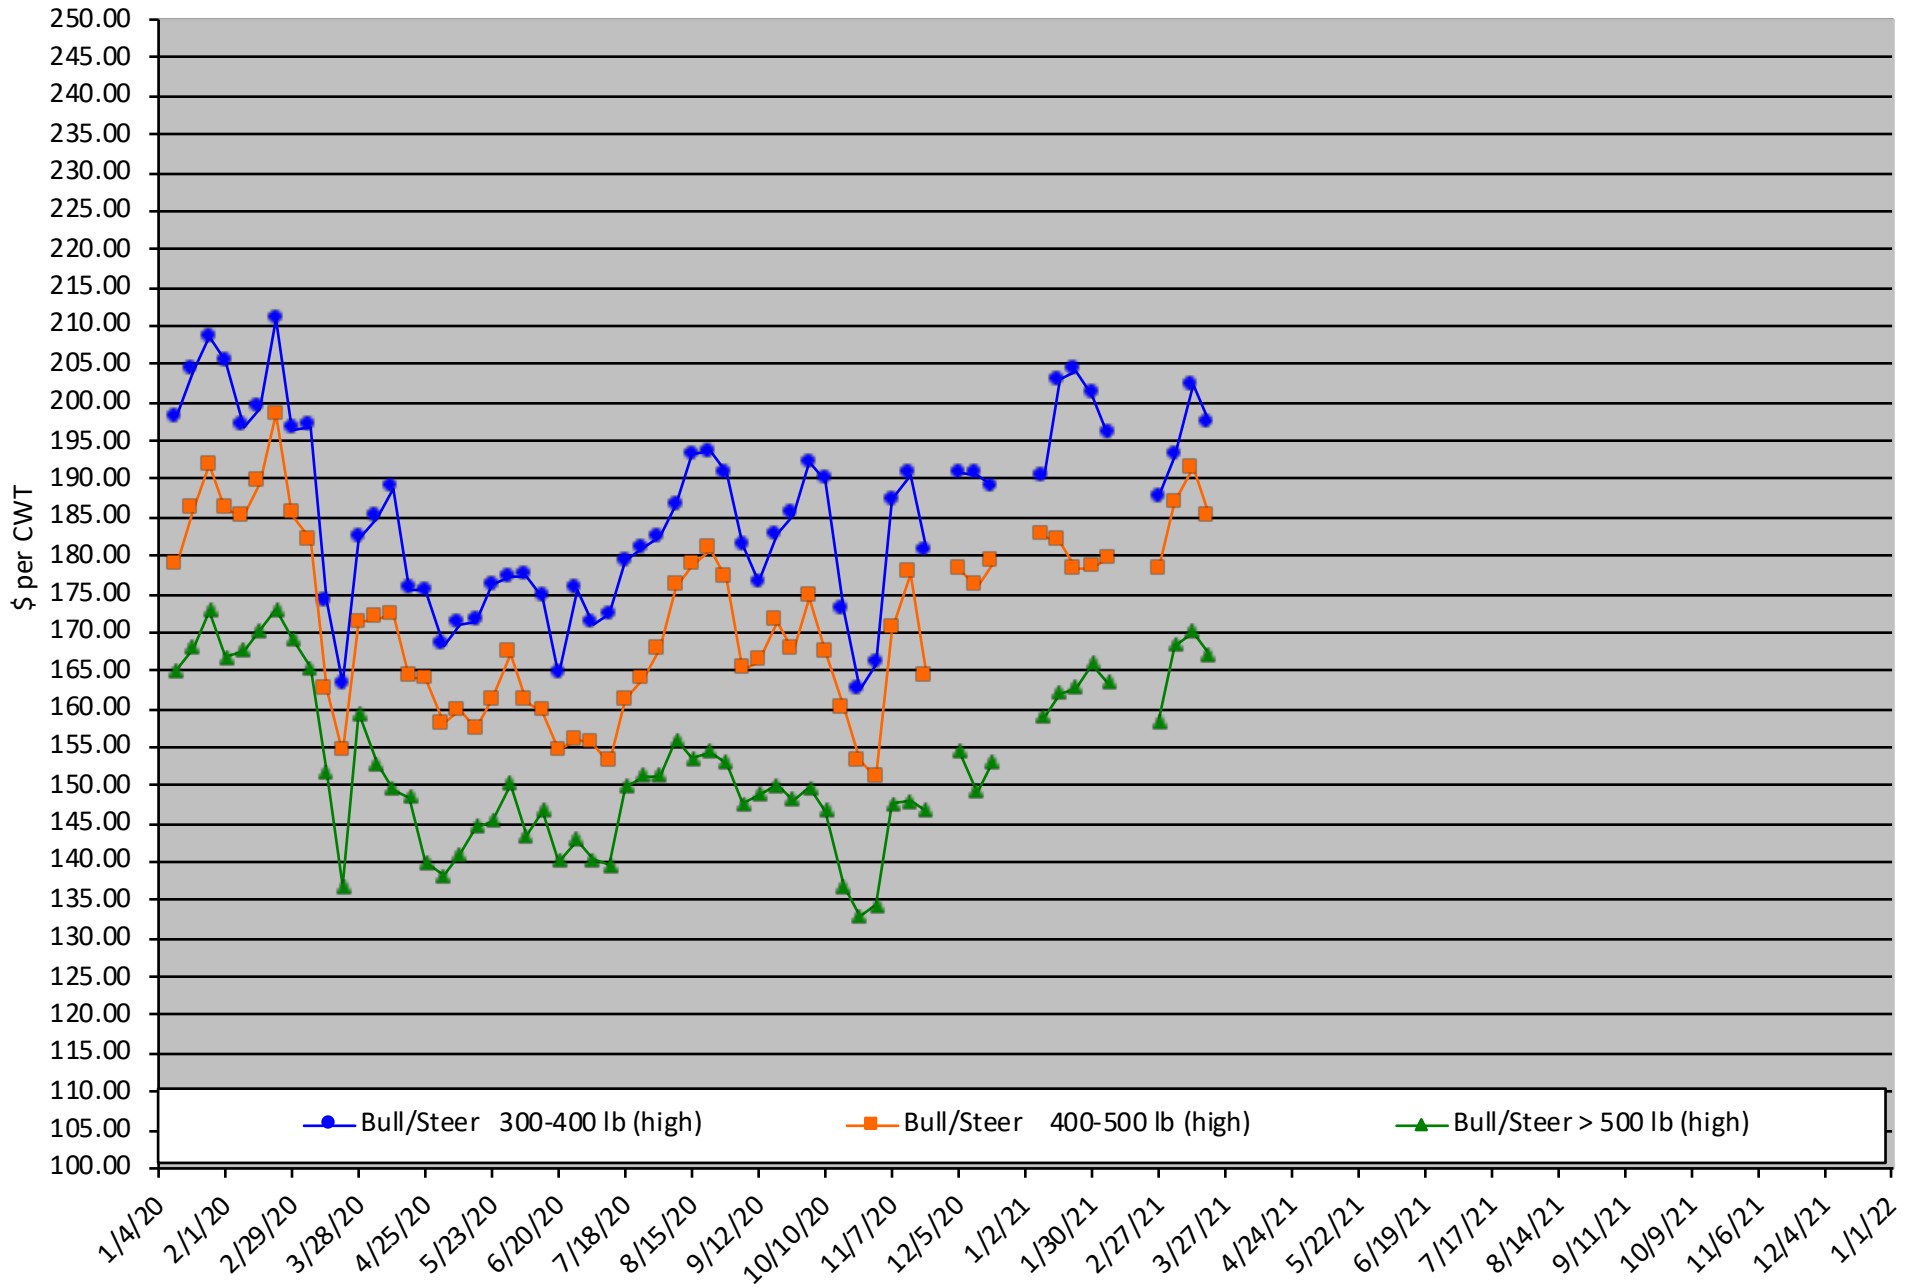

Calf Price Trends

Trend of the Highest Price Reported for Various Weight Calves, Average of 6 East & Central Texas Livestock Auctions

For a weekly email copy of this chart please subscribe at <http://beeffax.tamu.edu> or contact a Texas A&M AgriLife County Extension Agent

Chart created by Dr. Jason Banta, Extension Beef Cattle Specialist

Packer Cow PriceTrends

Trend of High and Low Prices Reported for Packer Cows, Average of 6 East & Central Texas Livestock Auctions

For a weekly email copy of this chart please subscribe at <http://beeffax.tamu.edu> or contact a Texas A&M AgriLife County Extension Agent

Chart created by Dr. Jason Banta, Extension Beef Cattle Specialist