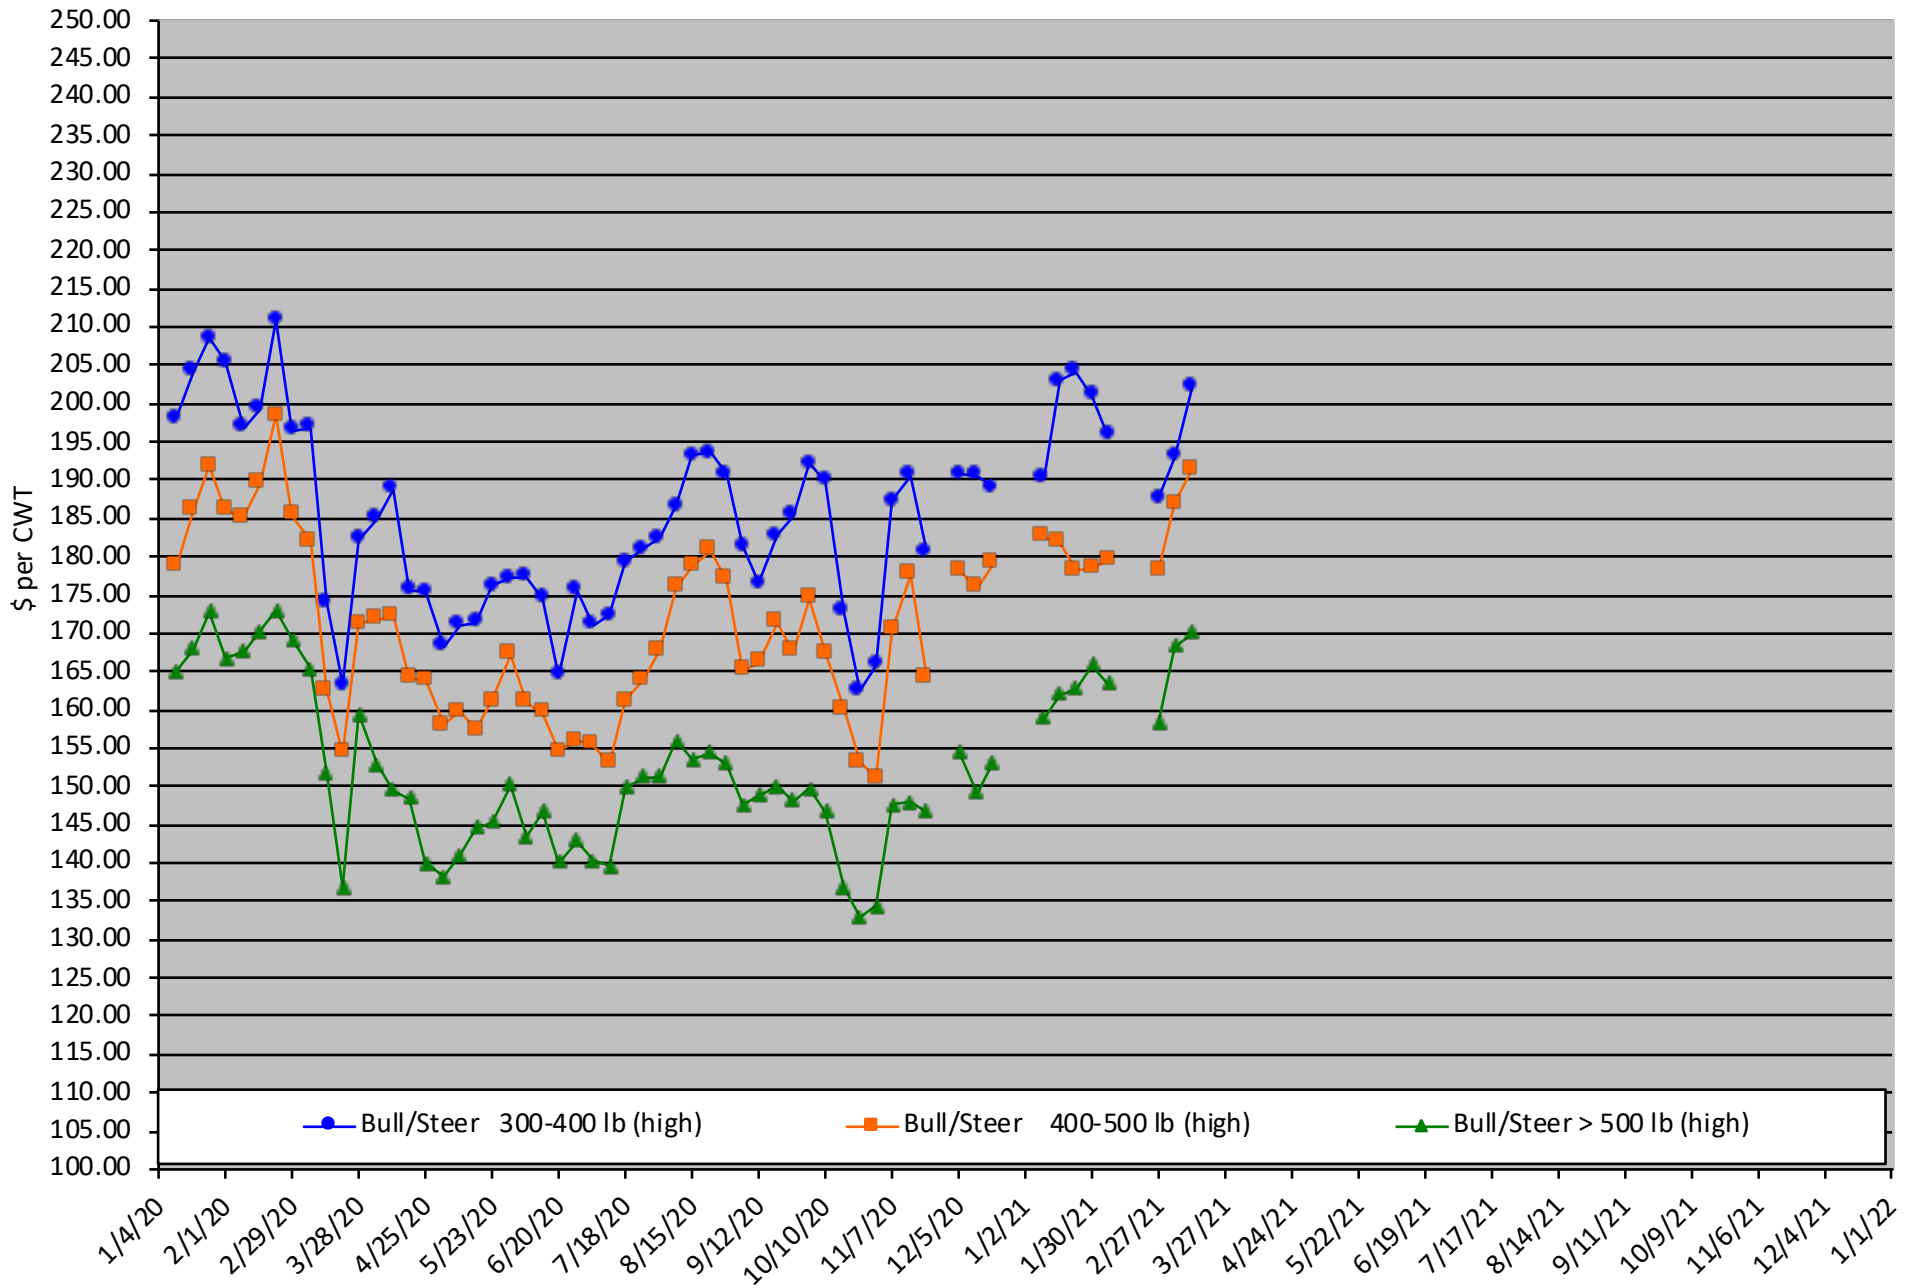

# Calf Price Trends

Trend of the Highest Price Reported for Various Weight Calves, Average of 6 East & Central Texas Livestock Auctions

For a weekly email copy of this chart please subscribe at <http://beeffax.tamu.edu> or contact a Texas A&M AgriLife County Extension Agent

Chart created by Dr. Jason Banta, Extension Beef Cattle Specialist