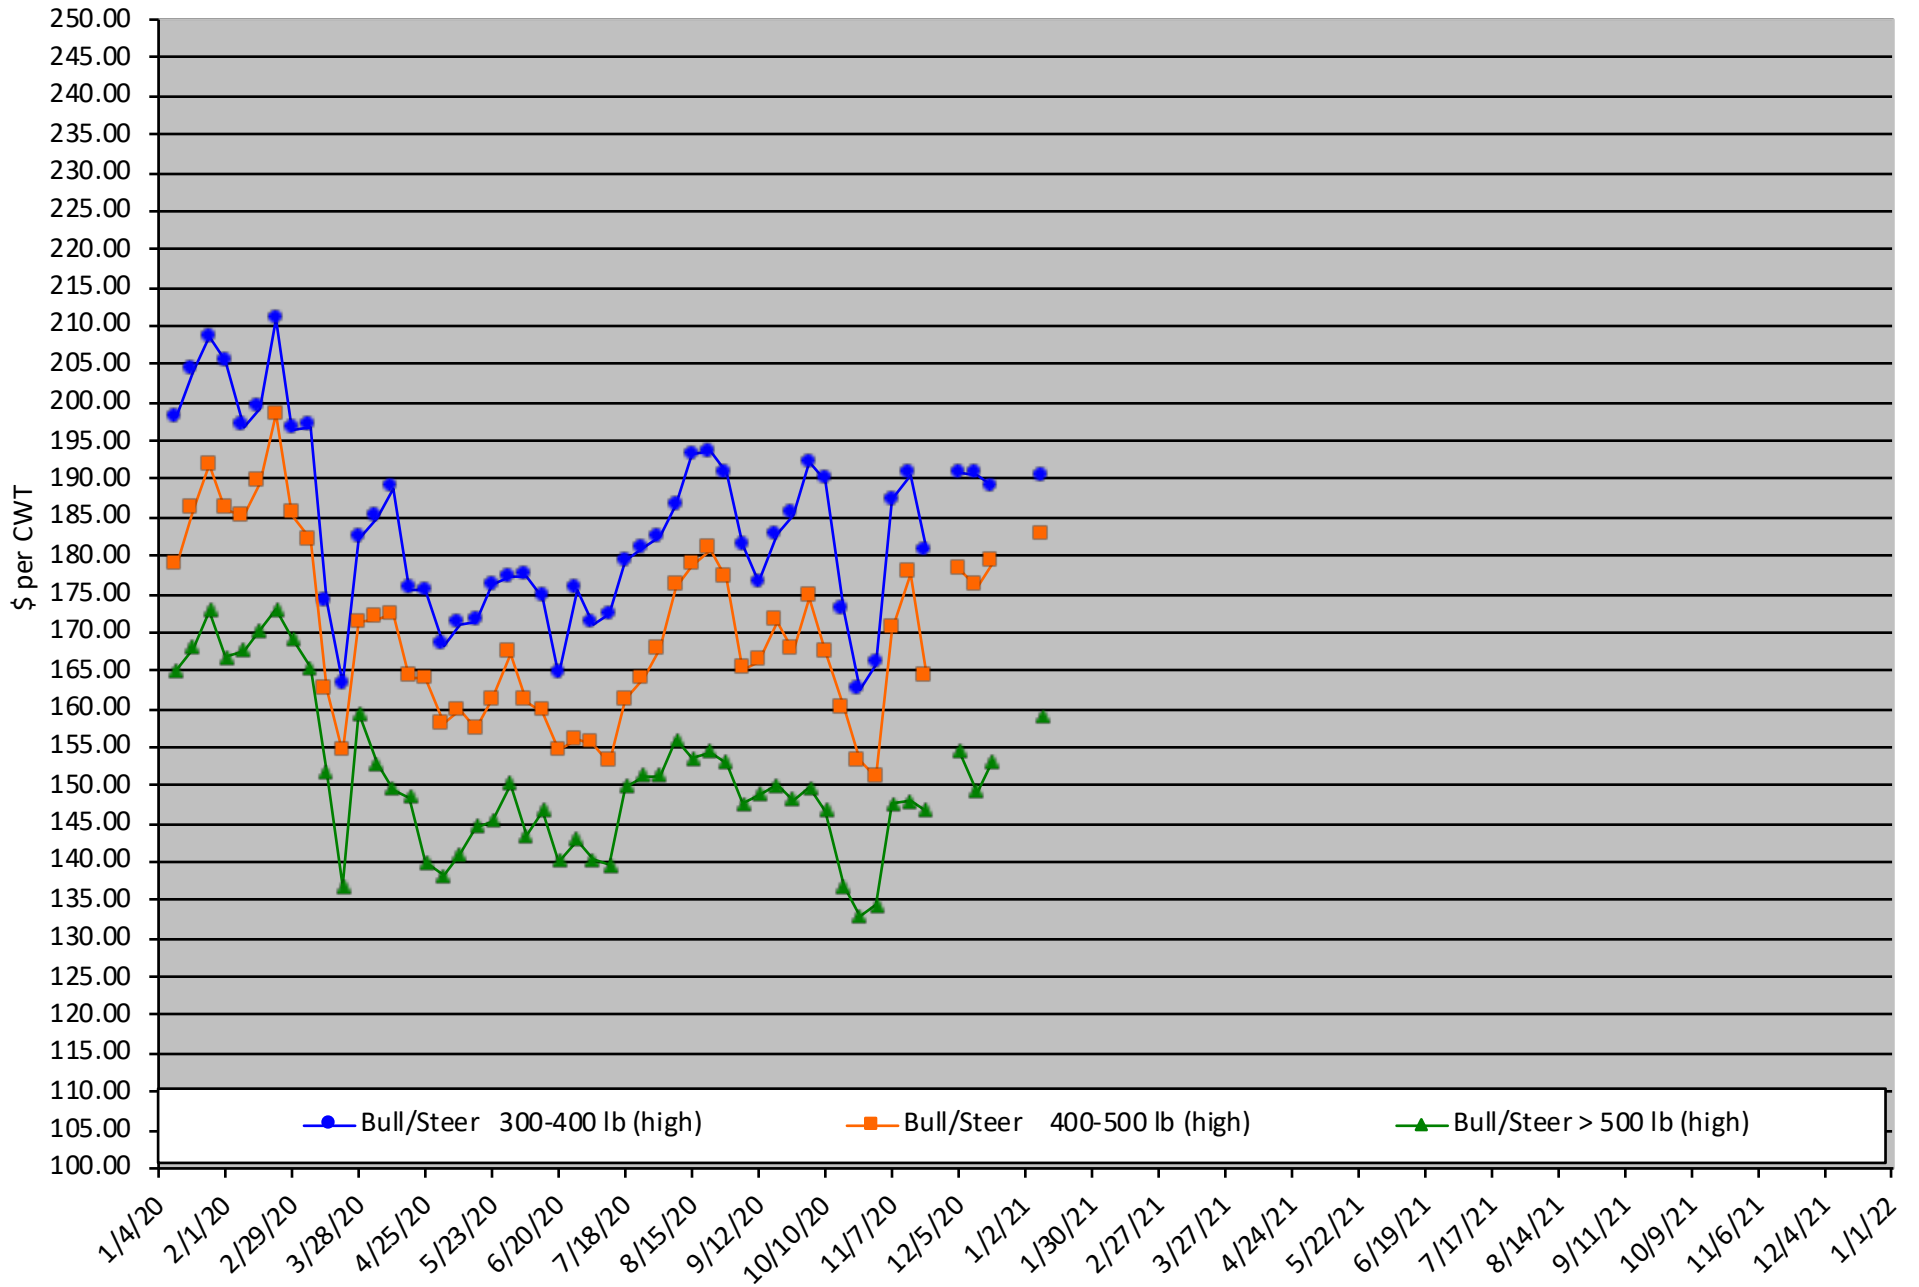

Calf Price Trends

Trend of the Highest Price Reported for Various Weight Calves, Average of 6 East & Central Texas Livestock Auctions

For a weekly email copy of this chart please subscribe at <http://beeffax.tamu.edu> or contact a Texas A&M AgriLife County Extension Agent

Chart created by Dr. Jason Banta, Extension Beef Cattle Specialist

Packer Cow PriceTrends

Trend of High and Low Prices Reported for Packer Cows, Average of 6 East & Central Texas Livestock Auctions

For a weekly email copy of this chart please subscribe at <http://beeffax.tamu.edu> or contact a Texas A&M AgriLife County Extension Agent

Chart created by Dr. Jason Banta, Extension Beef Cattle Specialist