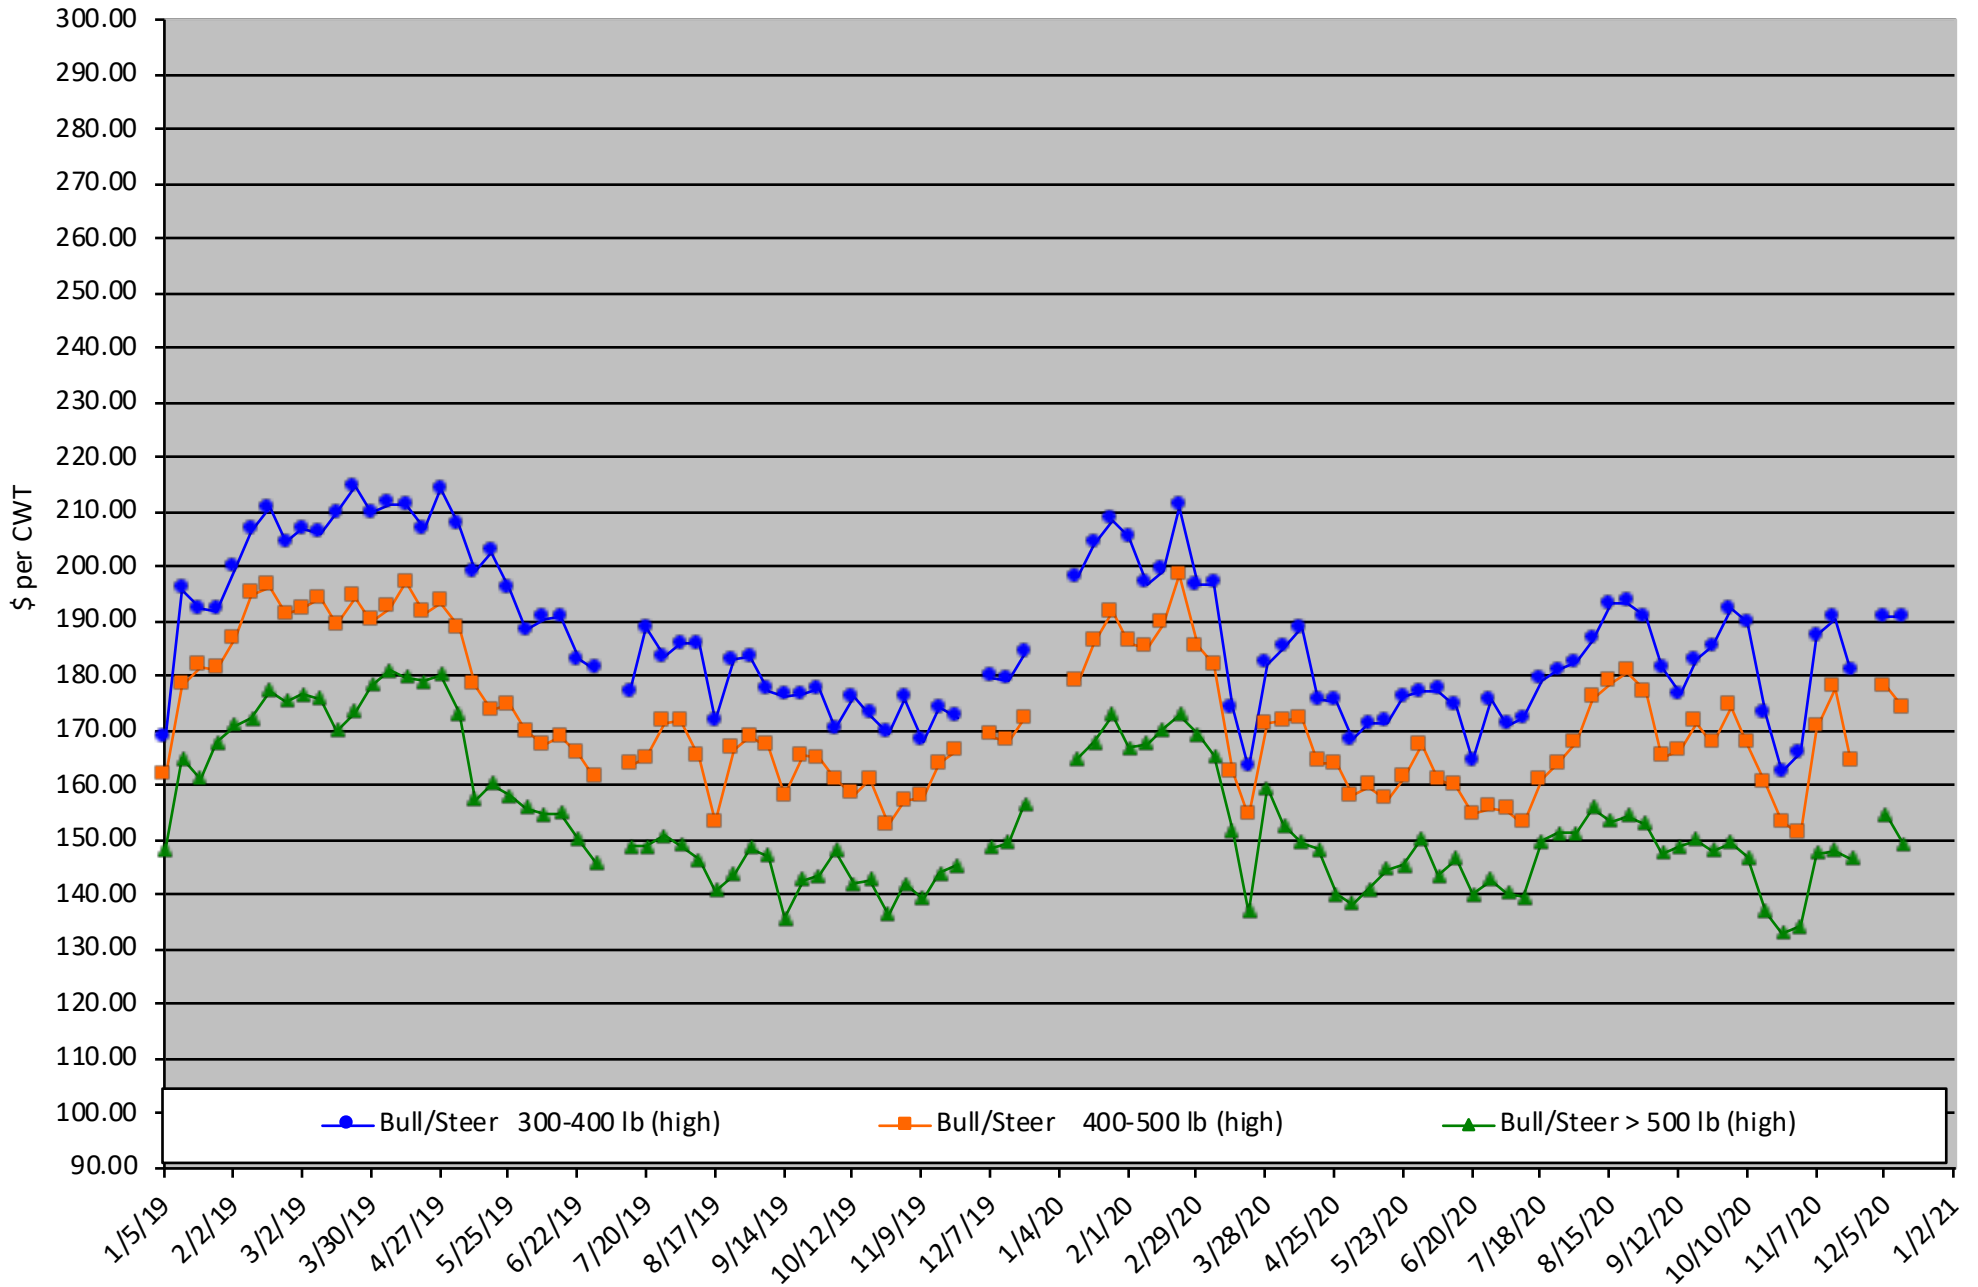

Calf Price Trends

Trend of the Highest Price Reported for Various Weight Calves, Average of 6 East & Central Texas Livestock Auctions

For a weekly email copy of this chart please subscribe at <http://beeffax.tamu.edu> or contact a Texas A&M AgriLife County Extension Agent

Chart created by Dr. Jason Banta, Extension Beef Cattle Specialist

Packer Cow PriceTrends

Trend of High and Low Prices Reported for Packer Cows, Average of 6 East & Central Texas Livestock Auctions

For a weekly email copy of this chart please subscribe at <http://beeffax.tamu.edu> or contact a Texas A&M AgriLife County Extension Agent
Chart created by Dr. Jason Banta, Extension Beef Cattle Specialist