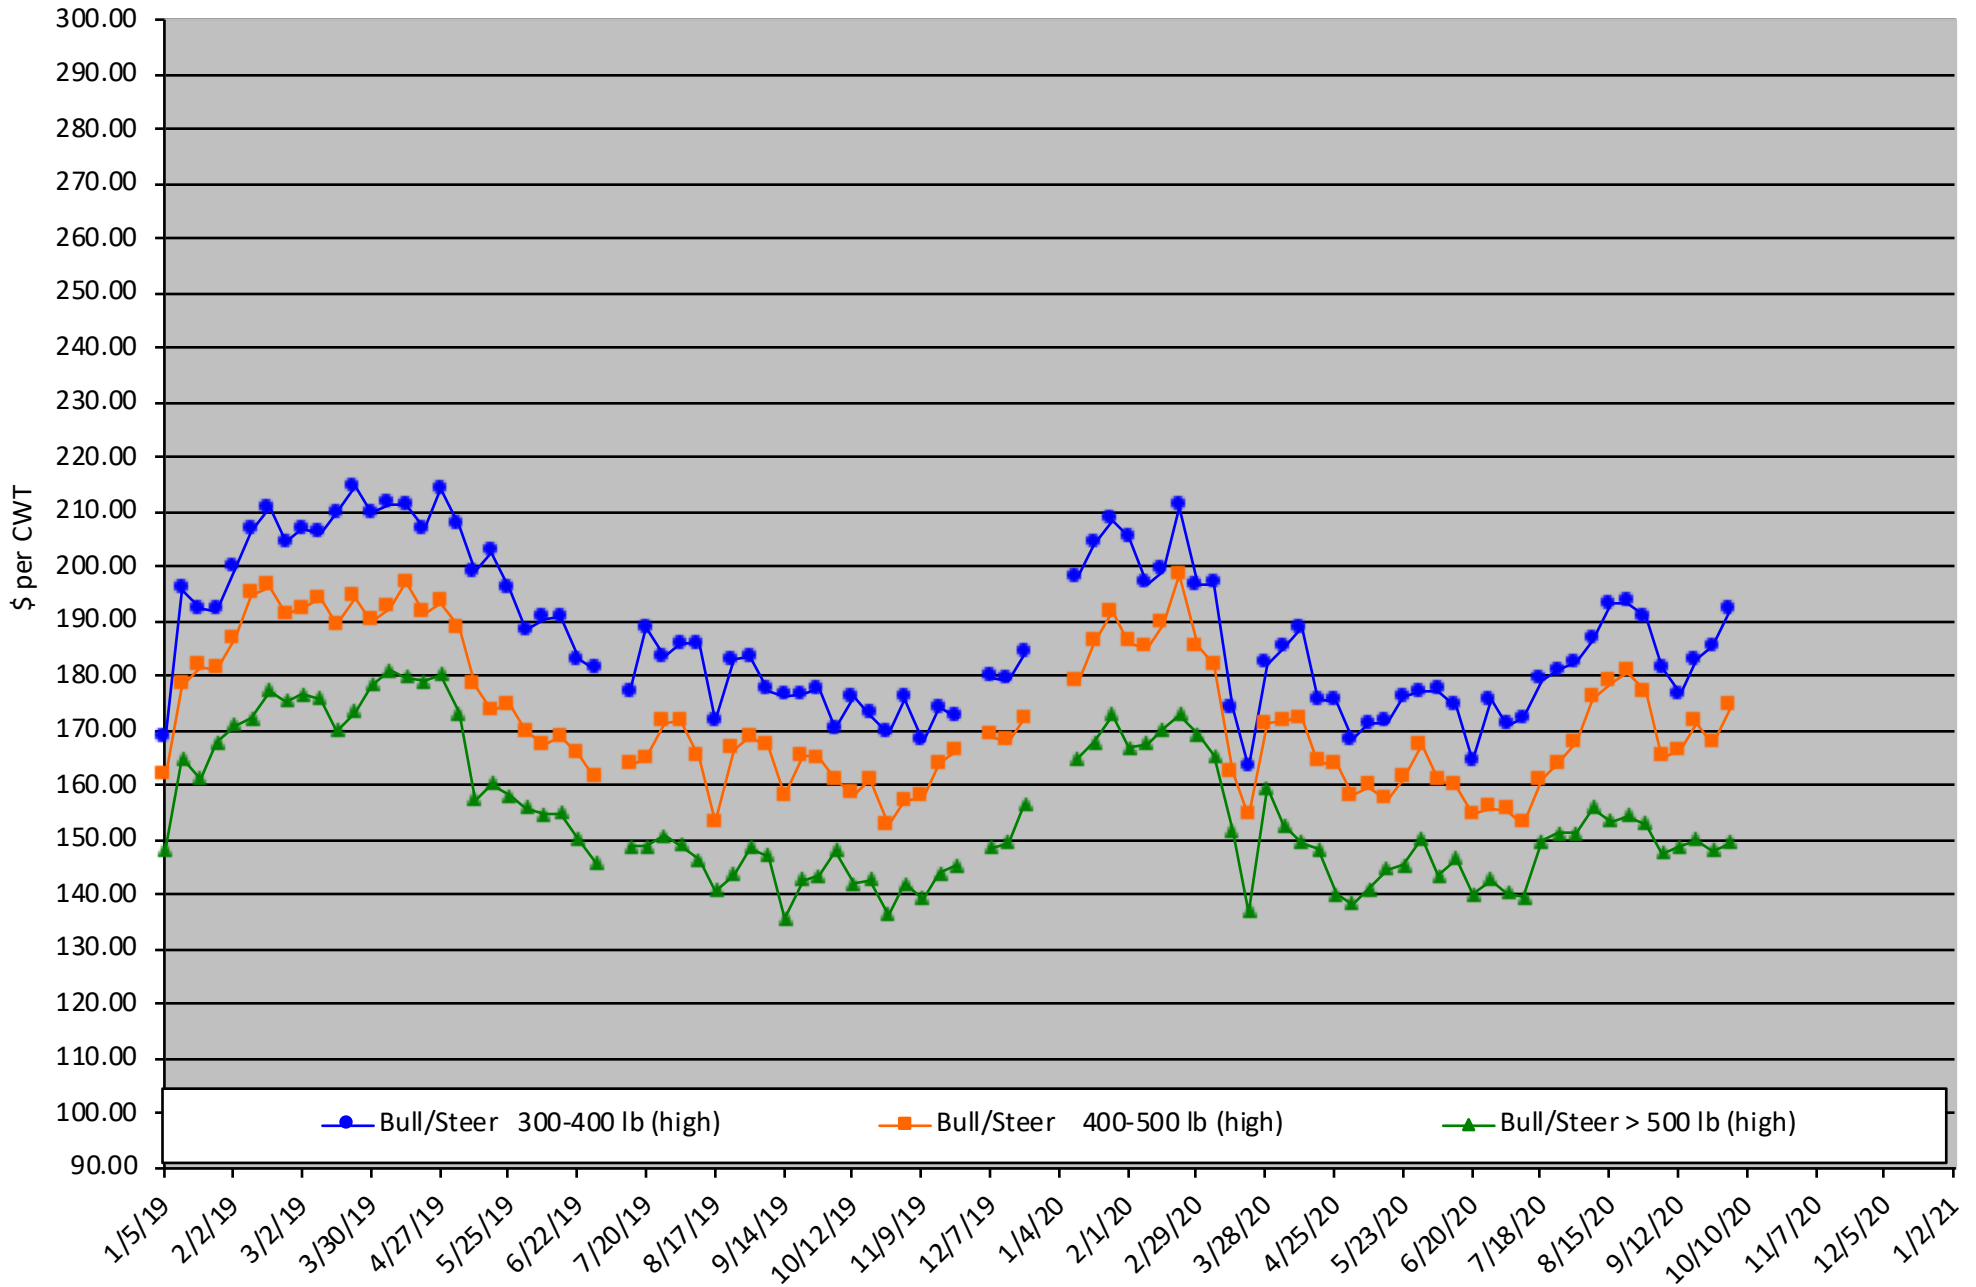

# Calf Price Trends

Trend of the Highest Price Reported for Various Weight Calves, Average of 6 East & Central Texas Livestock Auctions

For a weekly email copy of this chart please subscribe at <http://beeffax.tamu.edu> or contact a Texas A&M AgriLife County Extension Agent

Chart created by Dr. Jason Banta, Extension Beef Cattle Specialist