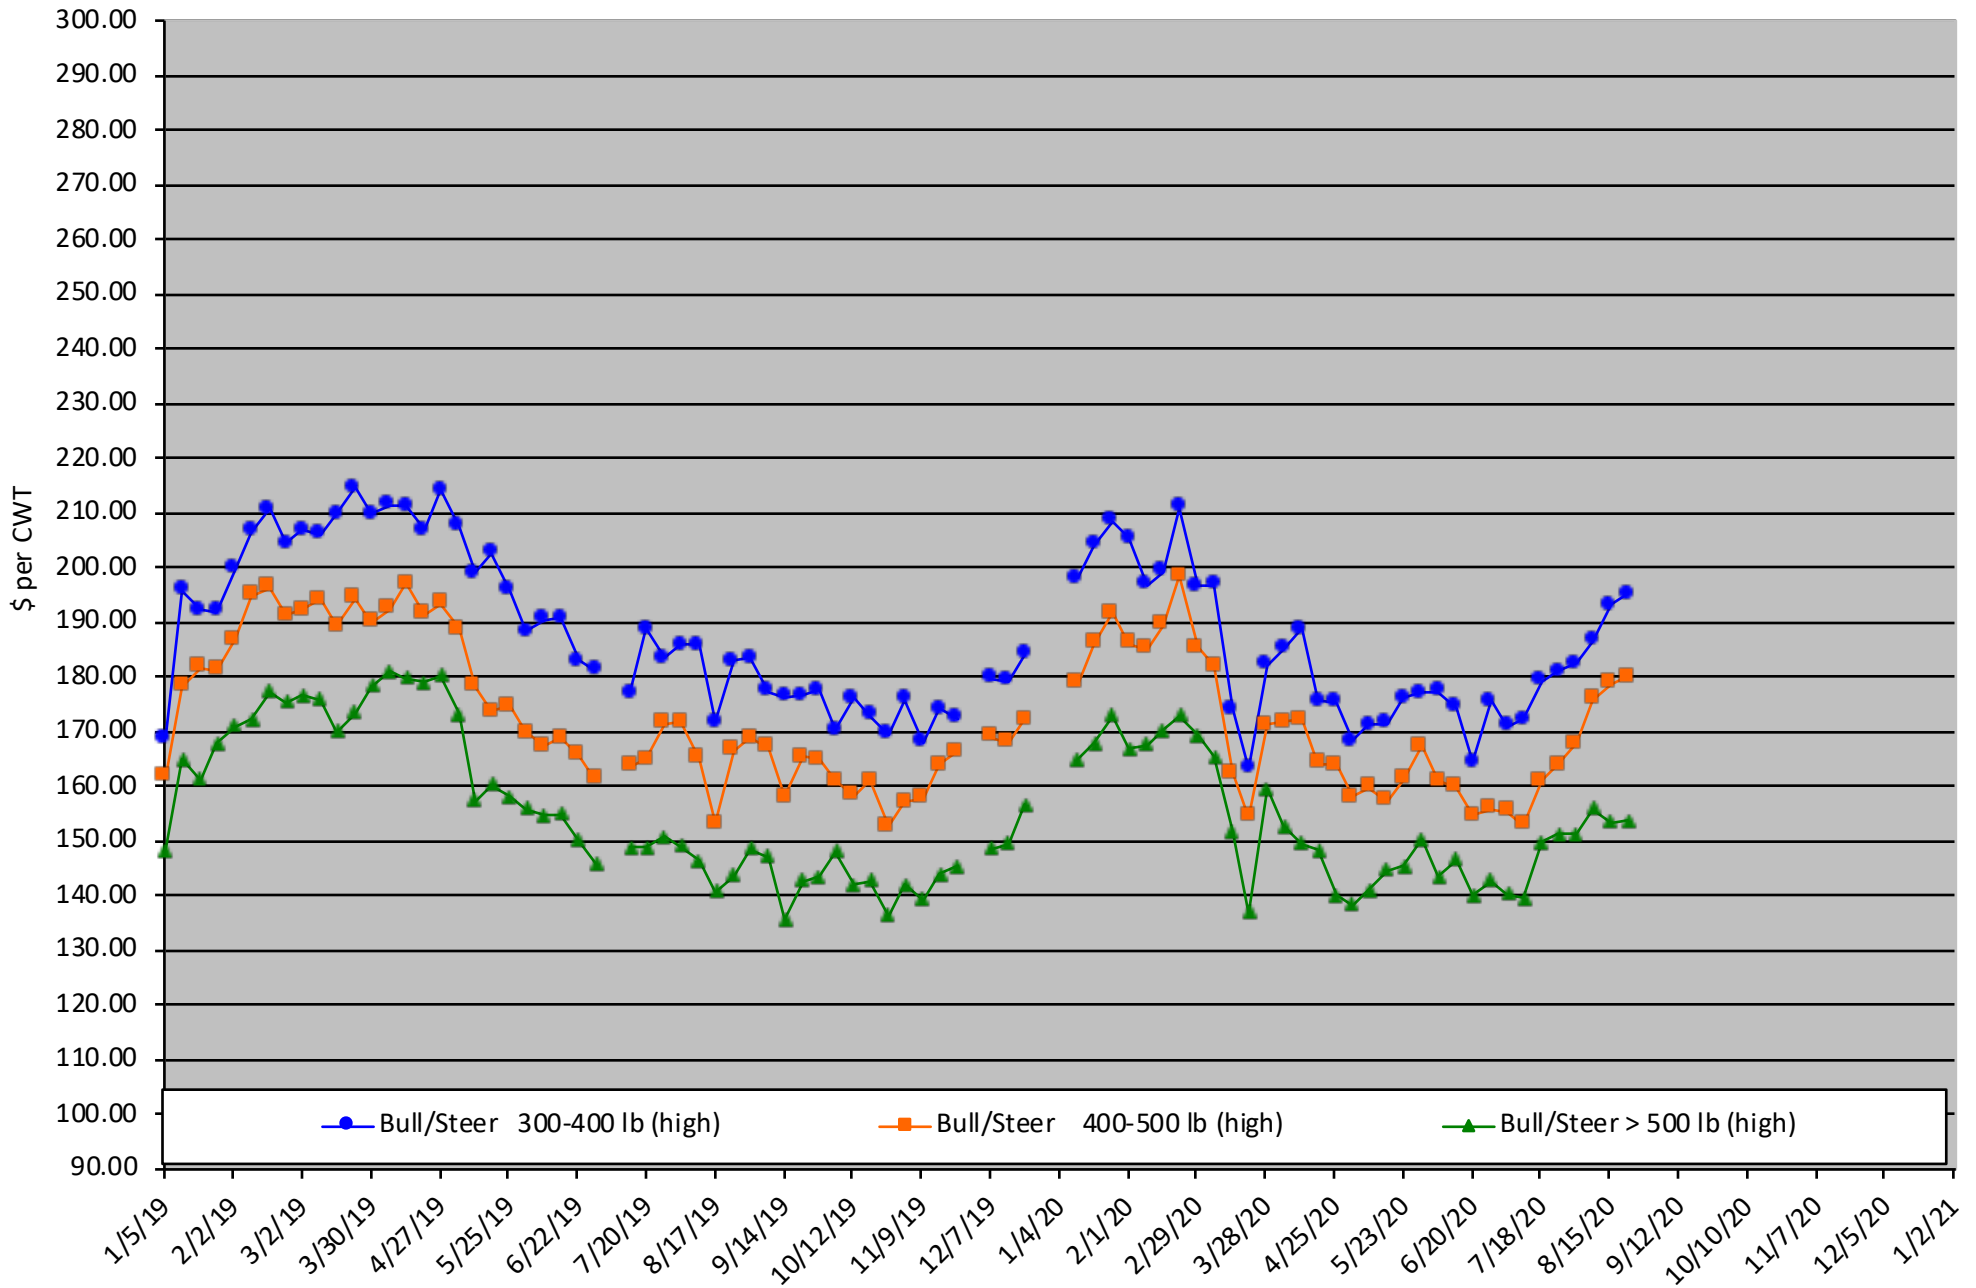

Calf Price Trends

Trend of the Highest Price Reported for Various Weight Calves, Average of 6 East & Central Texas Livestock Auctions

For a weekly email copy of this chart please subscribe at <http://beeffax.tamu.edu> or contact a Texas A&M AgriLife County Extension Agent

Chart created by Dr. Jason Banta, Extension Beef Cattle Specialist

Packer Cow Price Trends

Trend of High and Low Prices Reported for Packer Cows, Average of 6 East & Central Texas Livestock Auctions

For a weekly email copy of this chart please subscribe at <http://beeffax.tamu.edu> or contact a Texas A&M AgriLife County Extension Agent
Chart created by Dr. Jason Banta, Extension Beef Cattle Specialist