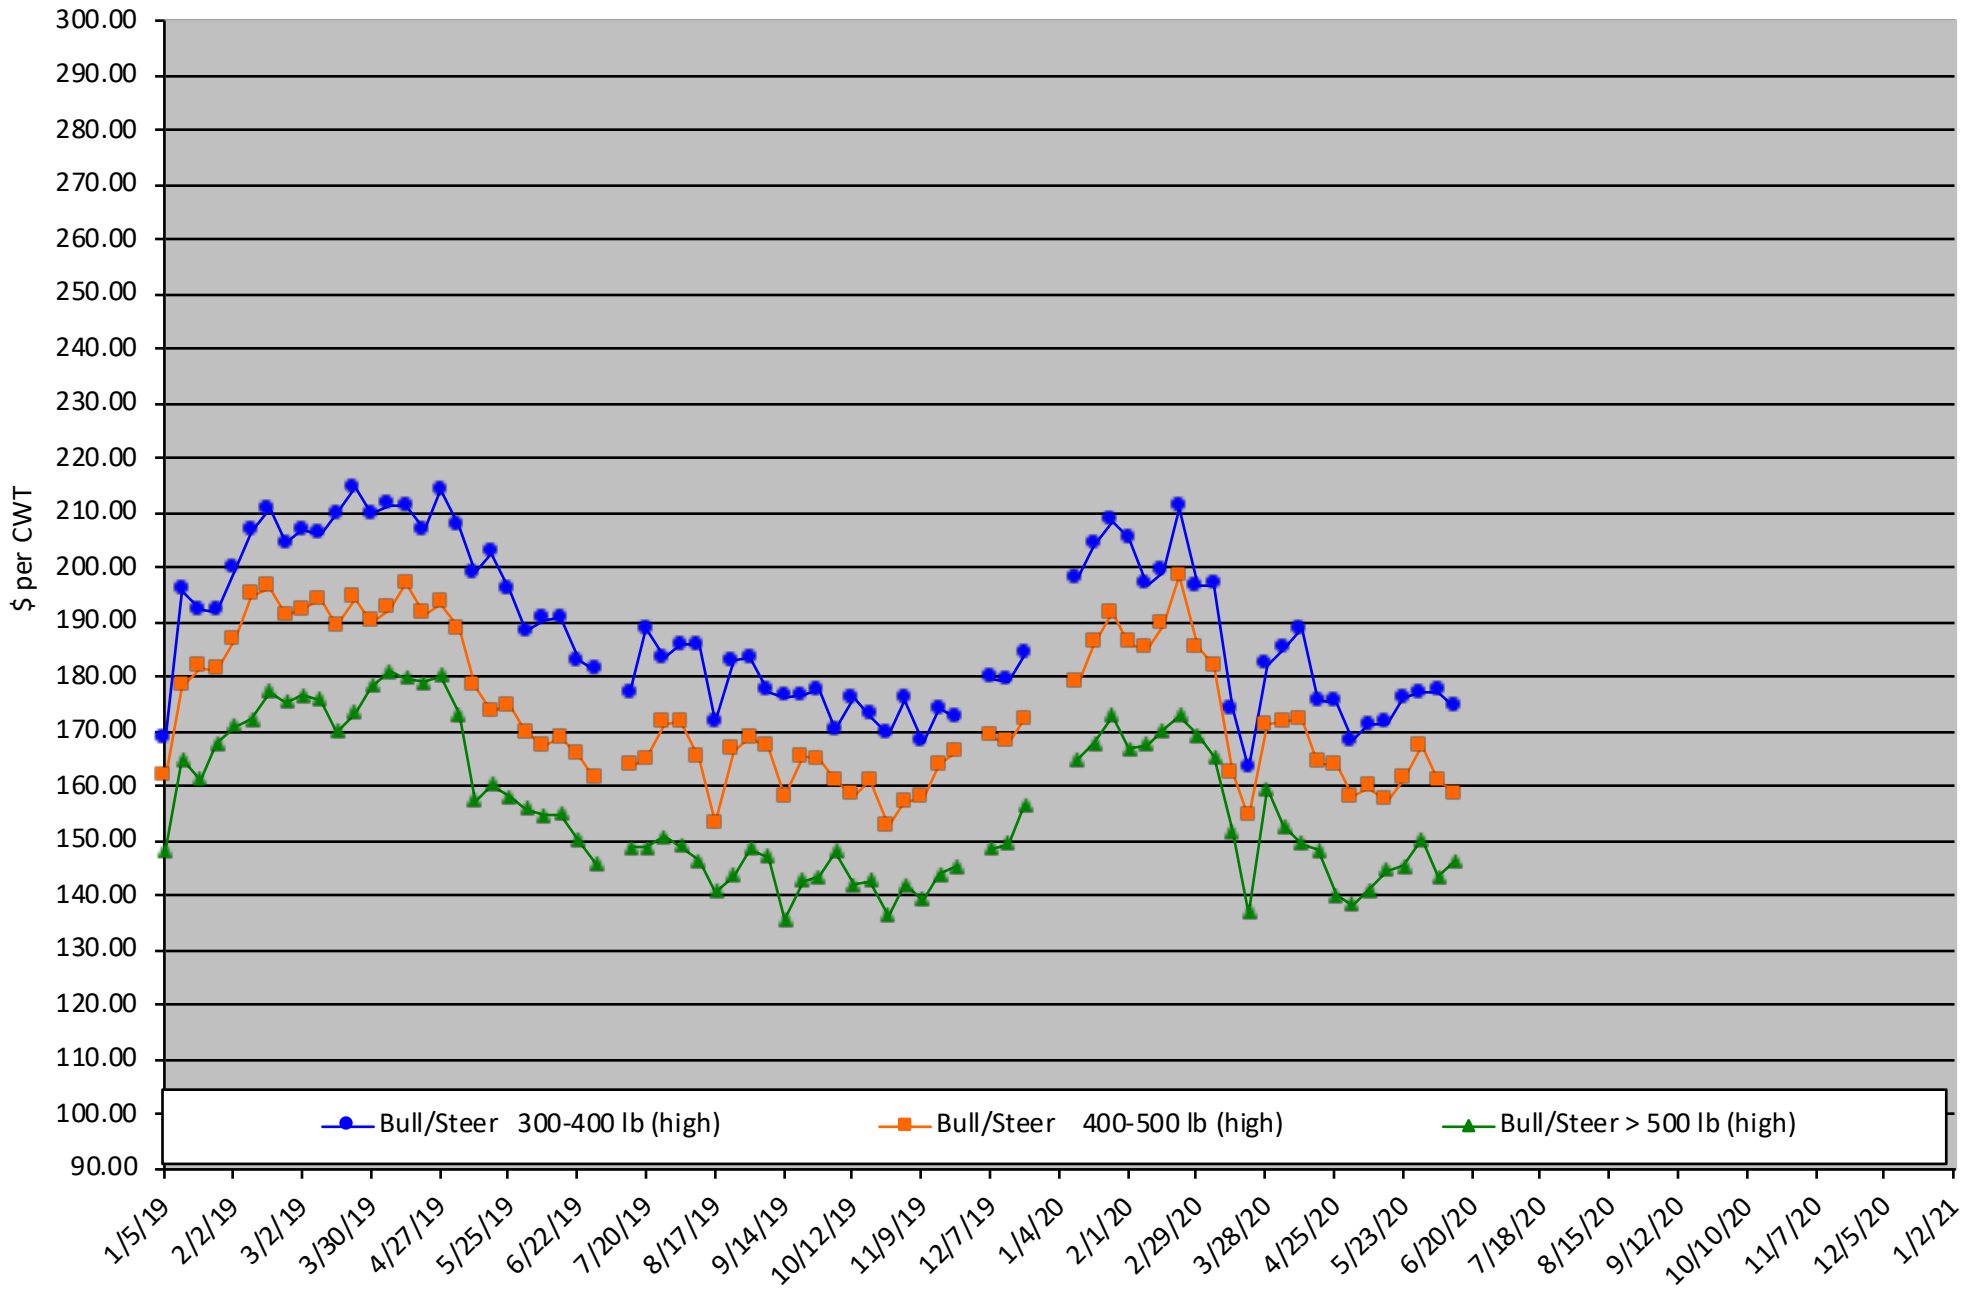

# Calf Price Trends

Trend of the Highest Price Reported for Various Weight Calves, Average of 6 East & Central Texas Livestock Auctions

For a weekly email copy of this chart please subscribe at <http://beeffax.tamu.edu> or contact a Texas A&M AgriLife County Extension Agent

Chart created by Dr. Jason Banta, Extension Beef Cattle Specialist