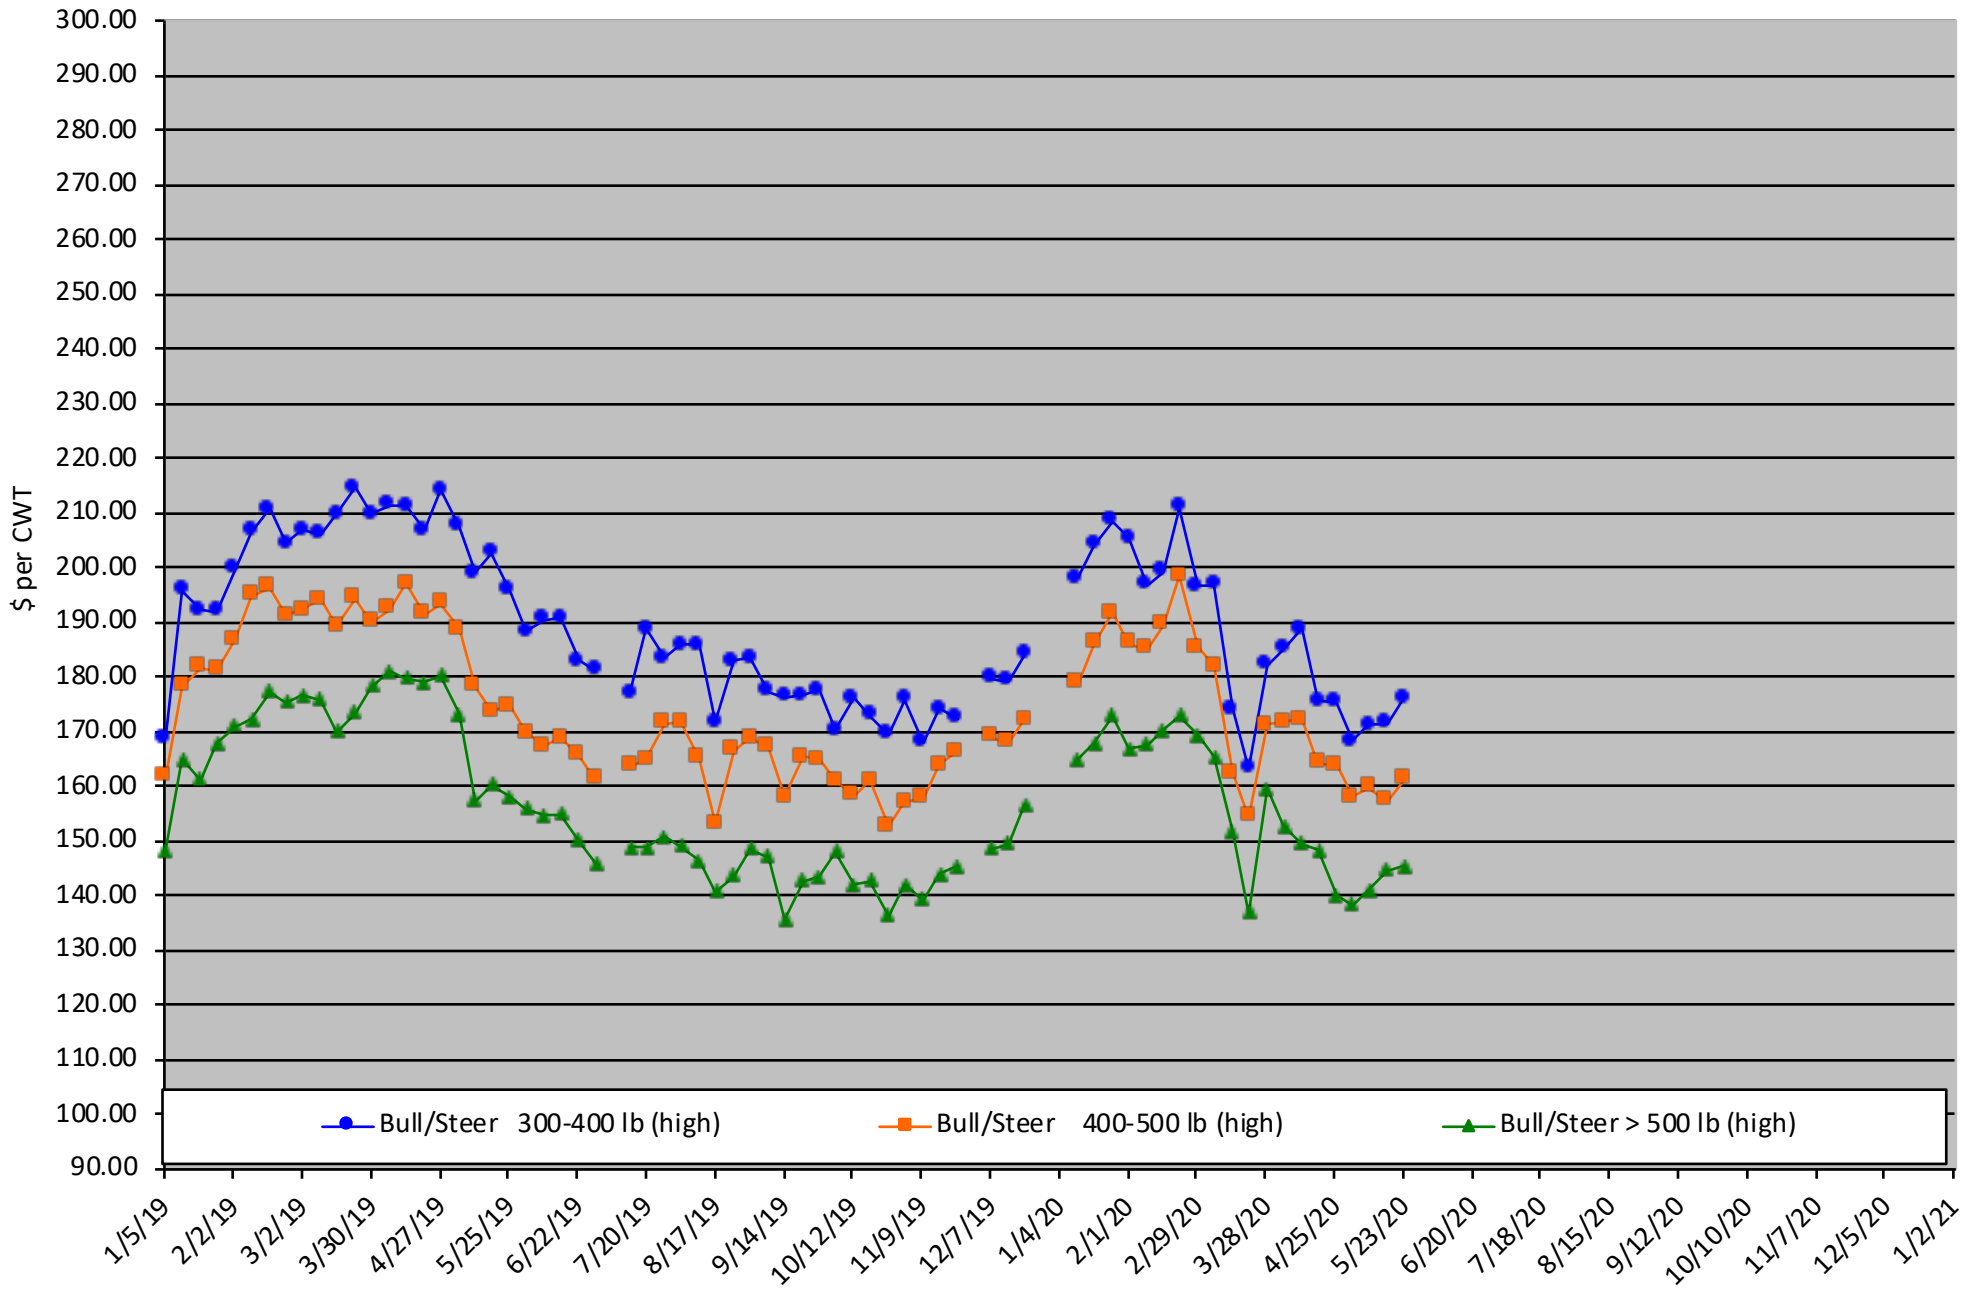

Calf Price Trends

Trend of the Highest Price Reported for Various Weight Calves, Average of 6 East & Central Texas Livestock Auctions

For a weekly email copy of this chart please subscribe at <http://beeffax.tamu.edu> or contact a Texas A&M AgriLife County Extension Agent

Chart created by Dr. Jason Banta, Extension Beef Cattle Specialist

Packer Cow PriceTrends

Trend of High and Low Prices Reported for Packer Cows, Average of 6 East & Central Texas Livestock Auctions

For a weekly email copy of this chart please subscribe at <http://beeffax.tamu.edu> or contact a Texas A&M AgriLife County Extension Agent

Chart created by Dr. Jason Banta, Extension Beef Cattle Specialist