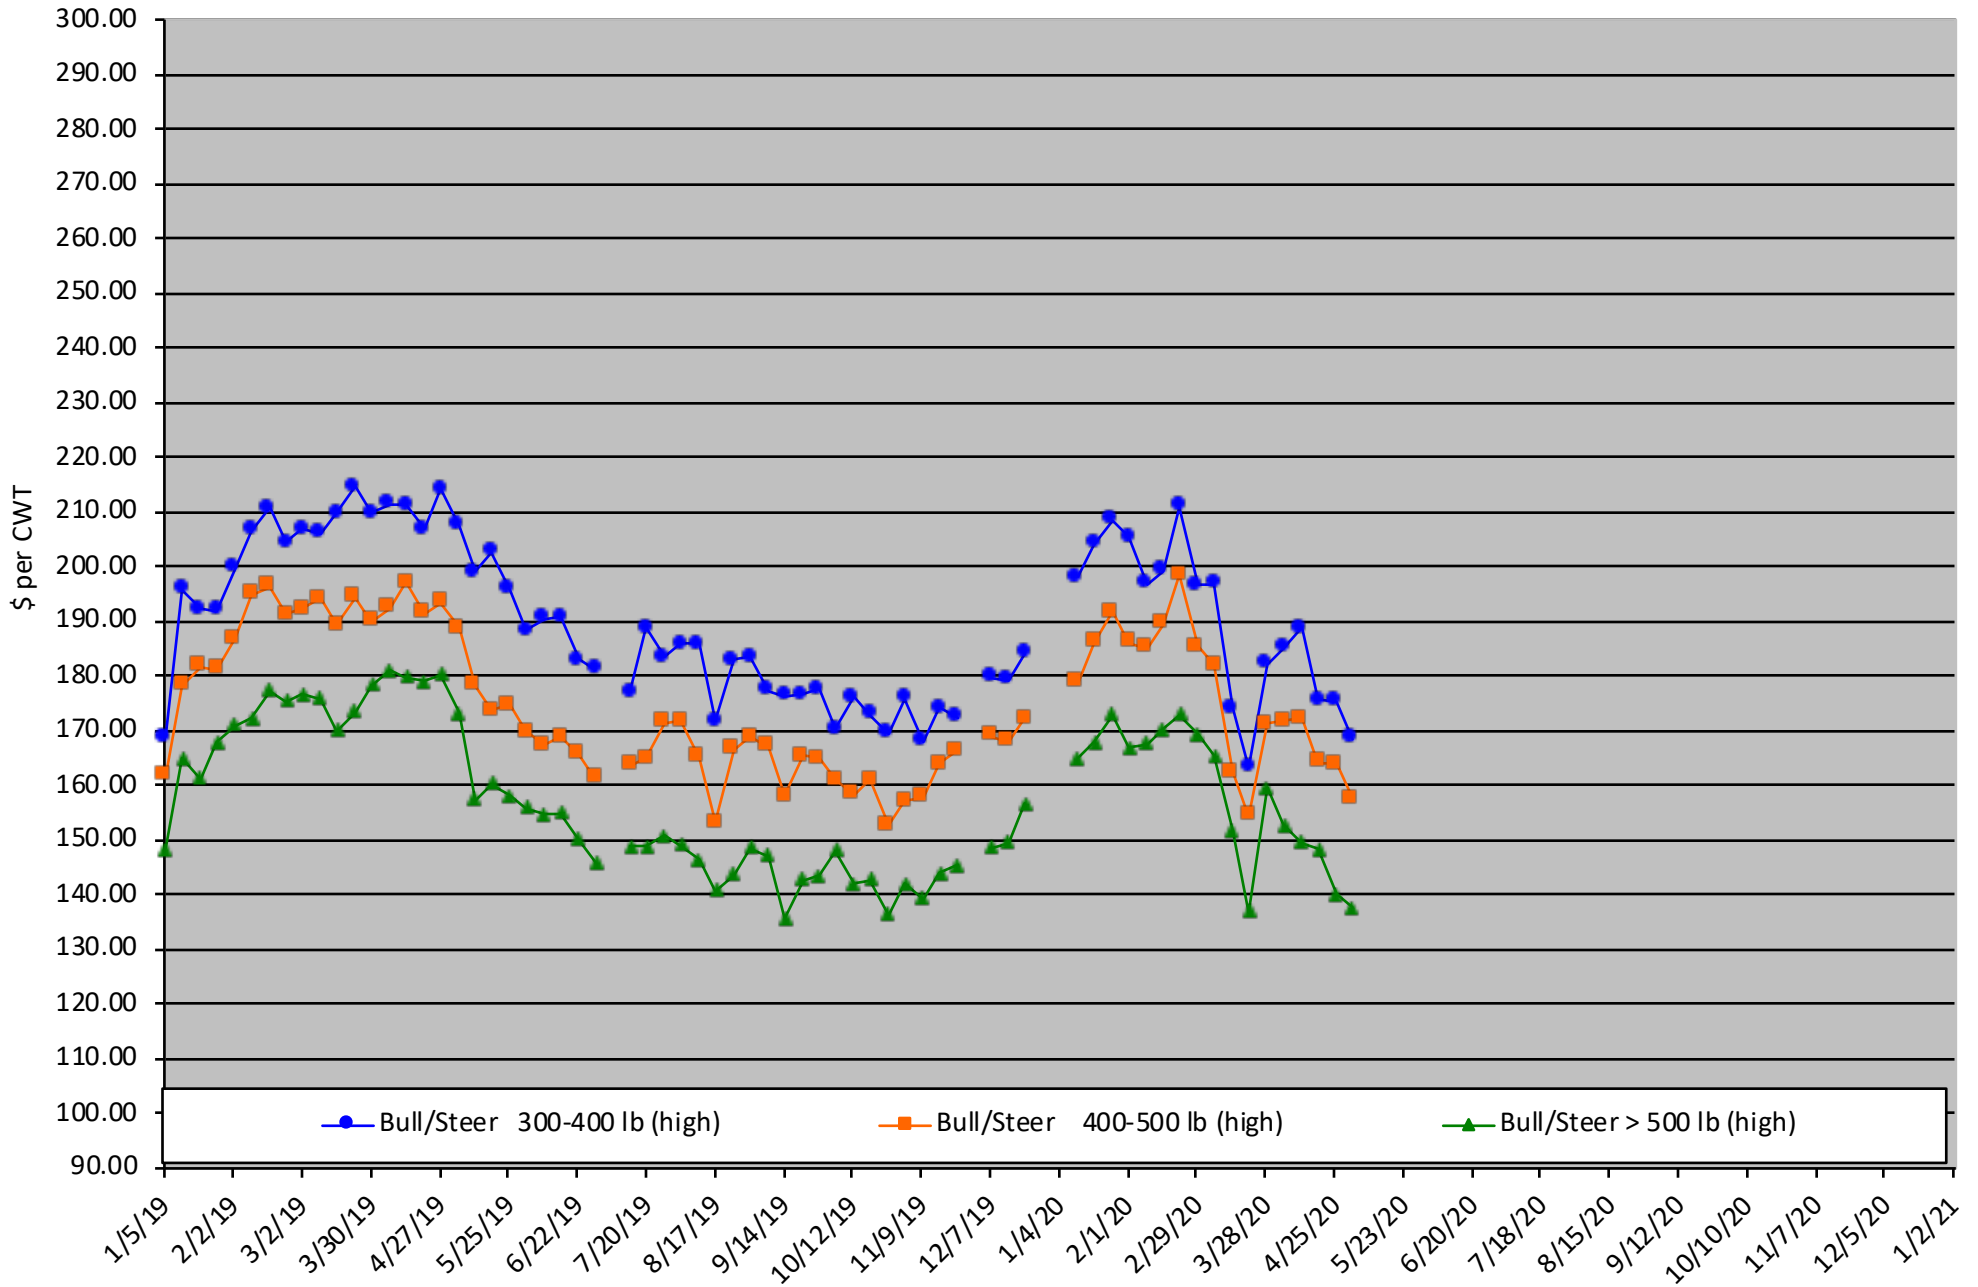

Calf Price Trends

Trend of the Highest Price Reported for Various Weight Calves, Average of 6 East & Central Texas Livestock Auctions

For a weekly email copy of this chart please subscribe at <http://beeffax.tamu.edu> or contact a Texas A&M AgriLife County Extension Agent

Chart created by Dr. Jason Banta, Extension Beef Cattle Specialist

Packer Cow PriceTrends

Trend of High and Low Prices Reported for Packer Cows, Average of 6 East & Central Texas Livestock Auctions

For a weekly email copy of this chart please subscribe at <http://beeffax.tamu.edu> or contact a Texas A&M AgriLife County Extension Agent
Chart created by Dr. Jason Banta, Extension Beef Cattle Specialist