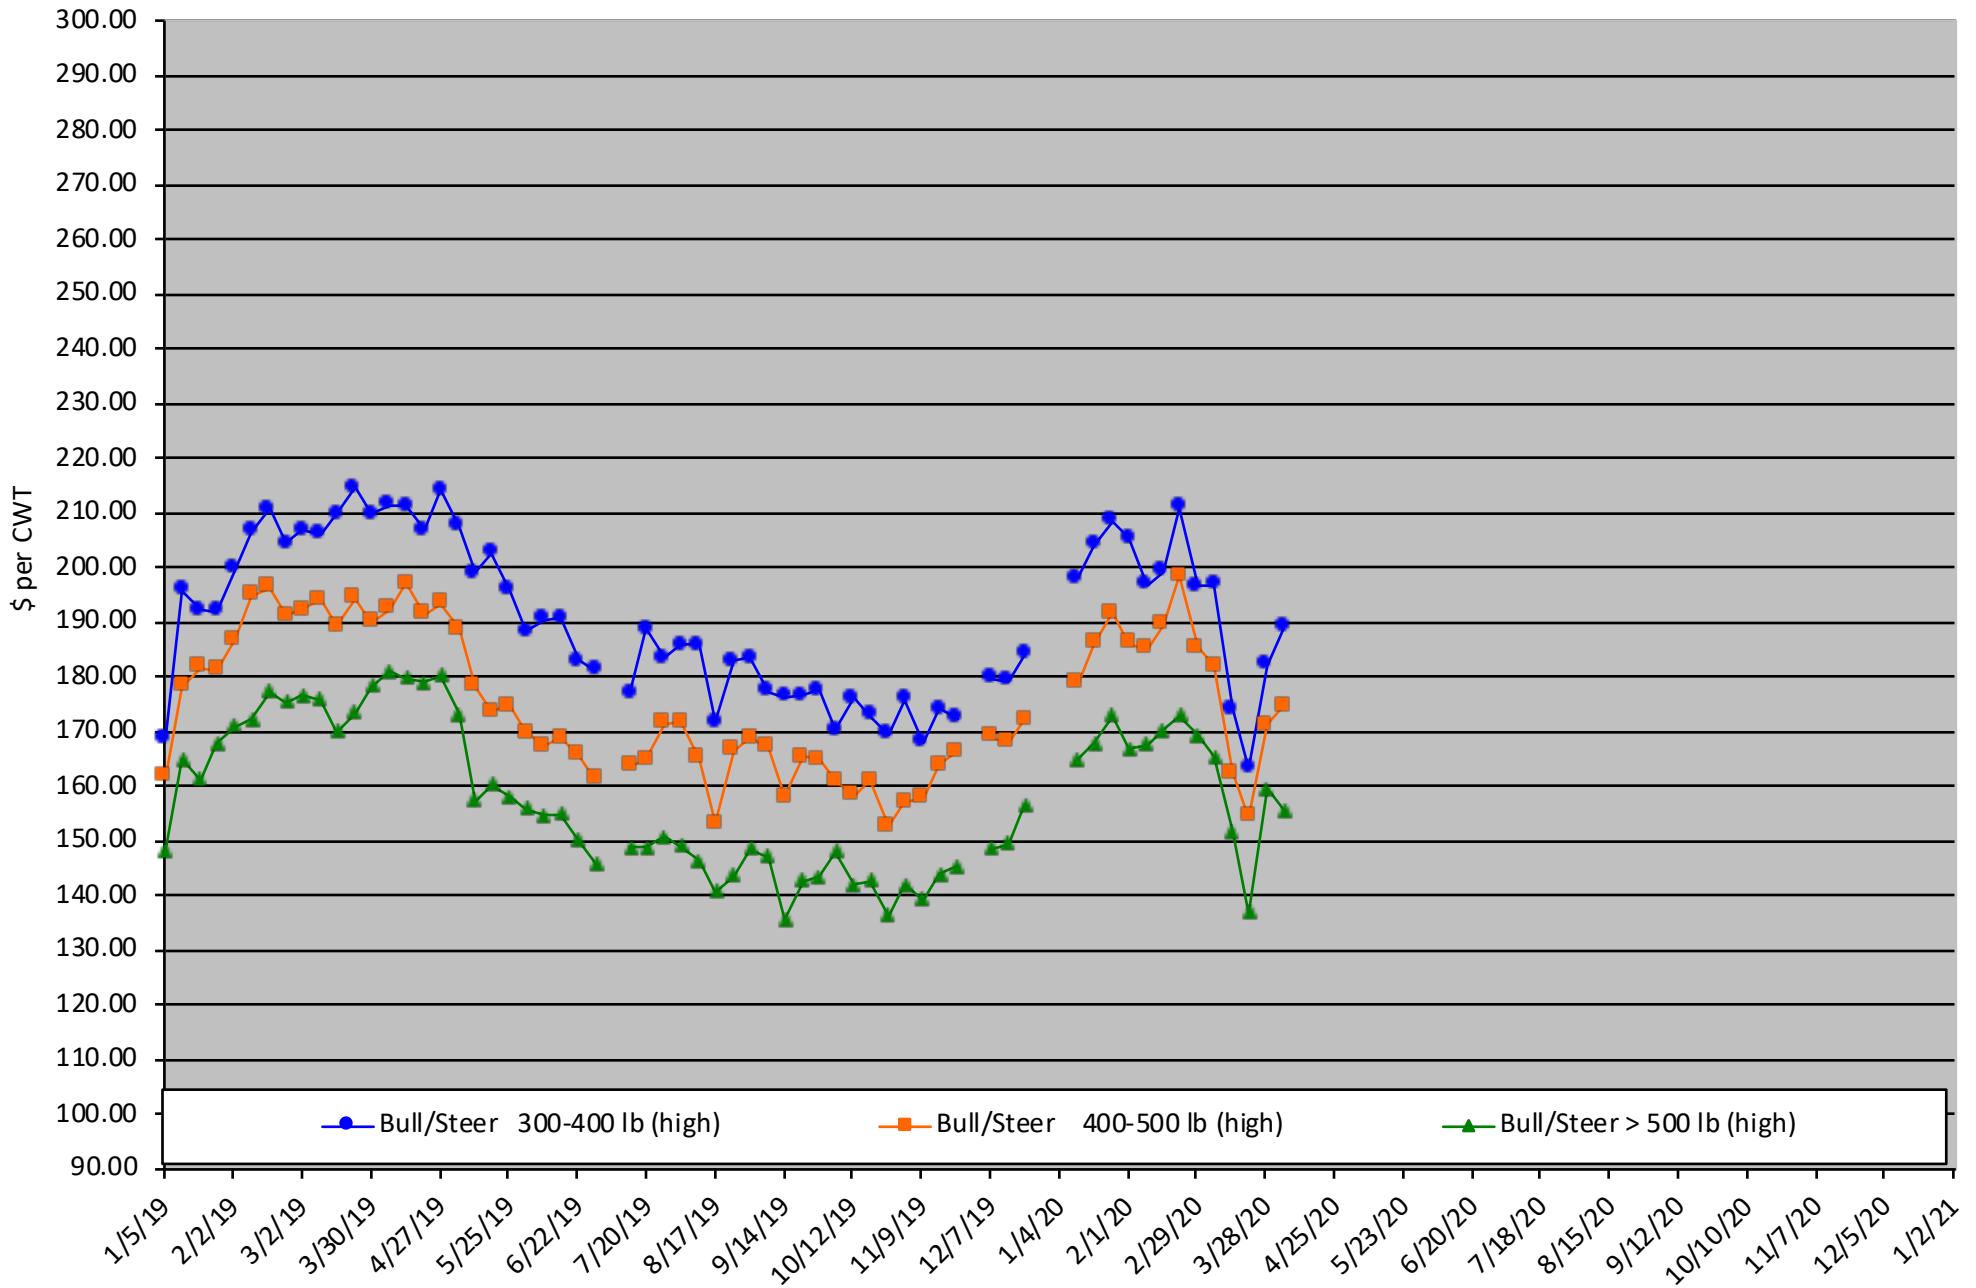

Calf Price Trends

Trend of the Highest Price Reported for Various Weight Calves, Average of 6 East & Central Texas Livestock Auctions

For a weekly email copy of this chart please subscribe at <http://beeffax.tamu.edu> or contact a Texas A&M AgriLife County Extension Agent

Chart created by Dr. Jason Banta, Extension Beef Cattle Specialist

Packer Cow PriceTrends

Trend of High and Low Prices Reported for Packer Cows, Average of 6 East & Central Texas Livestock Auctions

For a weekly email copy of this chart please subscribe at <http://beeffax.tamu.edu> or contact a Texas A&M AgriLife County Extension Agent
Chart created by Dr. Jason Banta, Extension Beef Cattle Specialist