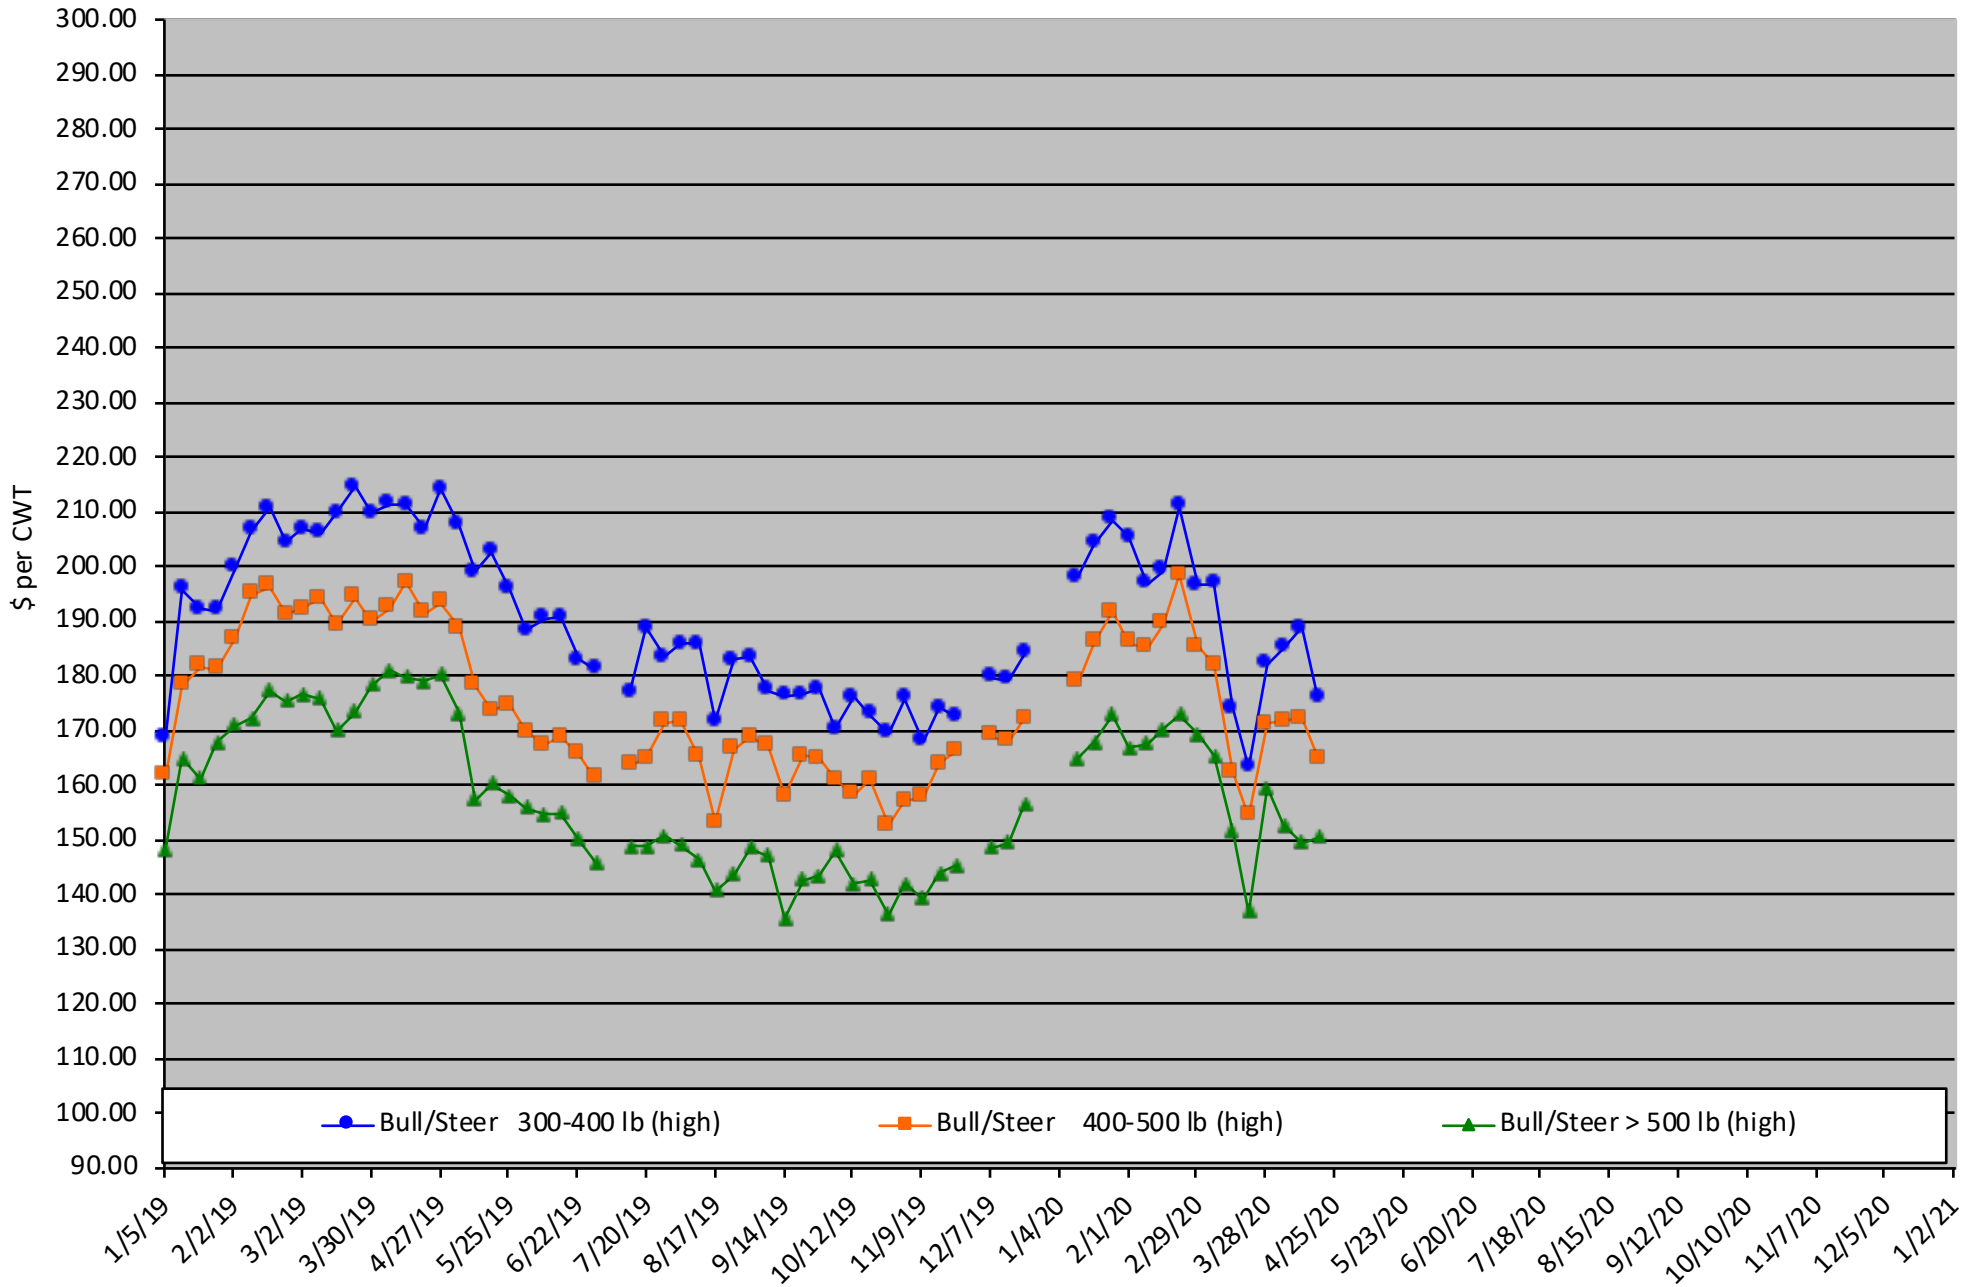

Calf Price Trends

Trend of the Highest Price Reported for Various Weight Calves, Average of 6 East & Central Texas Livestock Auctions

For a weekly email copy of this chart please subscribe at <http://beeffax.tamu.edu> or contact a Texas A&M AgriLife County Extension Agent

Chart created by Dr. Jason Banta, Extension Beef Cattle Specialist

Packer Cow PriceTrends

Trend of High and Low Prices Reported for Packer Cows, Average of 6 East & Central Texas Livestock Auctions

For a weekly email copy of this chart please subscribe at <http://beeffax.tamu.edu> or contact a Texas A&M AgriLife County Extension Agent
Chart created by Dr. Jason Banta, Extension Beef Cattle Specialist