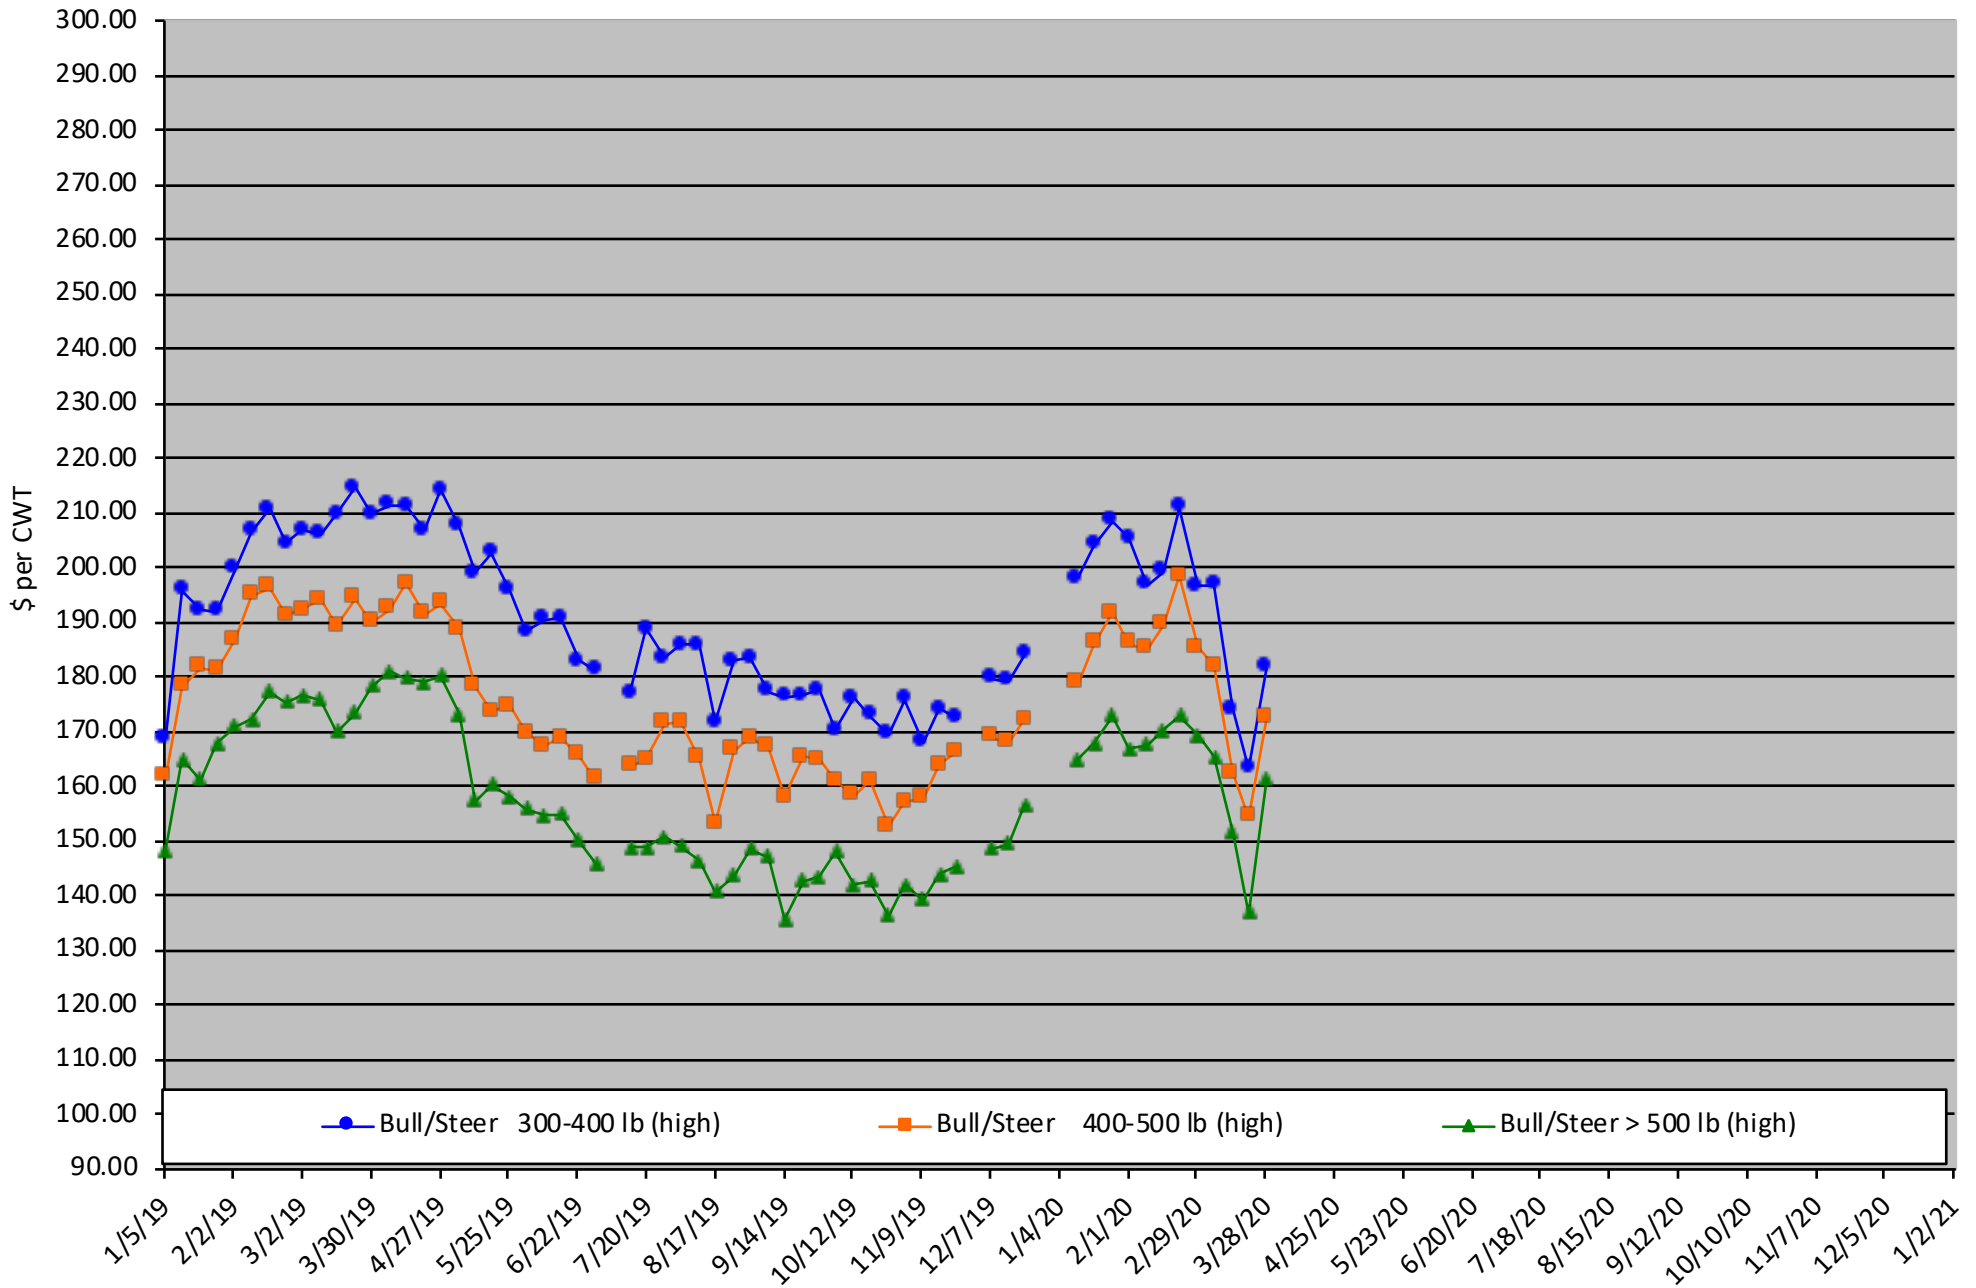

Calf Price Trends

Trend of the Highest Price Reported for Various Weight Calves, Average of 6 East & Central Texas Livestock Auctions

For a weekly email copy of this chart please subscribe at <http://beeffax.tamu.edu> or contact a Texas A&M AgriLife County Extension Agent

Chart created by Dr. Jason Banta, Extension Beef Cattle Specialist

Packer Cow PriceTrends

Trend of High and Low Prices Reported for Packer Cows, Average of 6 East & Central Texas Livestock Auctions

For a weekly email copy of this chart please subscribe at <http://beeffax.tamu.edu> or contact a Texas A&M AgriLife County Extension Agent

Chart created by Dr. Jason Banta, Extension Beef Cattle Specialist