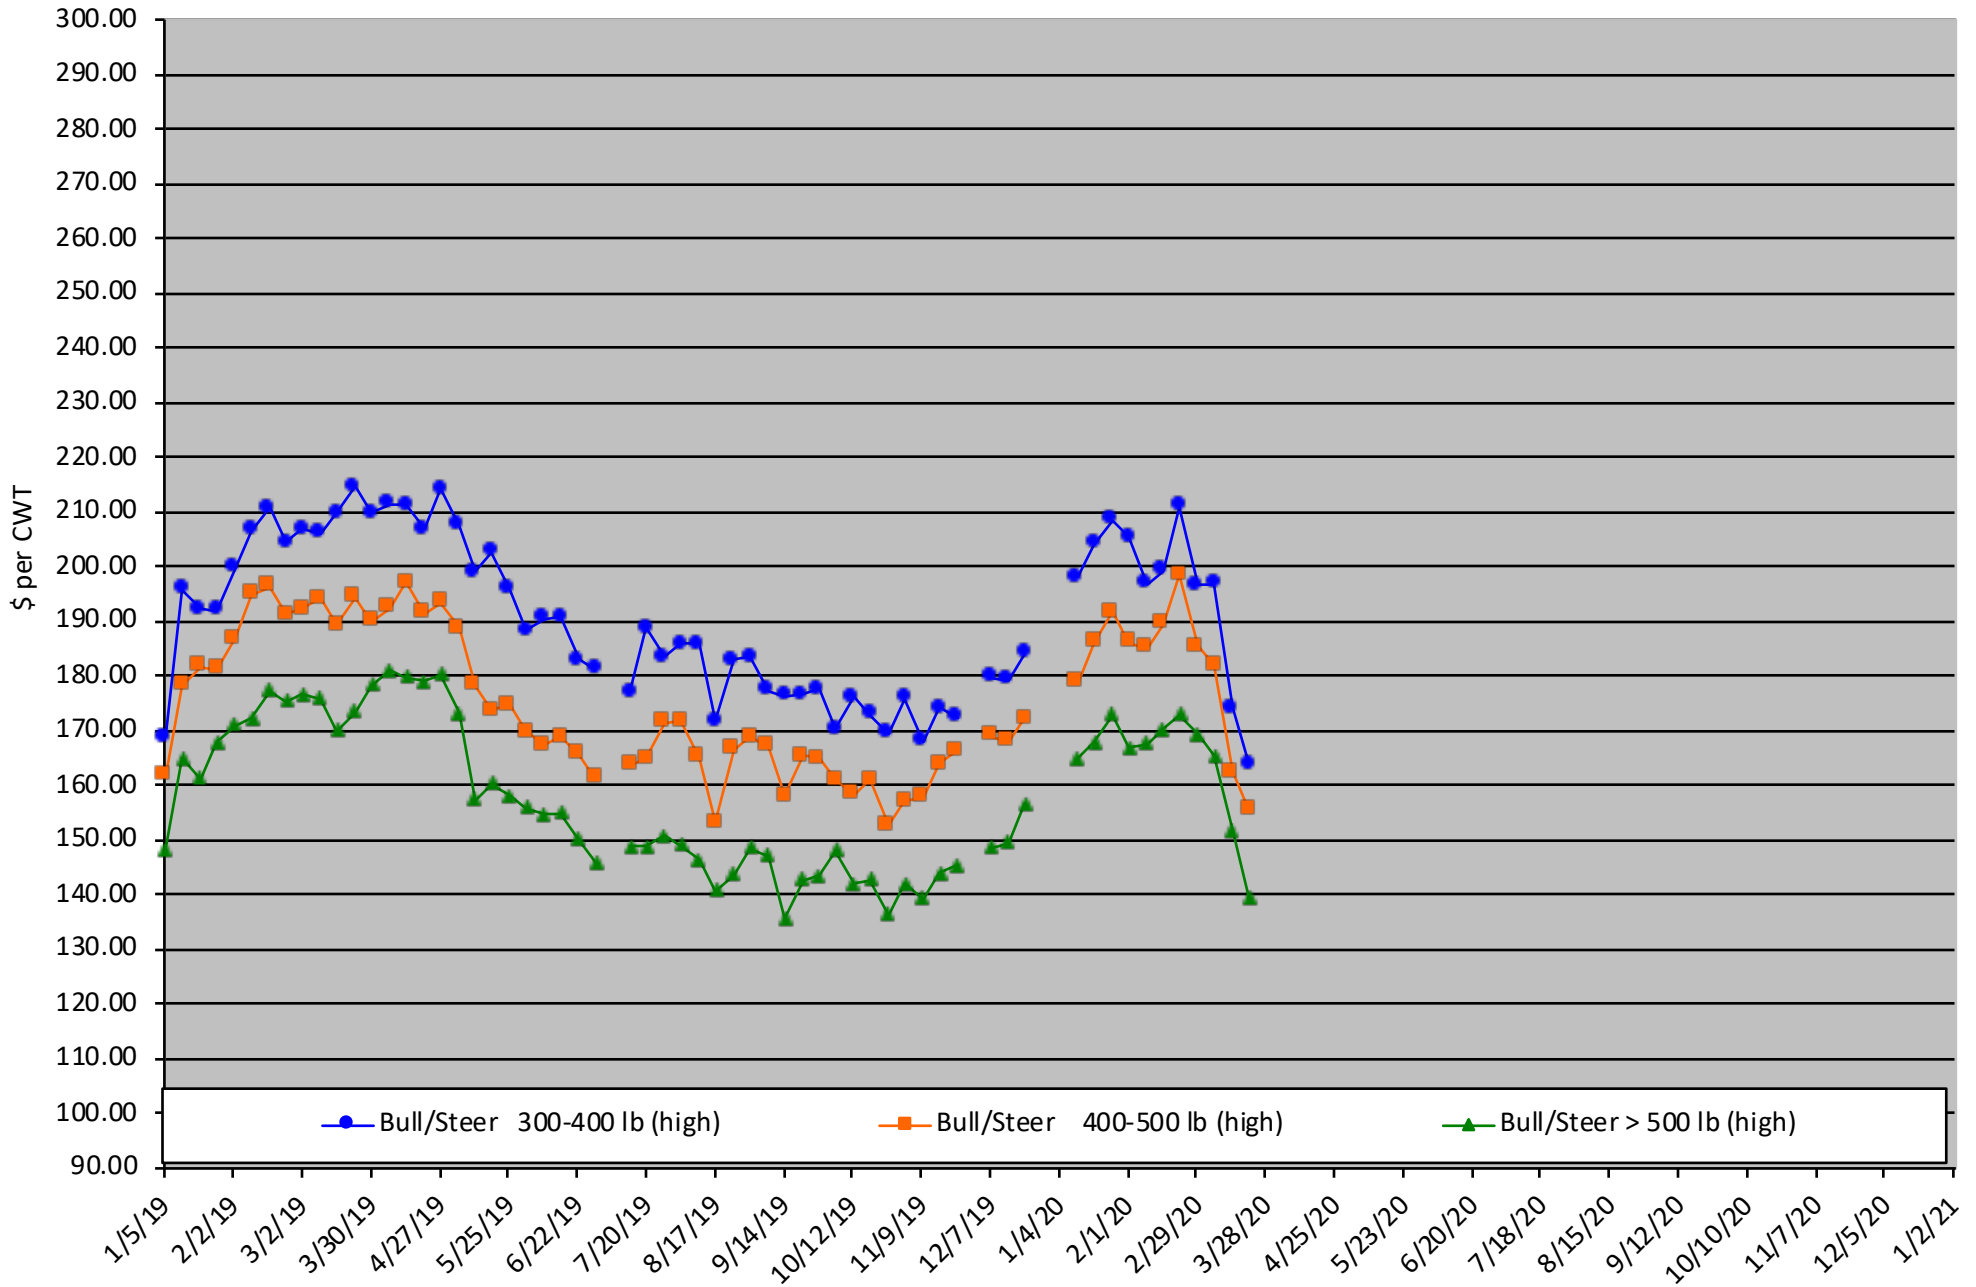

Calf Price Trends

Trend of the Highest Price Reported for Various Weight Calves, Average of 6 East & Central Texas Livestock Auctions

For a weekly email copy of this chart please subscribe at <http://beeffax.tamu.edu> or contact a Texas A&M AgriLife County Extension Agent

Chart created by Dr. Jason Banta, Extension Beef Cattle Specialist

Packer Cow PriceTrends

Trend of High and Low Prices Reported for Packer Cows, Average of 6 East & Central Texas Livestock Auctions

For a weekly email copy of this chart please subscribe at <http://beeffax.tamu.edu> or contact a Texas A&M AgriLife County Extension Agent
Chart created by Dr. Jason Banta, Extension Beef Cattle Specialist