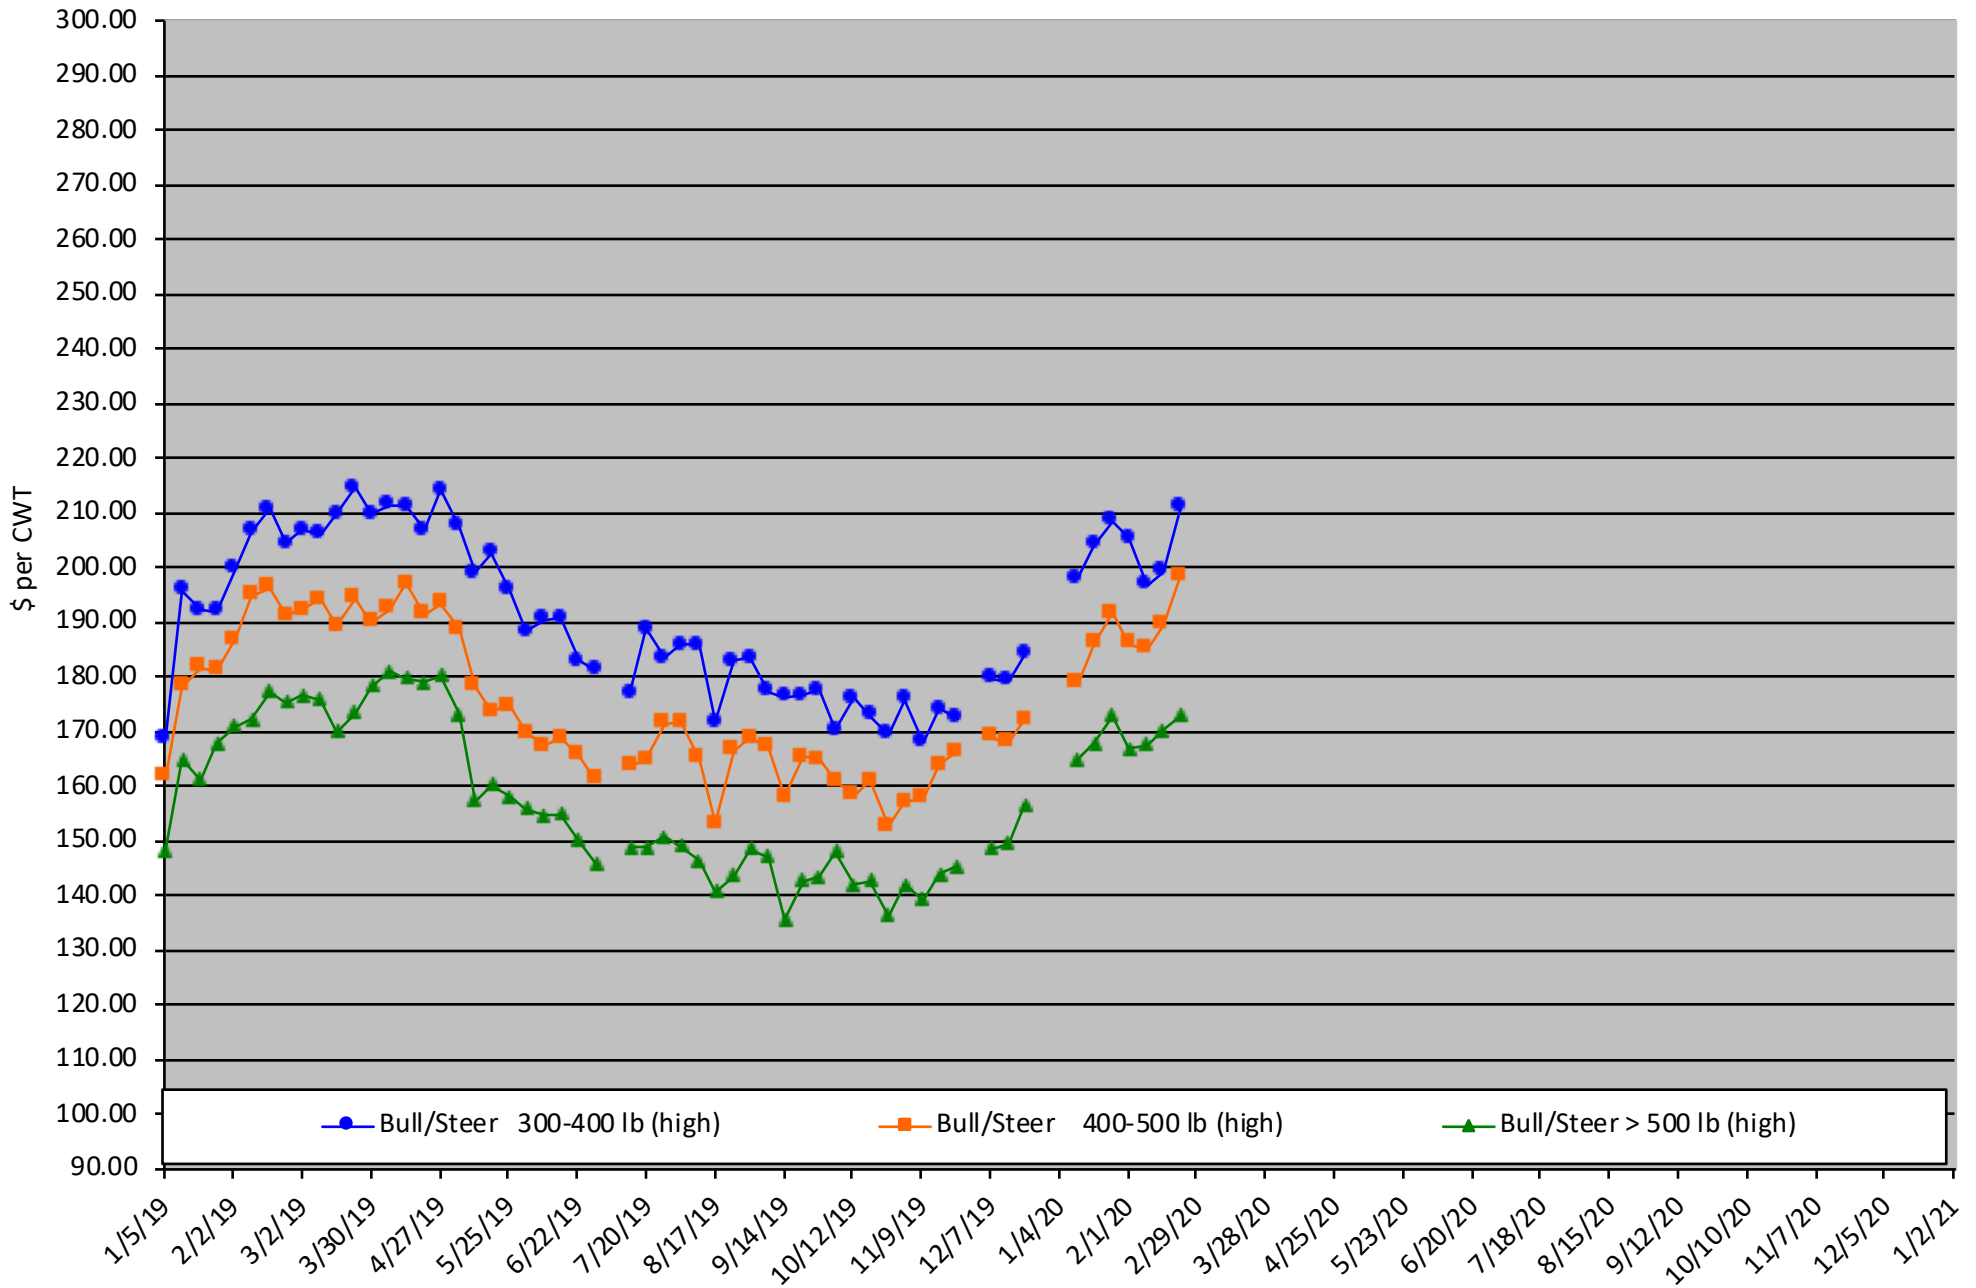

# Calf Price Trends

Trend of the Highest Price Reported for Various Weight Calves, Average of 6 East & Central Texas Livestock Auctions

For a weekly email copy of this chart please subscribe at <http://beeffax.tamu.edu> or contact a Texas A&M AgriLife County Extension Agent

Chart created by Dr. Jason Banta, Extension Beef Cattle Specialist