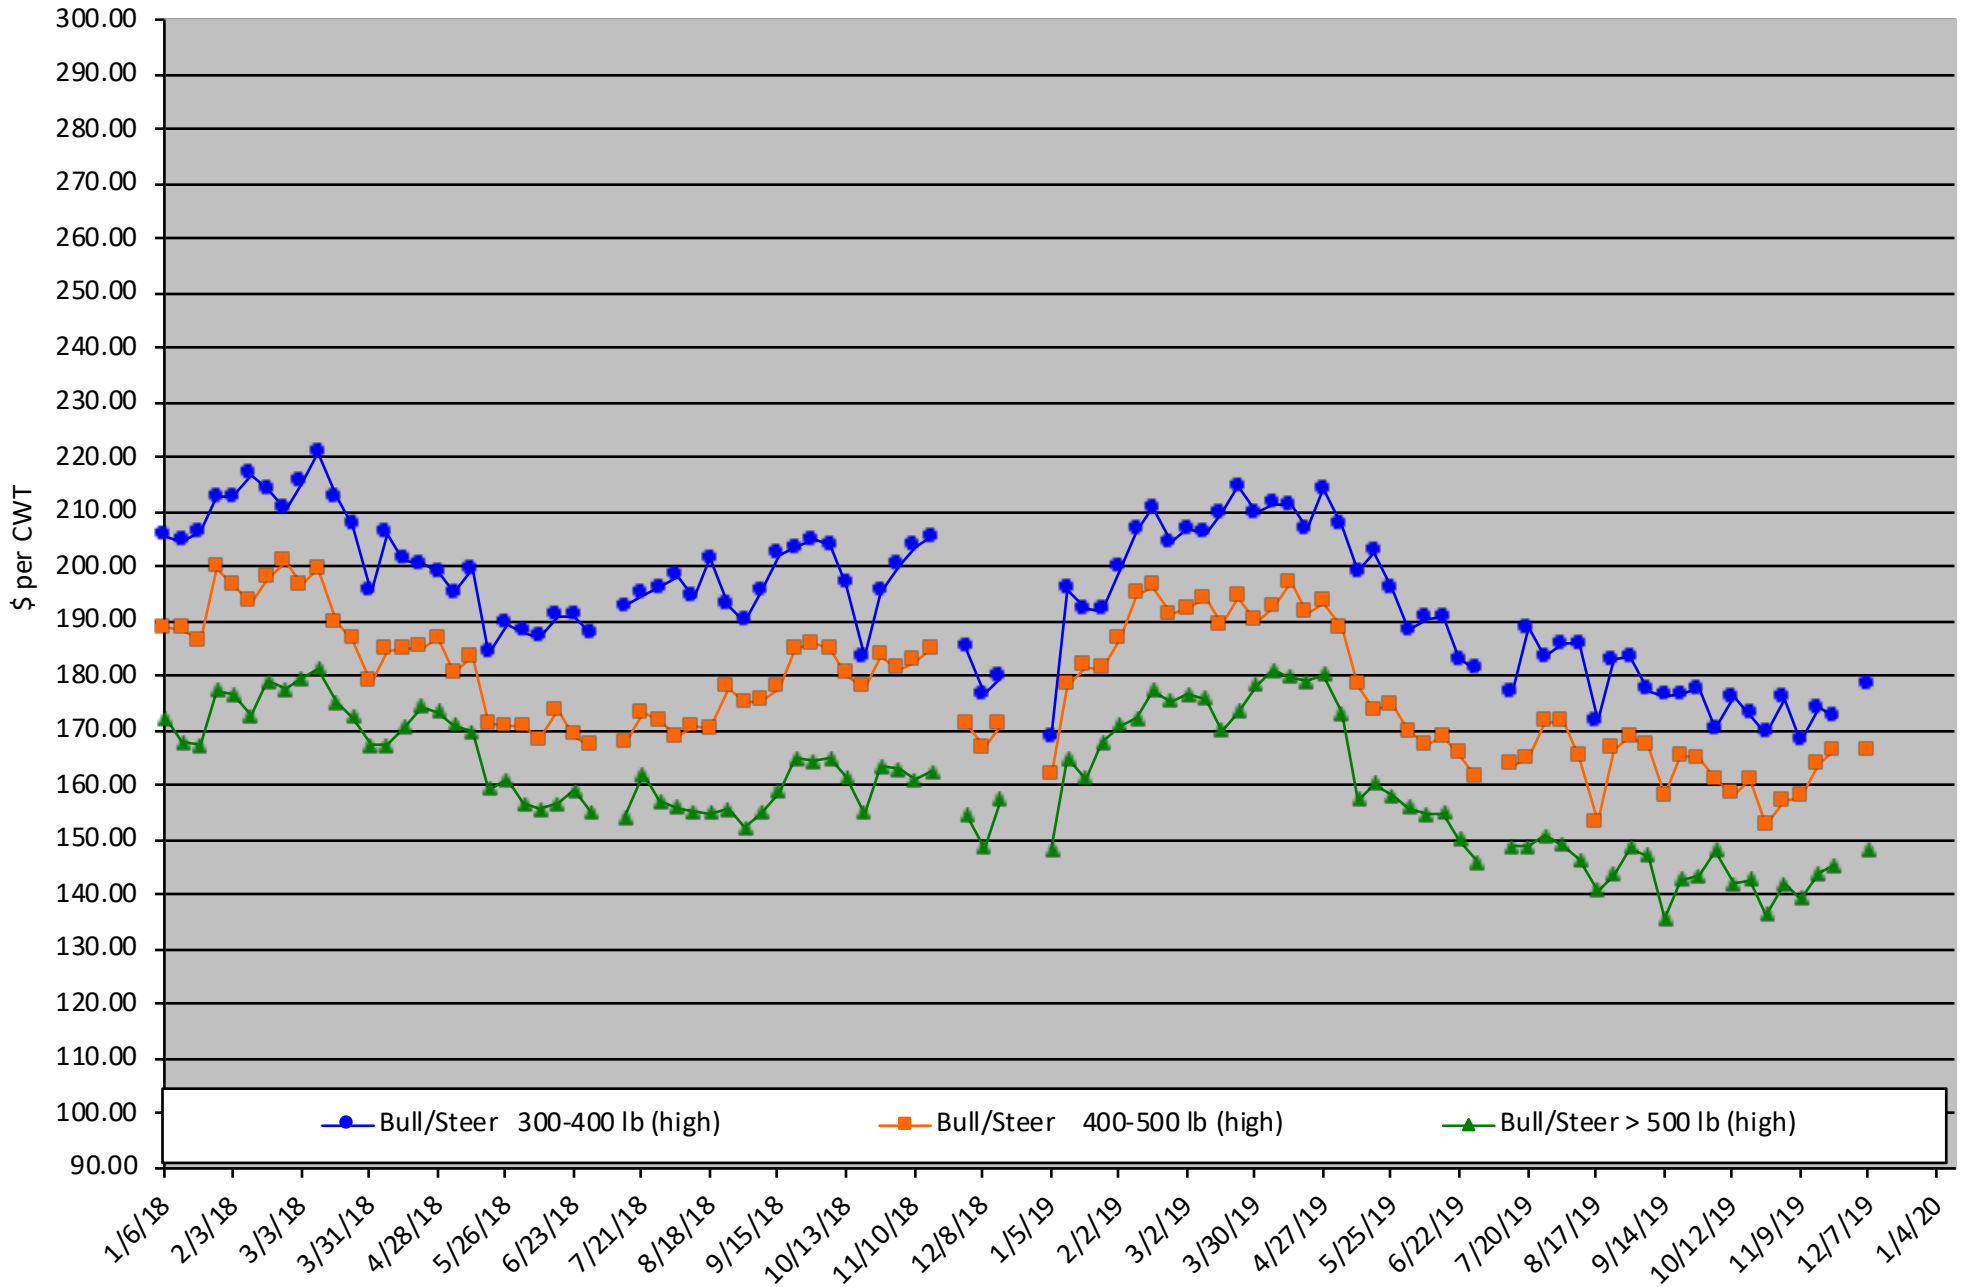

# Calf Price Trends

Trend of the Highest Price Reported for Various Weight Calves, Average of 6 East & Central Texas Livestock Auctions

For a weekly email copy of this chart please subscribe at <http://beeffax.tamu.edu> or contact a Texas A&M AgriLife County Extension Agent

Chart created by Dr. Jason Banta, Extension Beef Cattle Specialist