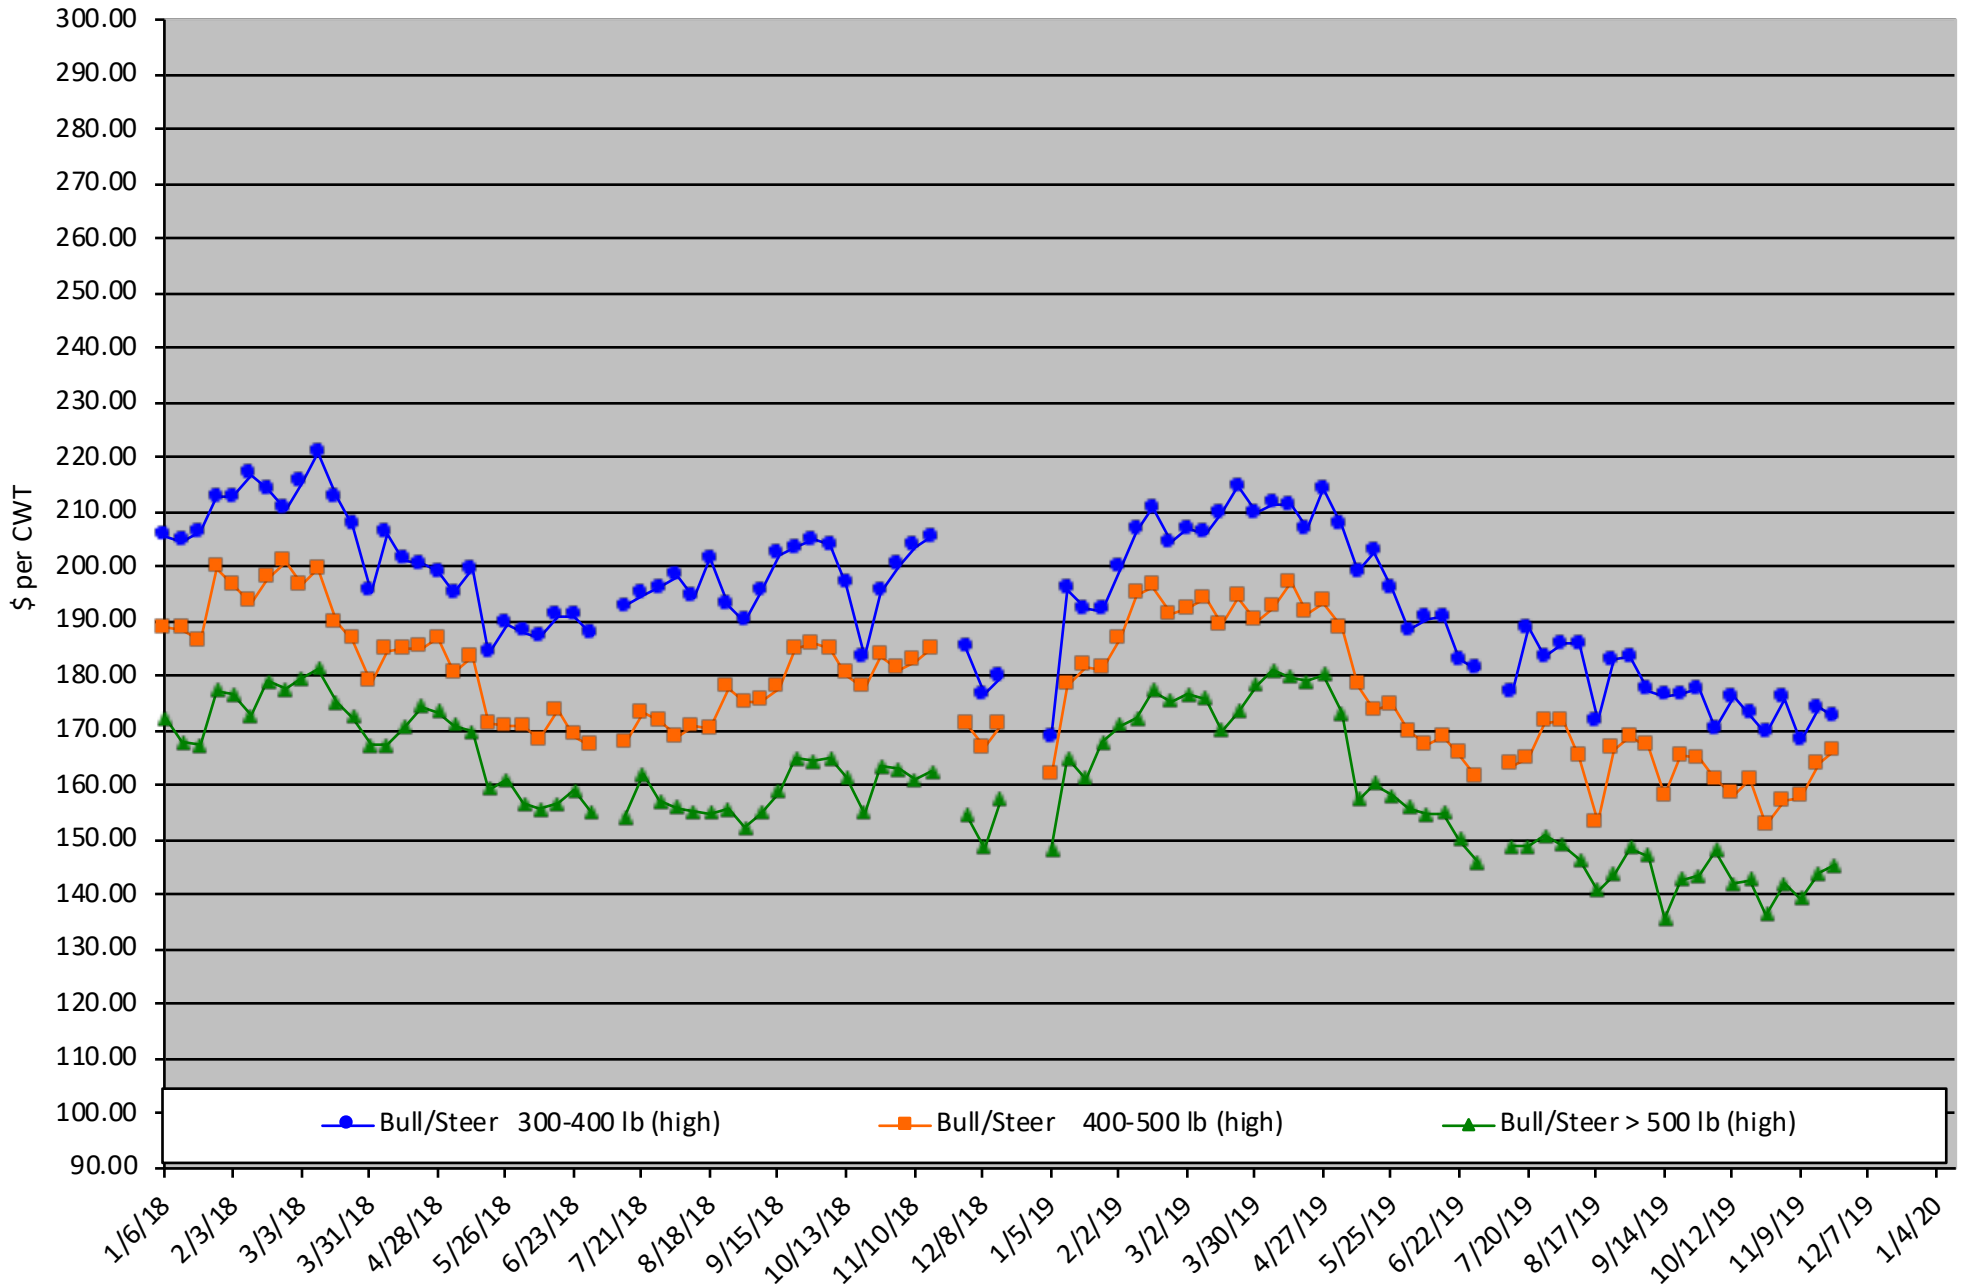

Calf Price Trends

Trend of the Highest Price Reported for Various Weight Calves, Average of 6 East & Central Texas Livestock Auctions

For a weekly email copy of this chart please subscribe at <http://beeffax.tamu.edu> or contact a Texas A&M AgriLife County Extension Agent

Chart created by Dr. Jason Banta, Extension Beef Cattle Specialist

Packer Cow PriceTrends

Trend of High and Low Prices Reported for Packer Cows, Average of 6 East & Central Texas Livestock Auctions

For a weekly email copy of this chart please subscribe at <http://beeffax.tamu.edu> or contact a Texas A&M AgriLife County Extension Agent
Chart created by Dr. Jason Banta, Extension Beef Cattle Specialist