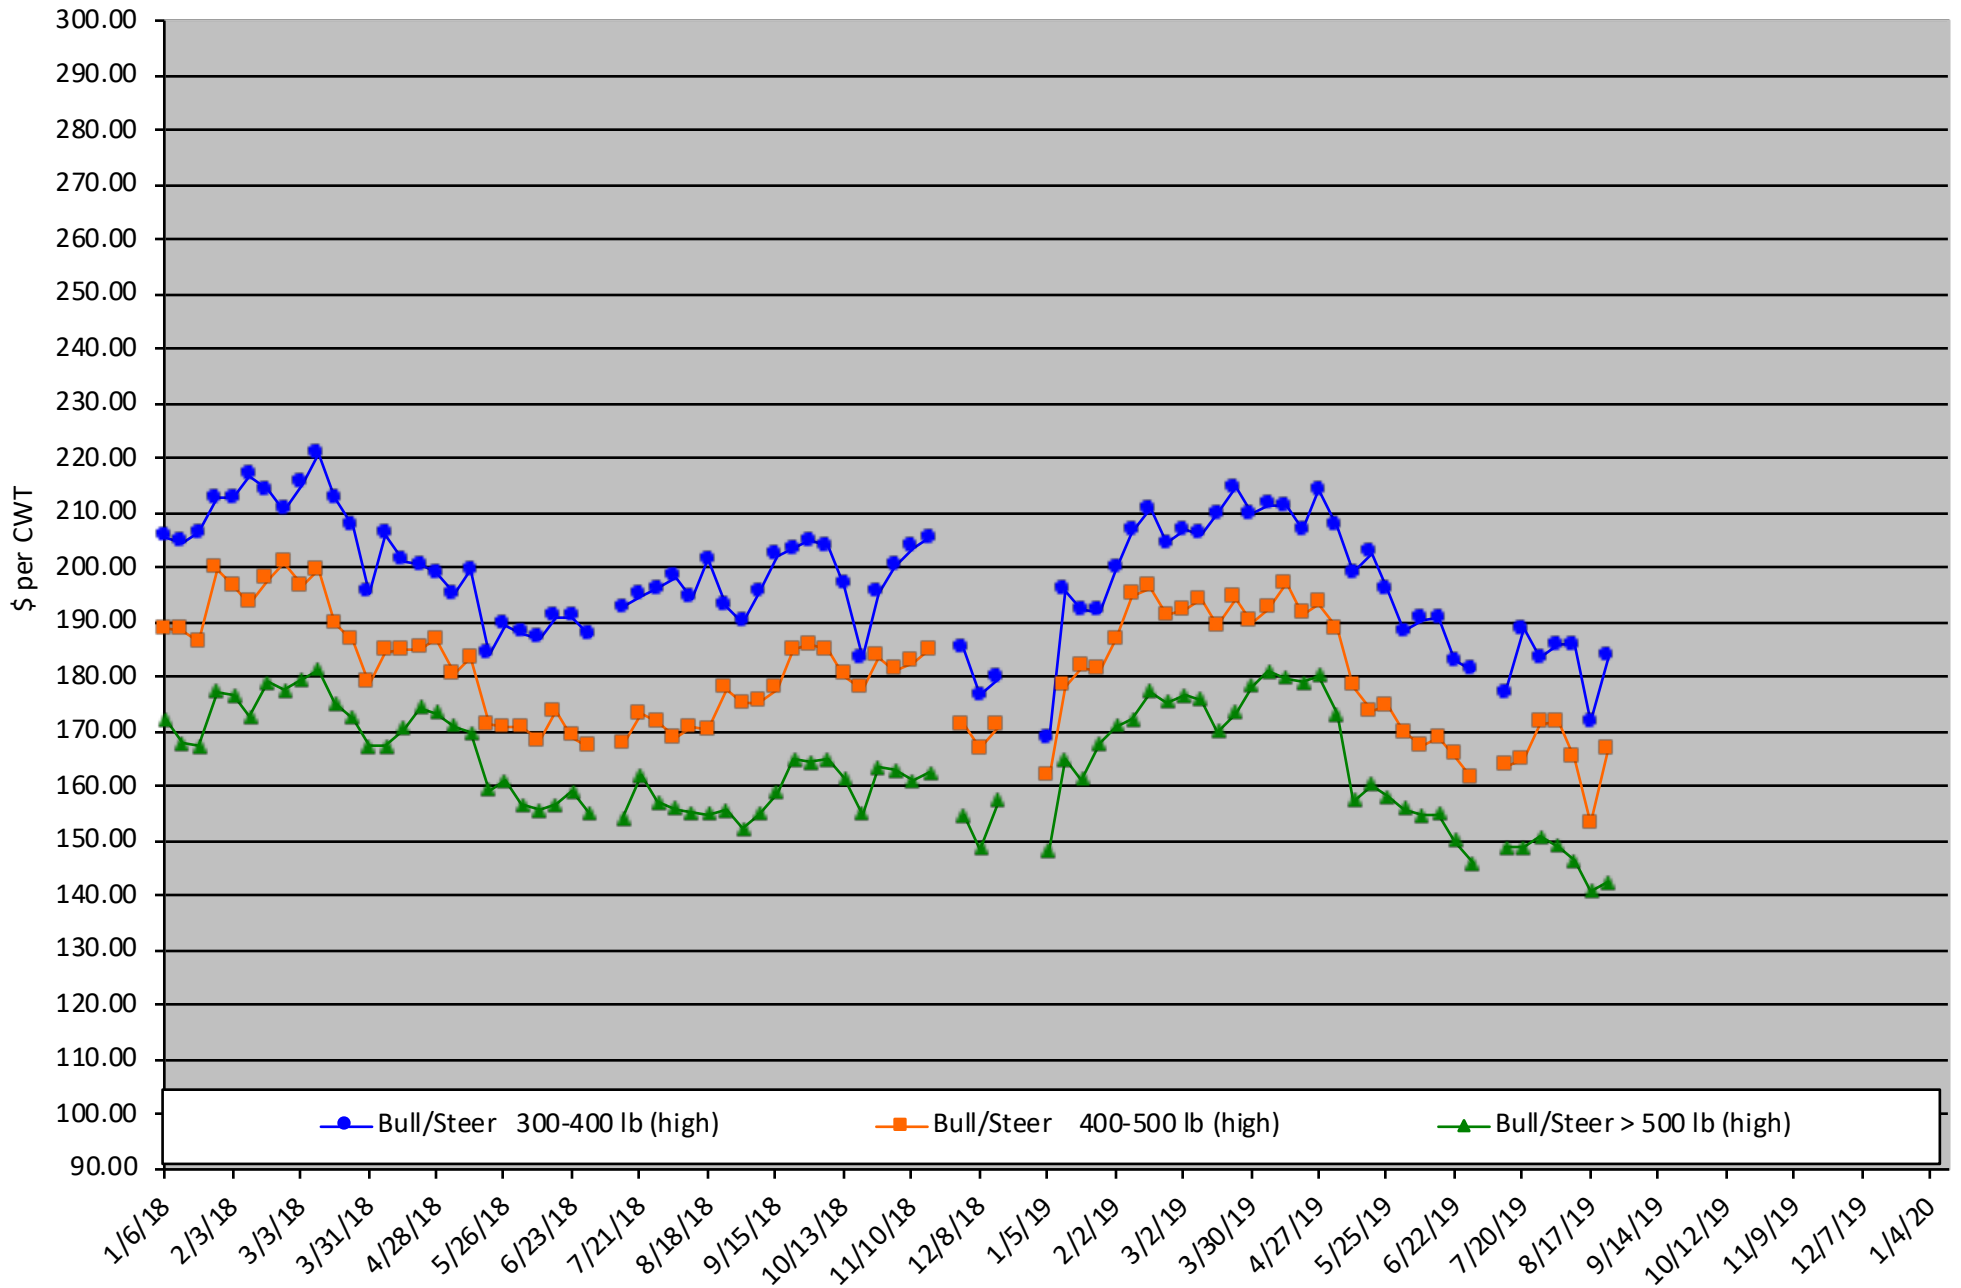

Calf Price Trends

Trend of the Highest Price Reported for Various Weight Calves, Average of 6 East & Central Texas Livestock Auctions

For a weekly email copy of this chart please subscribe at <http://beeffax.tamu.edu> or contact a Texas A&M AgriLife County Extension Agent

Chart created by Dr. Jason Banta, Extension Beef Cattle Specialist

Packer Cow PriceTrends

Trend of High and Low Prices Reported for Packer Cows, Average of 6 East & Central Texas Livestock Auctions

For a weekly email copy of this chart please subscribe at <http://beeffax.tamu.edu> or contact a Texas A&M AgriLife County Extension Agent

Chart created by Dr. Jason Banta, Extension Beef Cattle Specialist