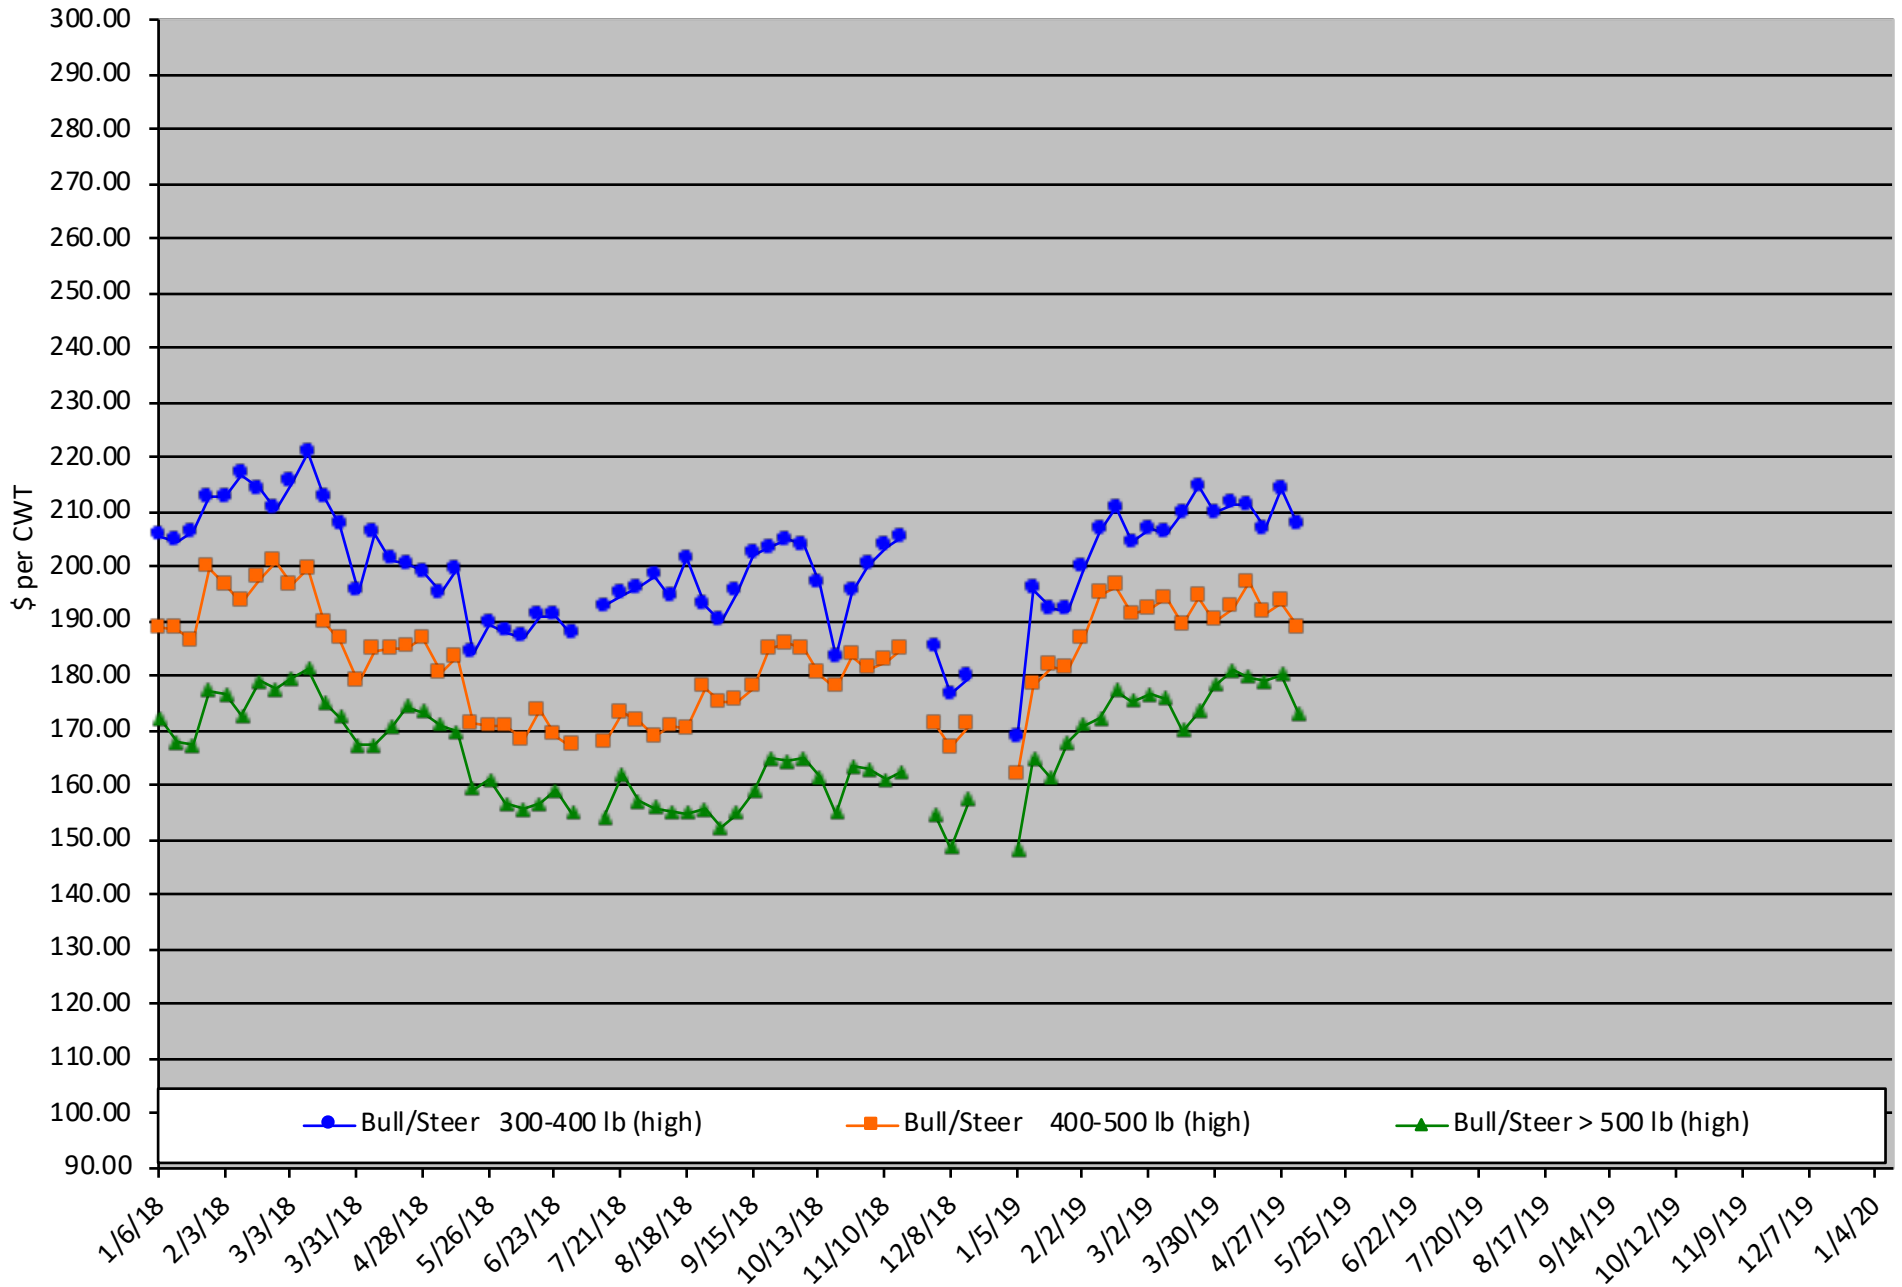

Calf Price Trends

Trend of the Highest Price Reported for Various Weight Calves, Average of 6 East & Central Texas Livestock Auctions

For a weekly email copy of this chart please subscribe at <http://beeffax.tamu.edu> or contact a Texas A&M AgriLife County Extension Agent

Chart created by Dr. Jason Banta, Extension Beef Cattle Specialist

Packer Cow PriceTrends

Trend of High and Low Prices Reported for Packer Cows, Average of 6 East & Central Texas Livestock Auctions

For a weekly email copy of this chart please subscribe at <http://beeffax.tamu.edu> or contact a Texas A&M AgriLife County Extension Agent

Chart created by Dr. Jason Banta, Extension Beef Cattle Specialist