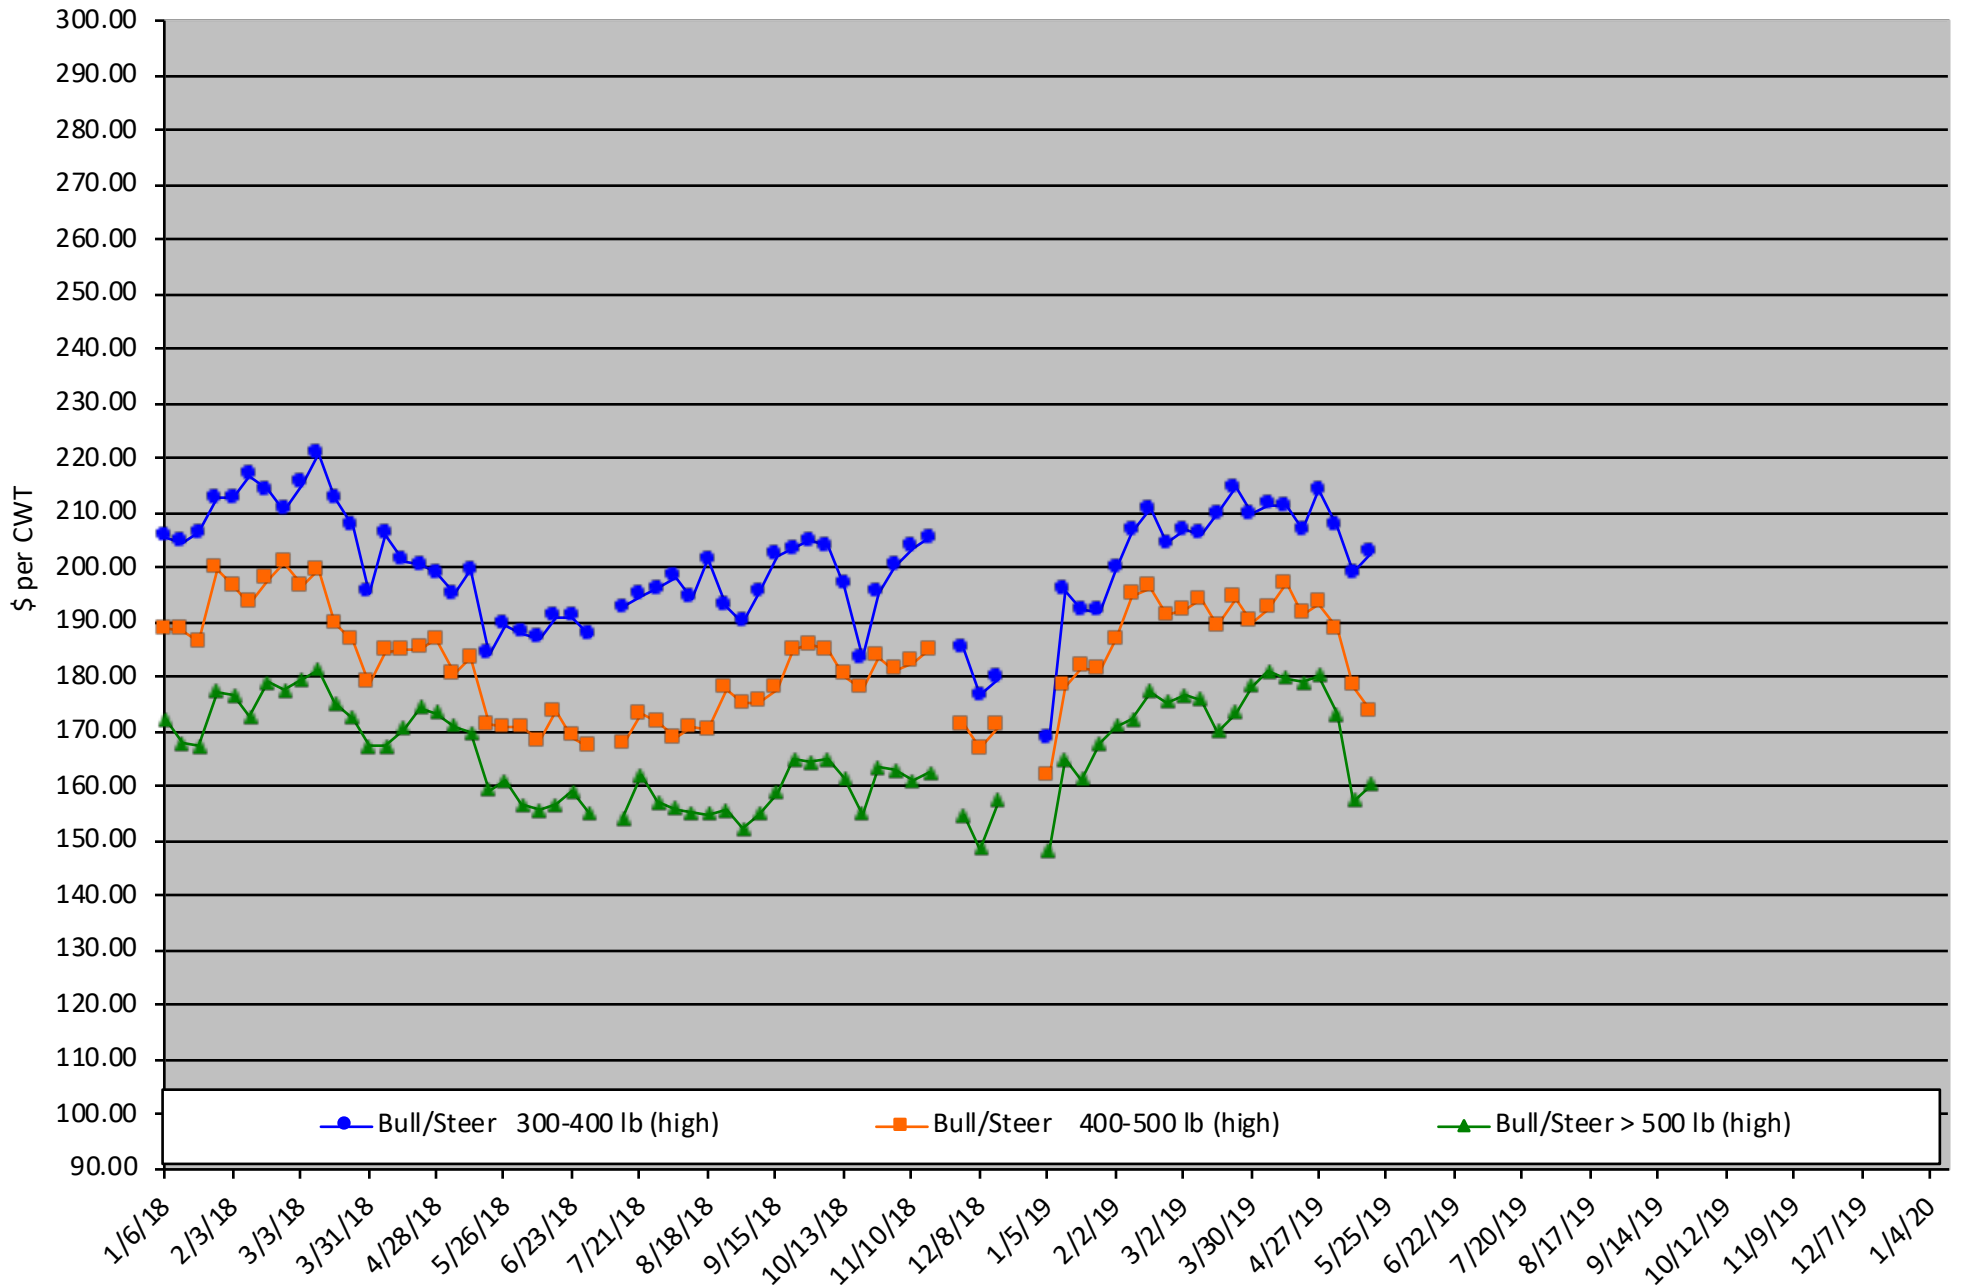

Calf Price Trends

Trend of the Highest Price Reported for Various Weight Calves, Average of 6 East & Central Texas Livestock Auctions

For a weekly email copy of this chart please subscribe at <http://beeffax.tamu.edu> or contact a Texas A&M AgriLife County Extension Agent

Chart created by Dr. Jason Banta, Extension Beef Cattle Specialist

Packer Cow PriceTrends

Trend of High and Low Prices Reported for Packer Cows, Average of 6 East & Central Texas Livestock Auctions

For a weekly email copy of this chart please subscribe at <http://beeffax.tamu.edu> or contact a Texas A&M AgriLife County Extension Agent

Chart created by Dr. Jason Banta, Extension Beef Cattle Specialist