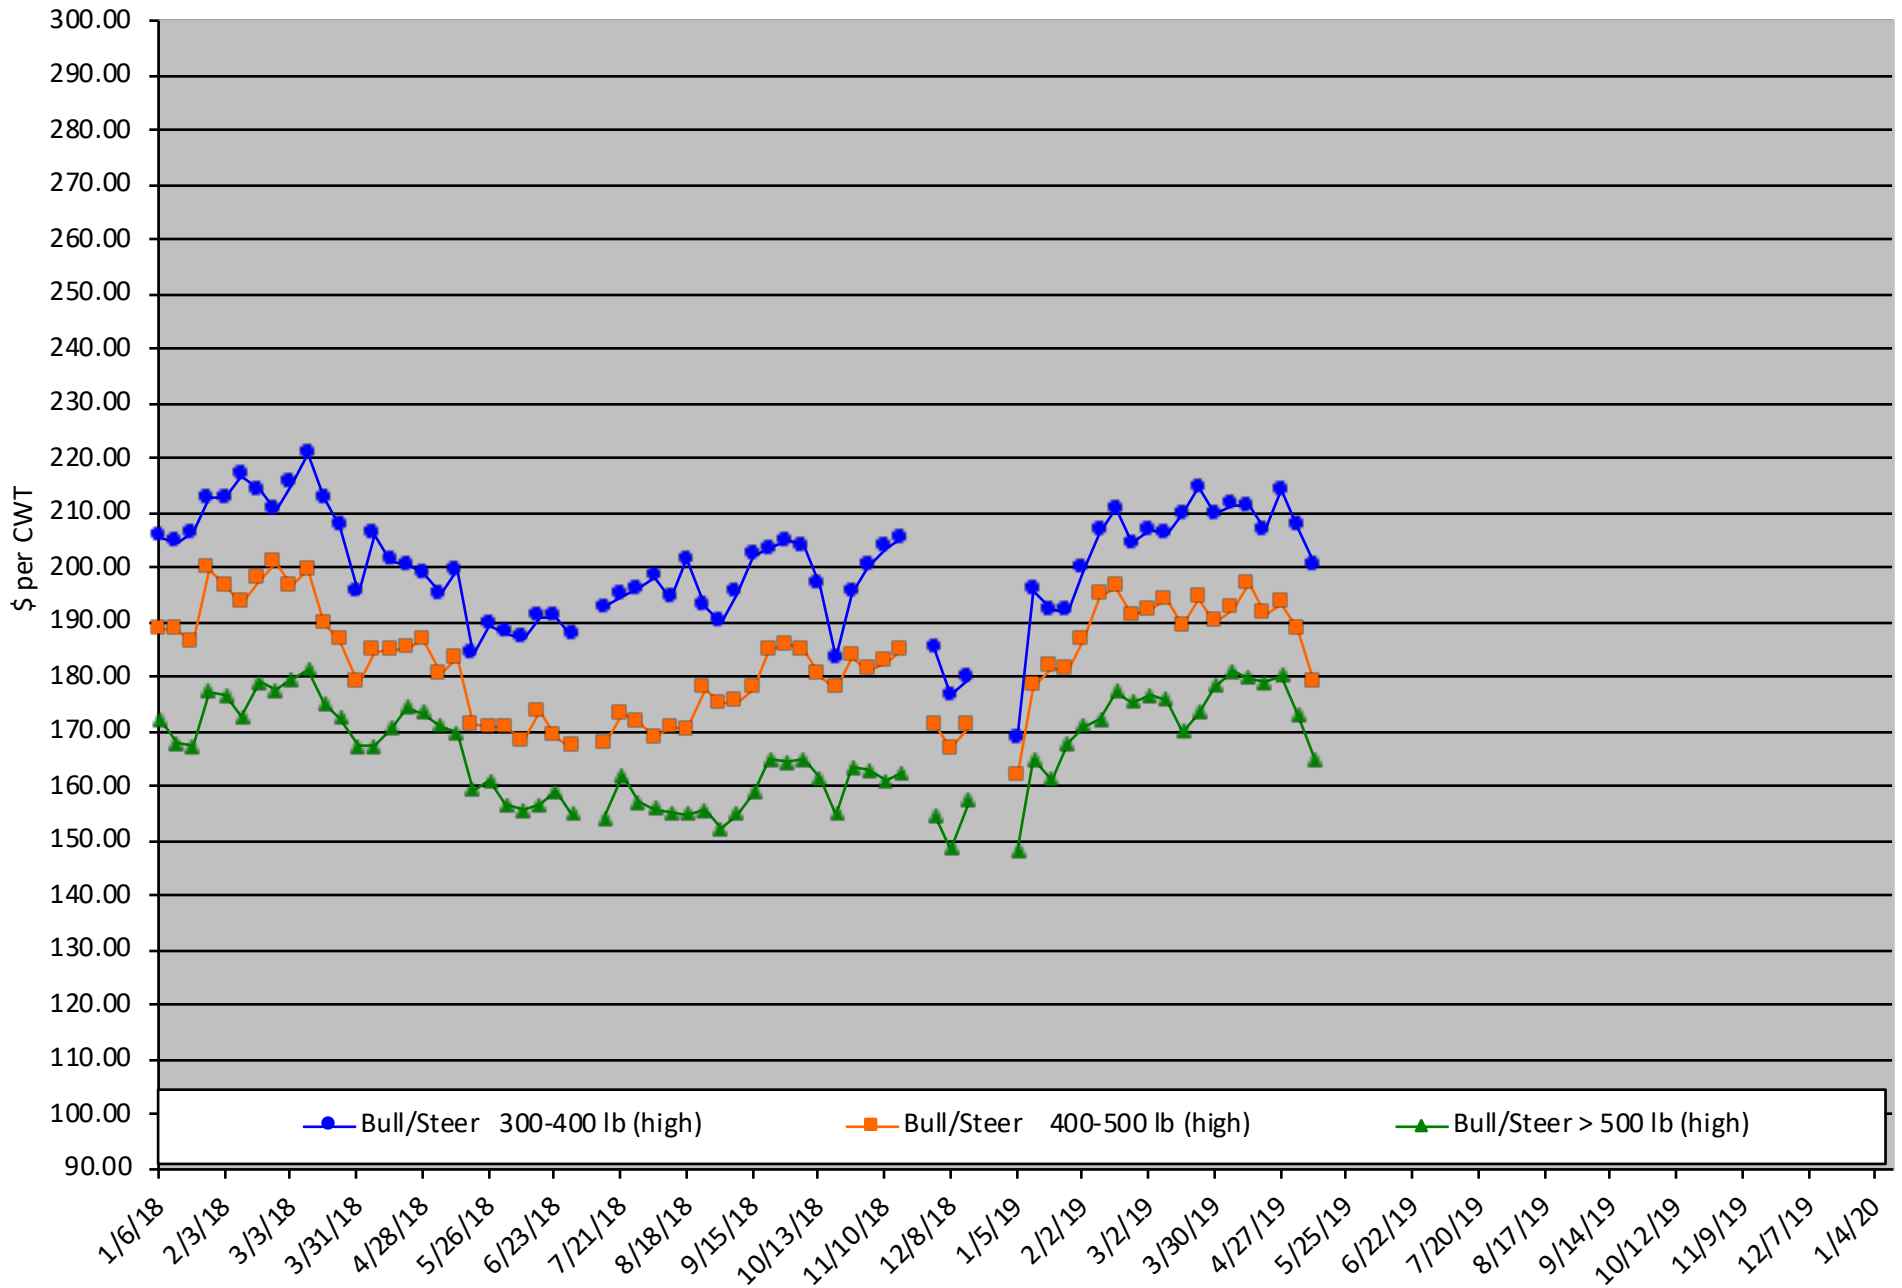

Calf Price Trends

Trend of the Highest Price Reported for Various Weight Calves, Average of 6 East & Central Texas Livestock Auctions

For a weekly email copy of this chart please subscribe at <http://beefax.tamu.edu> or contact a Texas A&M AgriLife County Extension Agent

Chart created by Dr. Jason Banta, Extension Beef Cattle Specialist

Packer Cow PriceTrends

Trend of High and Low Prices Reported for Packer Cows, Average of 6 East & Central Texas Livestock Auctions

For a weekly email copy of this chart please subscribe at <http://beeffax.tamu.edu> or contact a Texas A&M AgriLife County Extension Agent

Chart created by Dr. Jason Banta, Extension Beef Cattle Specialist