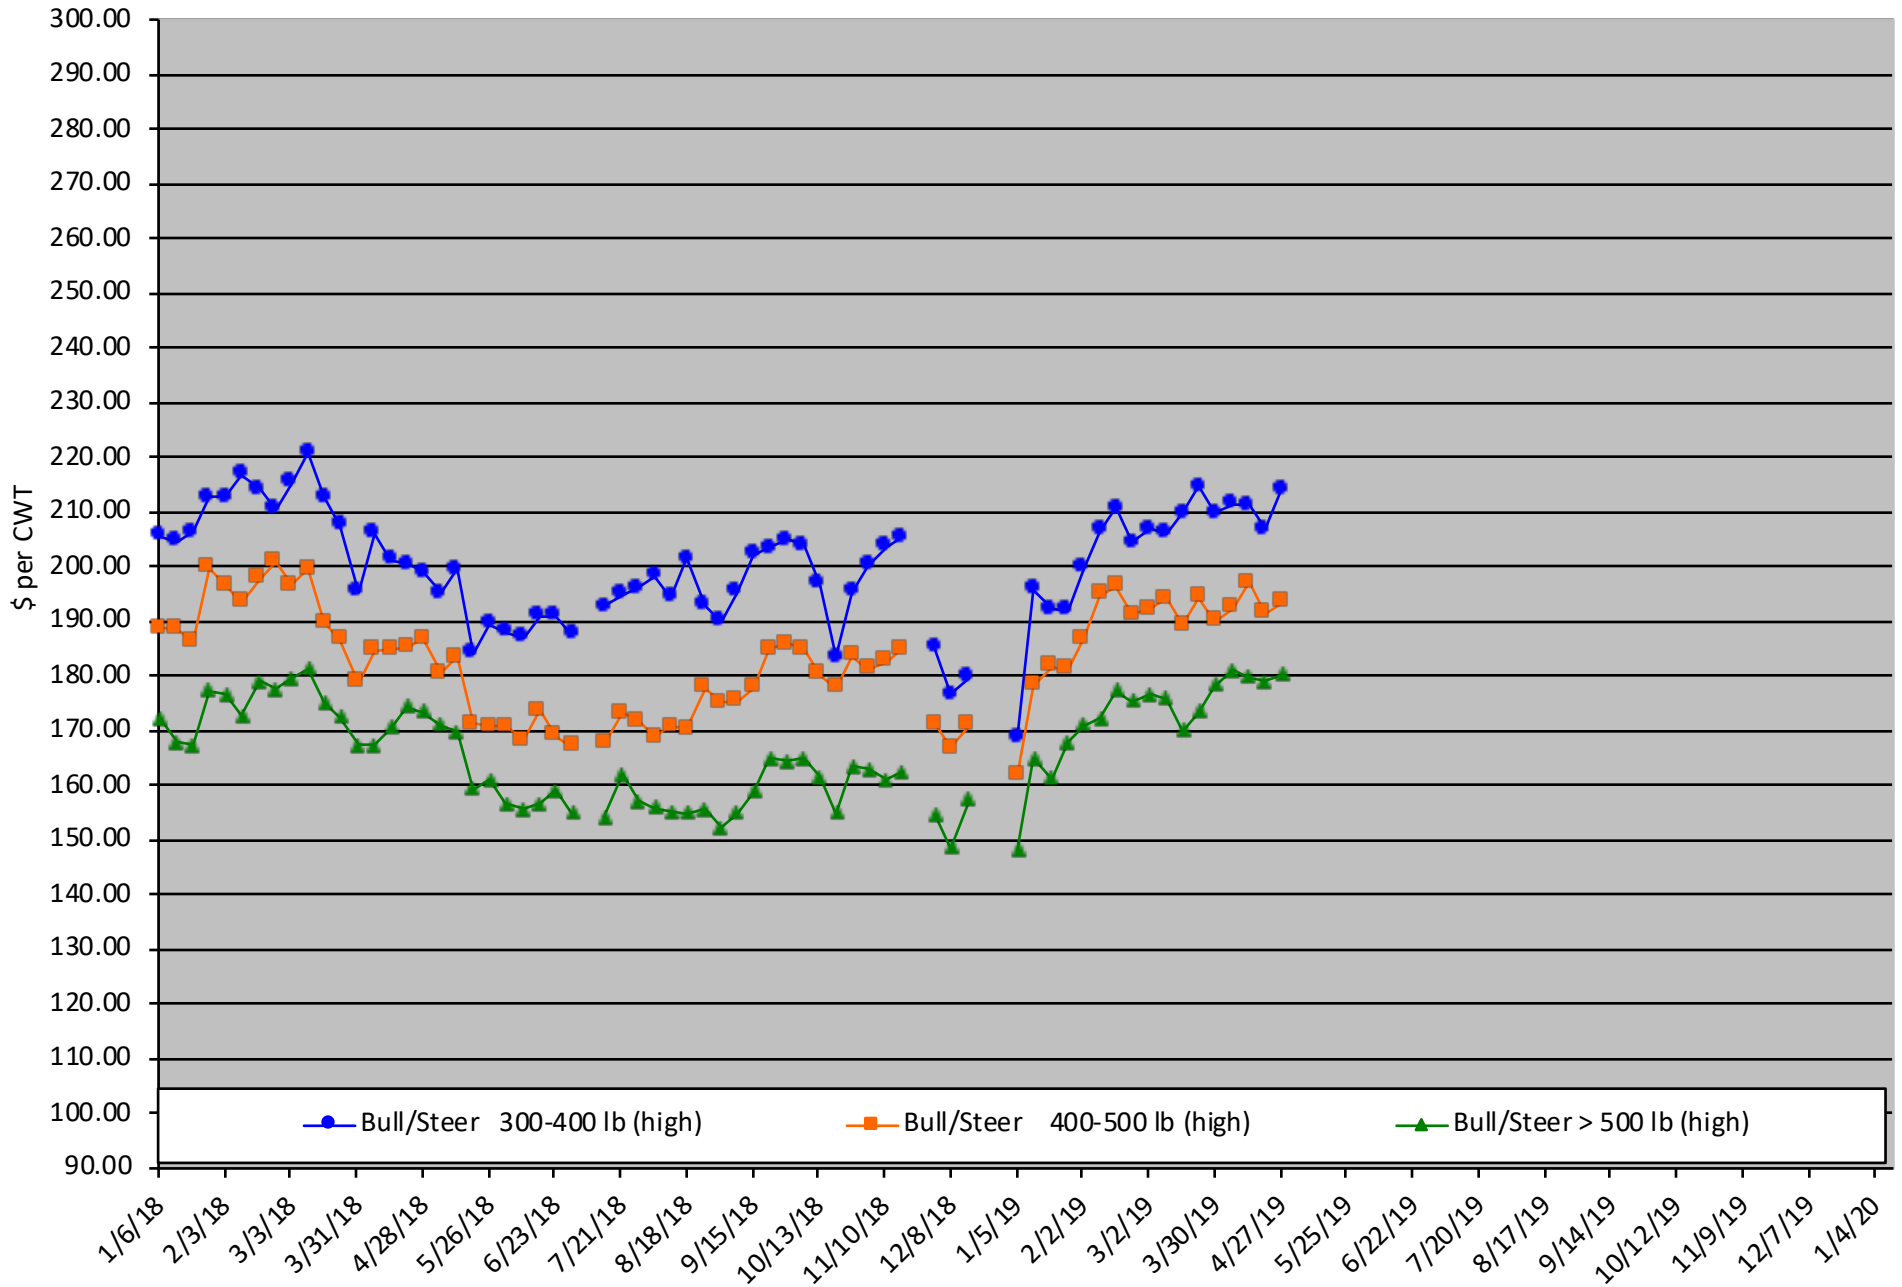

Calf Price Trends

Trend of the Highest Price Reported for Various Weight Calves, Average of 6 East & Central Texas Livestock Auctions

For a weekly email copy of this chart please subscribe at <http://beeffax.tamu.edu> or contact a Texas A&M AgriLife County Extension Agent

Chart created by Dr. Jason Banta, Extension Beef Cattle Specialist

Packer Cow PriceTrends

Trend of High and Low Prices Reported for Packer Cows, Average of 6 East & Central Texas Livestock Auctions

For a weekly email copy of this chart please subscribe at <http://beeffax.tamu.edu> or contact a Texas A&M AgriLife County Extension Agent

Chart created by Dr. Jason Banta, Extension Beef Cattle Specialist