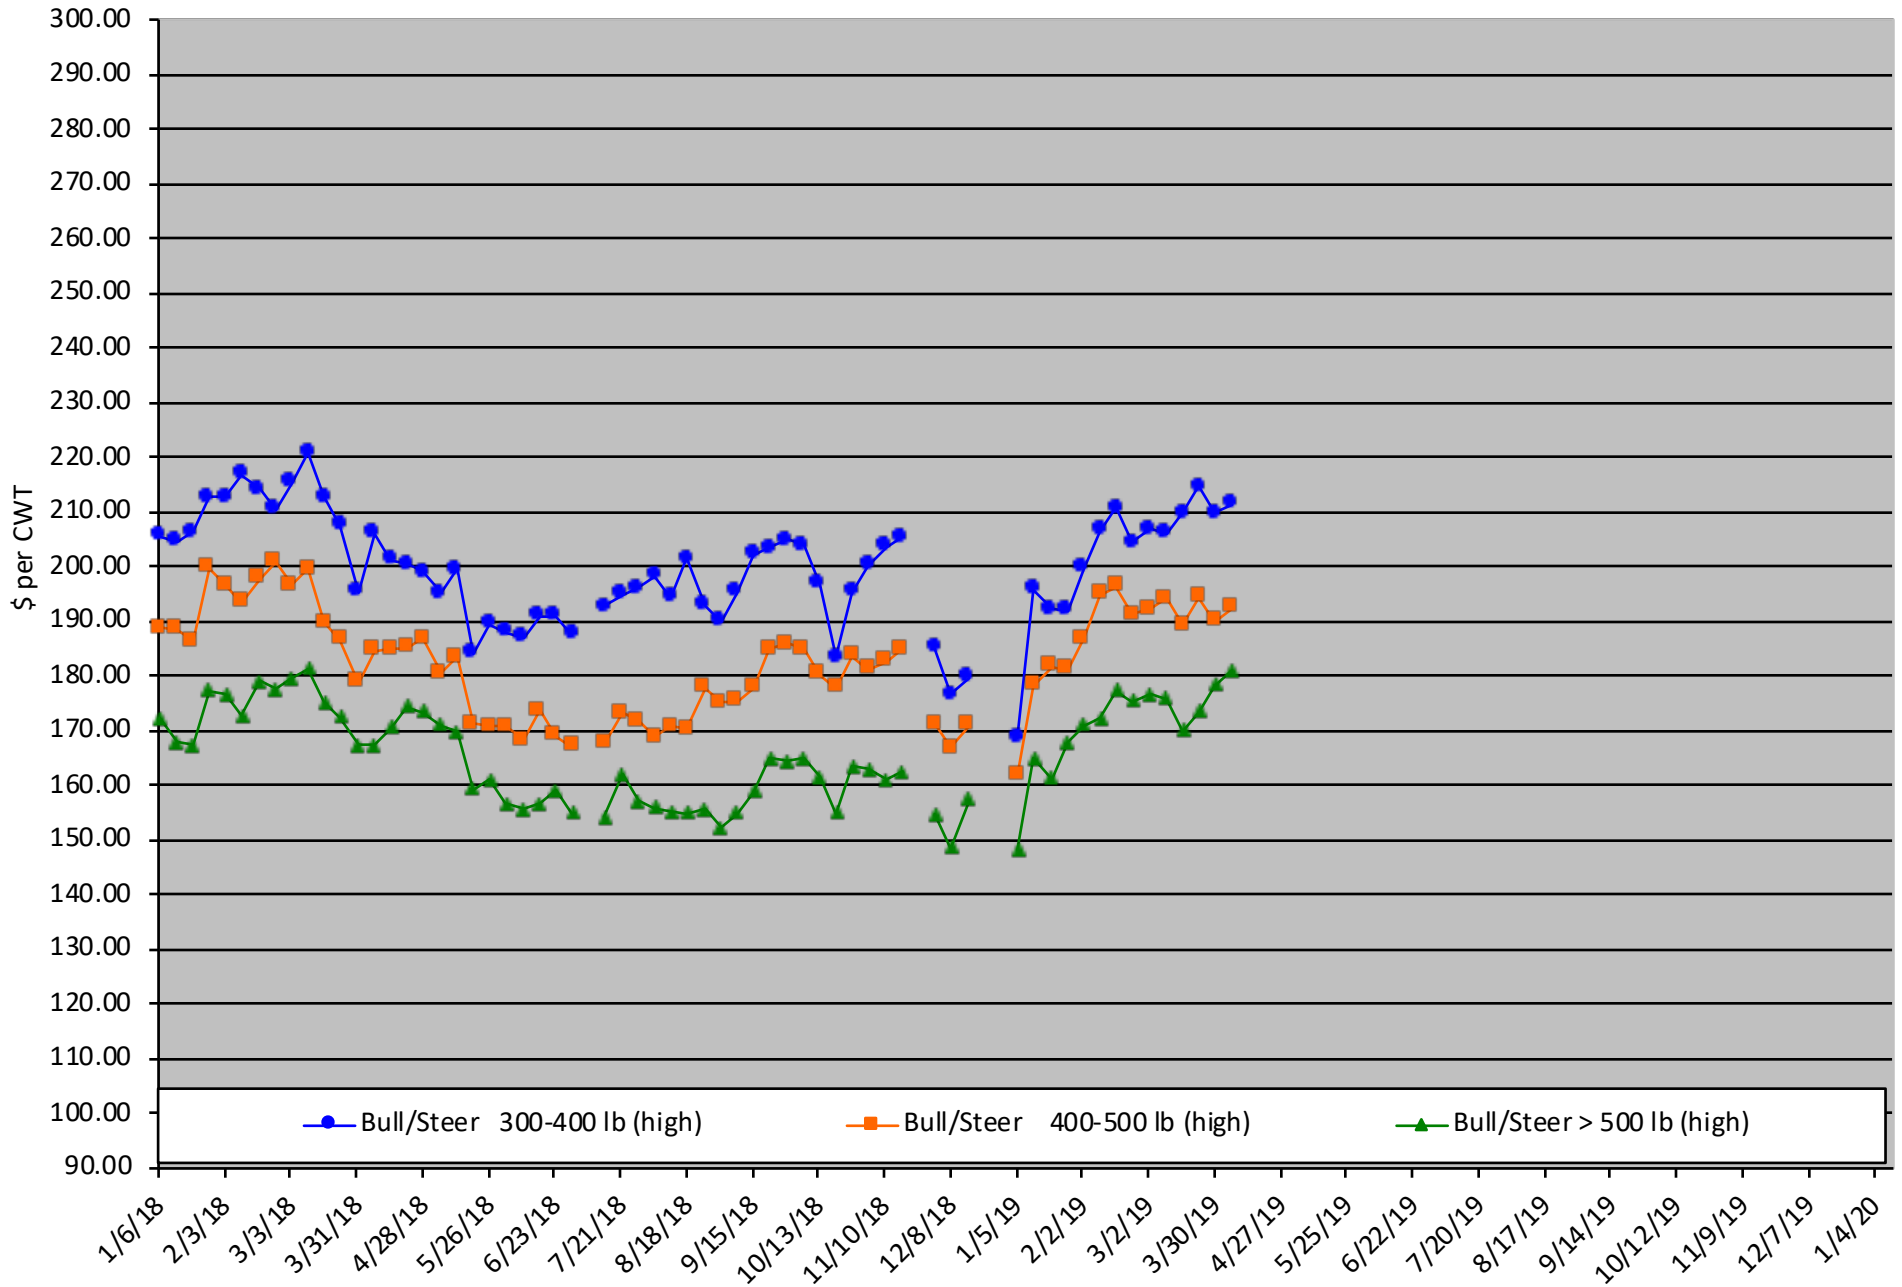

Calf Price Trends

Trend of the Highest Price Reported for Various Weight Calves, Average of 6 East & Central Texas Livestock Auctions

For a weekly email copy of this chart please subscribe at <http://beeffax.tamu.edu> or contact a Texas A&M AgriLife County Extension Agent

Chart created by Dr. Jason Banta, Extension Beef Cattle Specialist

Packer Cow PriceTrends

Trend of High and Low Prices Reported for Packer Cows, Average of 6 East & Central Texas Livestock Auctions

For a weekly email copy of this chart please subscribe at <http://beeffax.tamu.edu> or contact a Texas A&M AgriLife County Extension Agent

Chart created by Dr. Jason Banta, Extension Beef Cattle Specialist