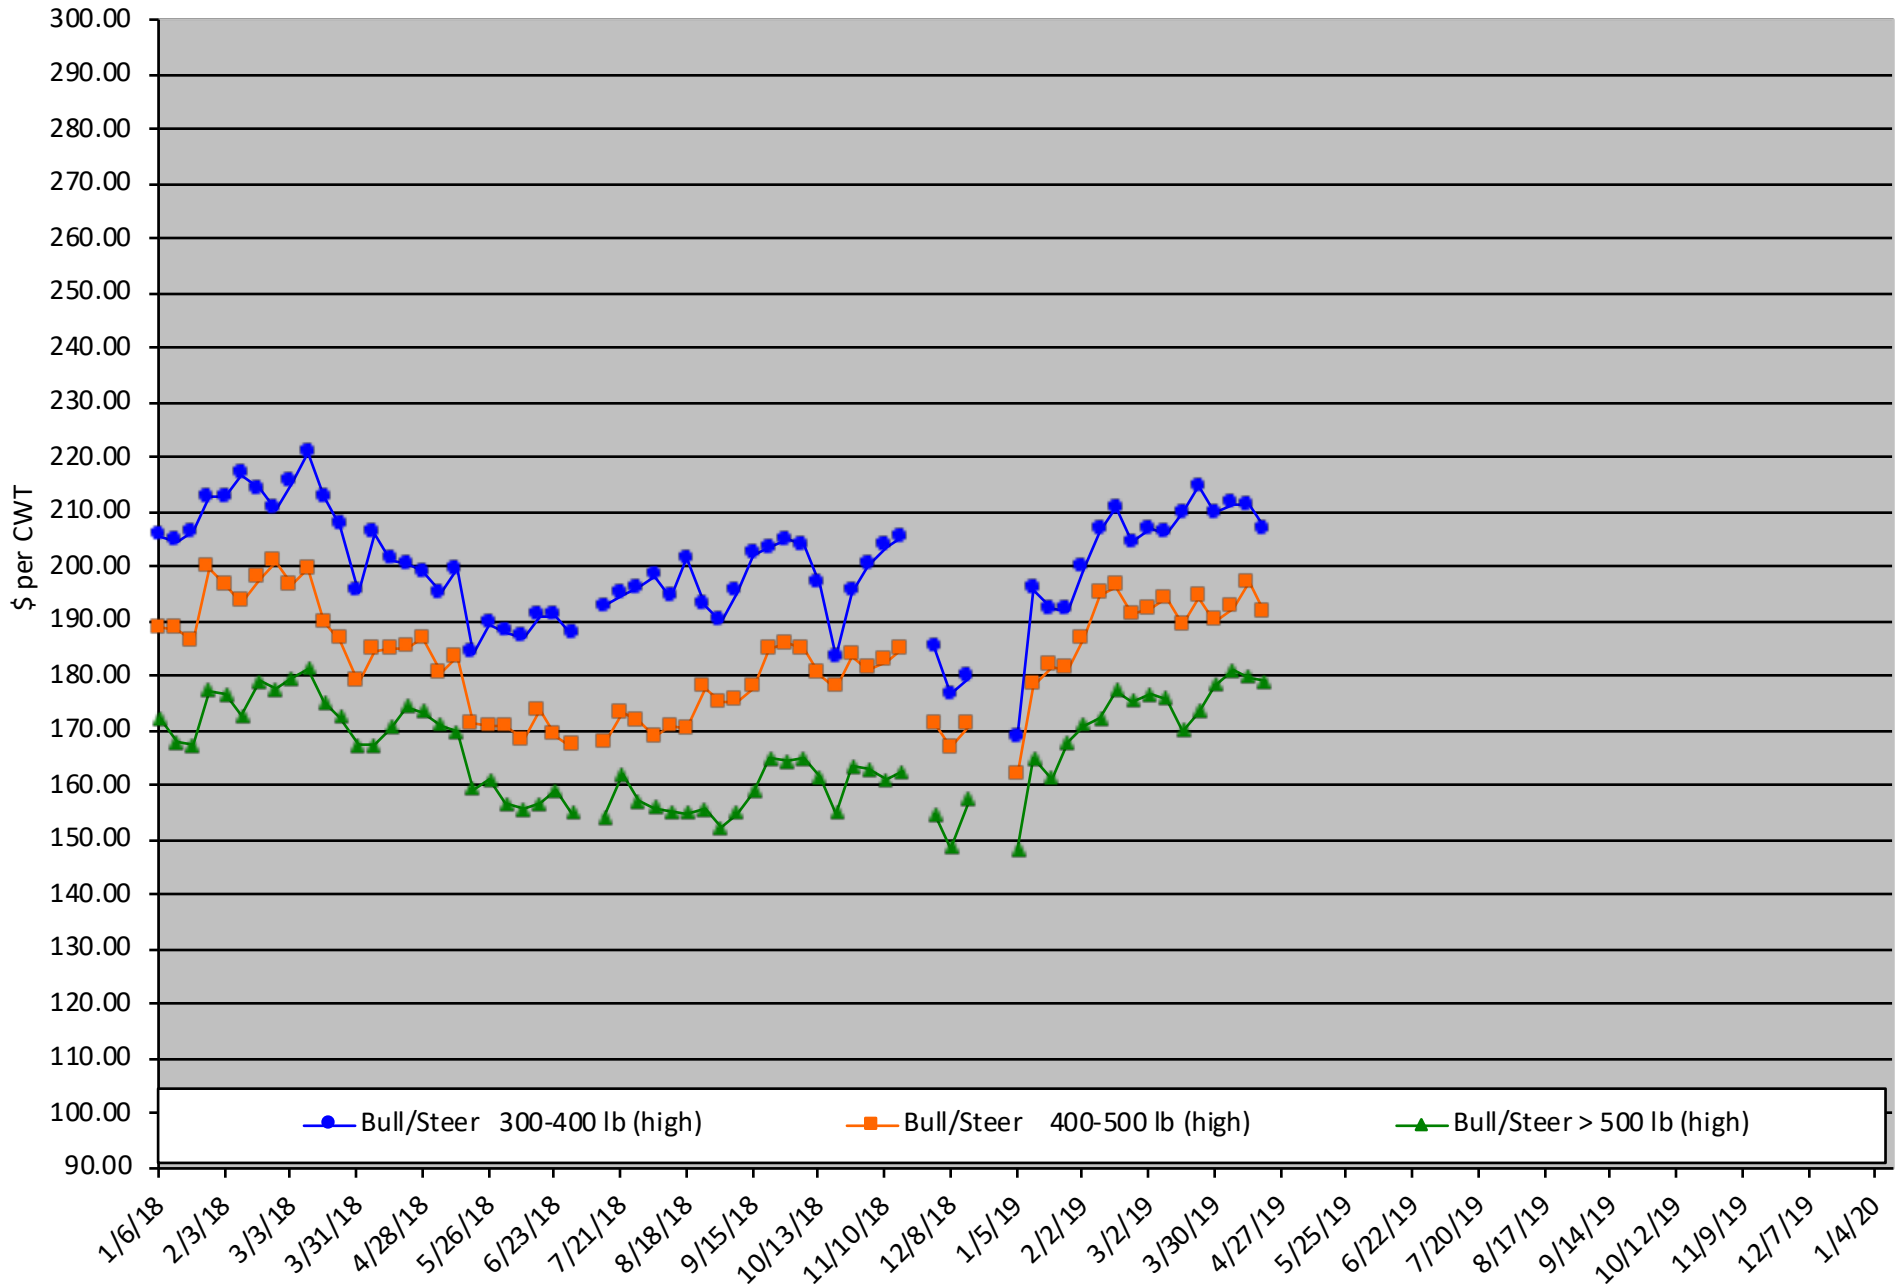

Calf Price Trends

Trend of the Highest Price Reported for Various Weight Calves, Average of 6 East & Central Texas Livestock Auctions

For a weekly email copy of this chart please subscribe at <http://beeffax.tamu.edu> or contact a Texas A&M AgriLife County Extension Agent

Chart created by Dr. Jason Banta, Extension Beef Cattle Specialist

Packer Cow PriceTrends

Trend of High and Low Prices Reported for Packer Cows, Average of 6 East & Central Texas Livestock Auctions

For a weekly email copy of this chart please subscribe at <http://beeffax.tamu.edu> or contact a Texas A&M AgriLife County Extension Agent

Chart created by Dr. Jason Banta, Extension Beef Cattle Specialist