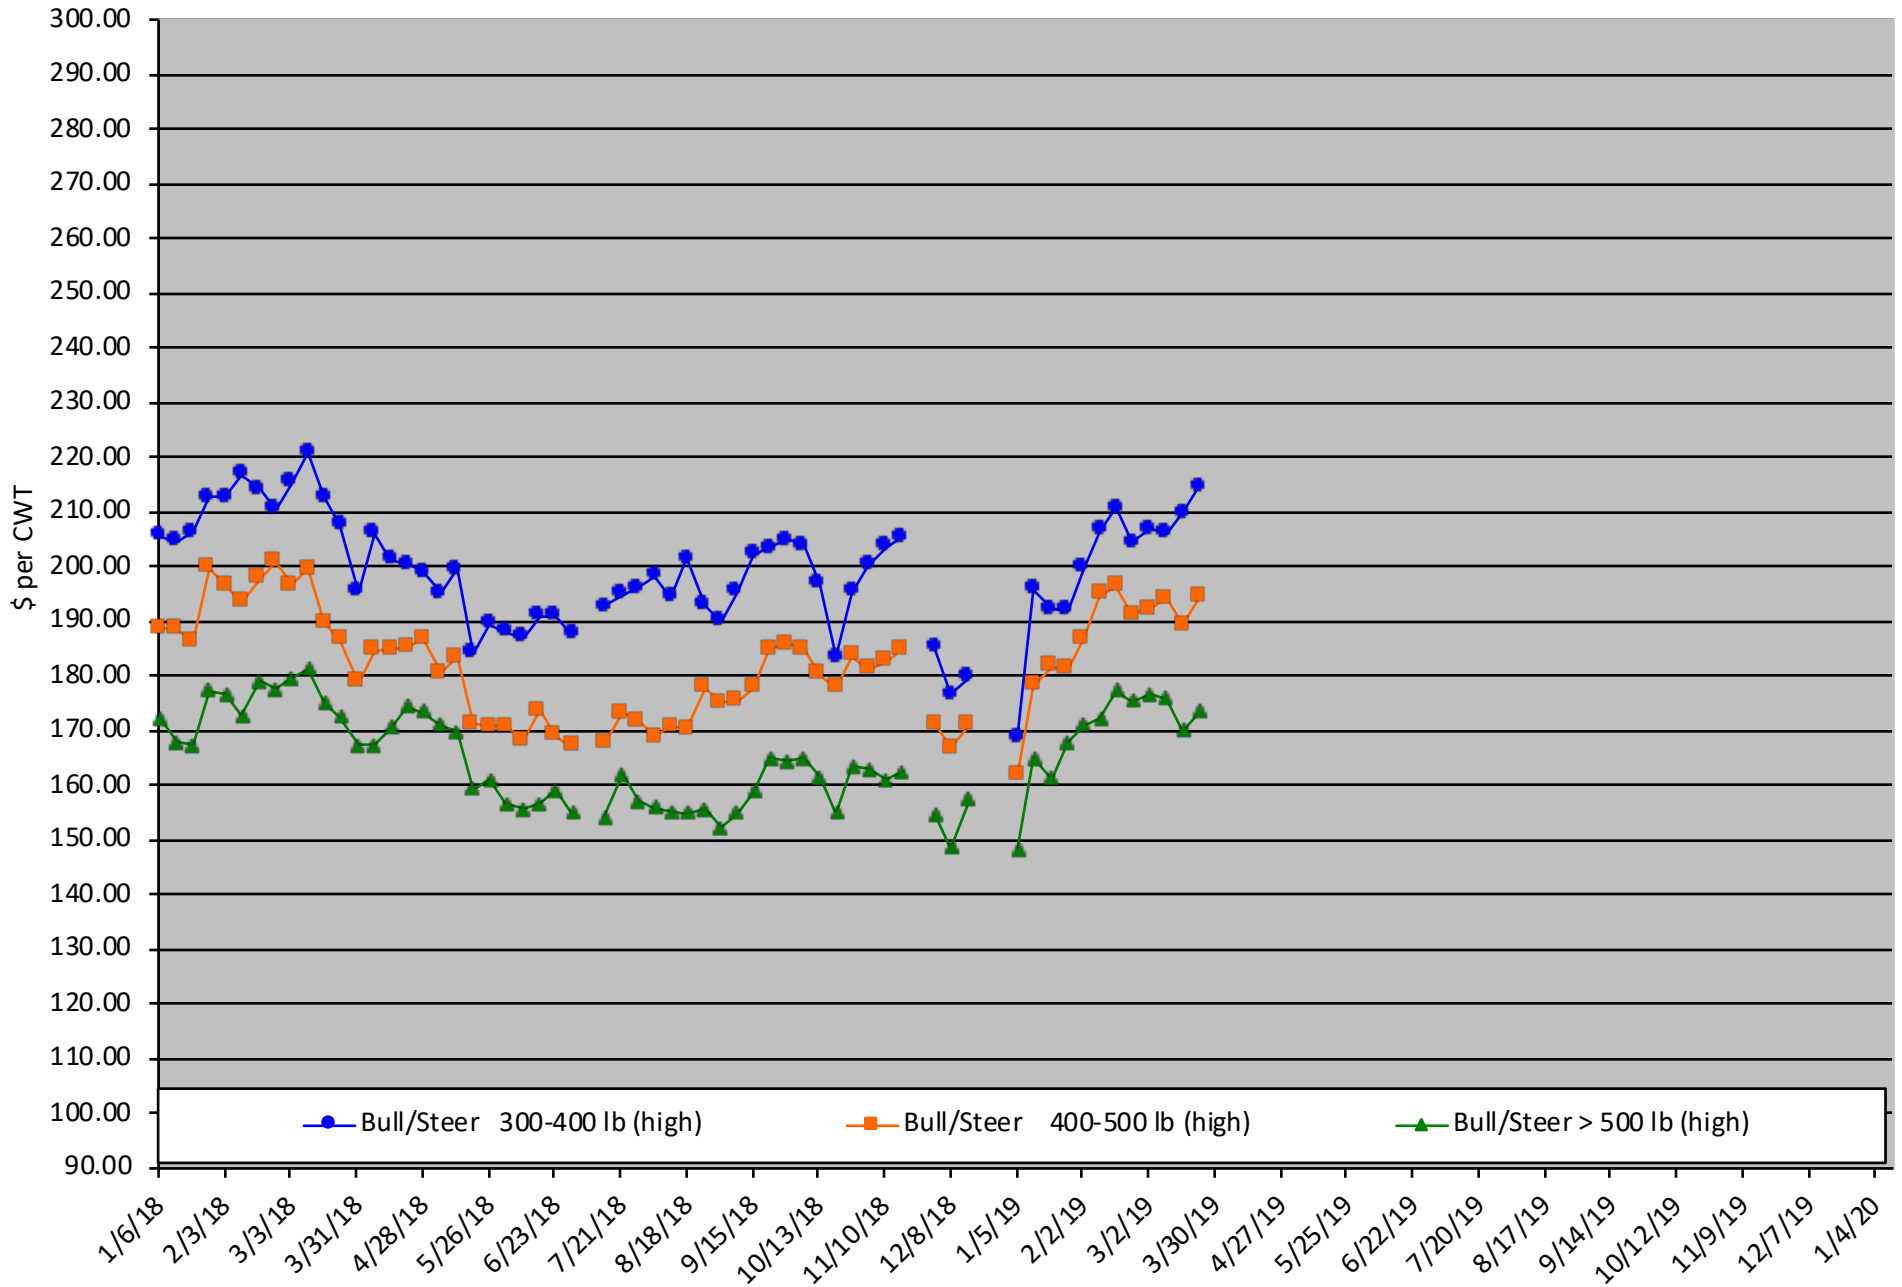

Calf Price Trends

Trend of the Highest Price Reported for Various Weight Calves, Average of 6 East & Central Texas Livestock Auctions

For a weekly email copy of this chart please subscribe at <http://beeffax.tamu.edu> or contact a Texas A&M AgriLife County Extension Agent

Chart created by Dr. Jason Banta, Extension Beef Cattle Specialist

Packer Cow PriceTrends

Trend of High and Low Prices Reported for Packer Cows, Average of 6 East & Central Texas Livestock Auctions

For a weekly email copy of this chart please subscribe at <http://beeffax.tamu.edu> or contact a Texas A&M AgriLife County Extension Agent

Chart created by Dr. Jason Banta, Extension Beef Cattle Specialist