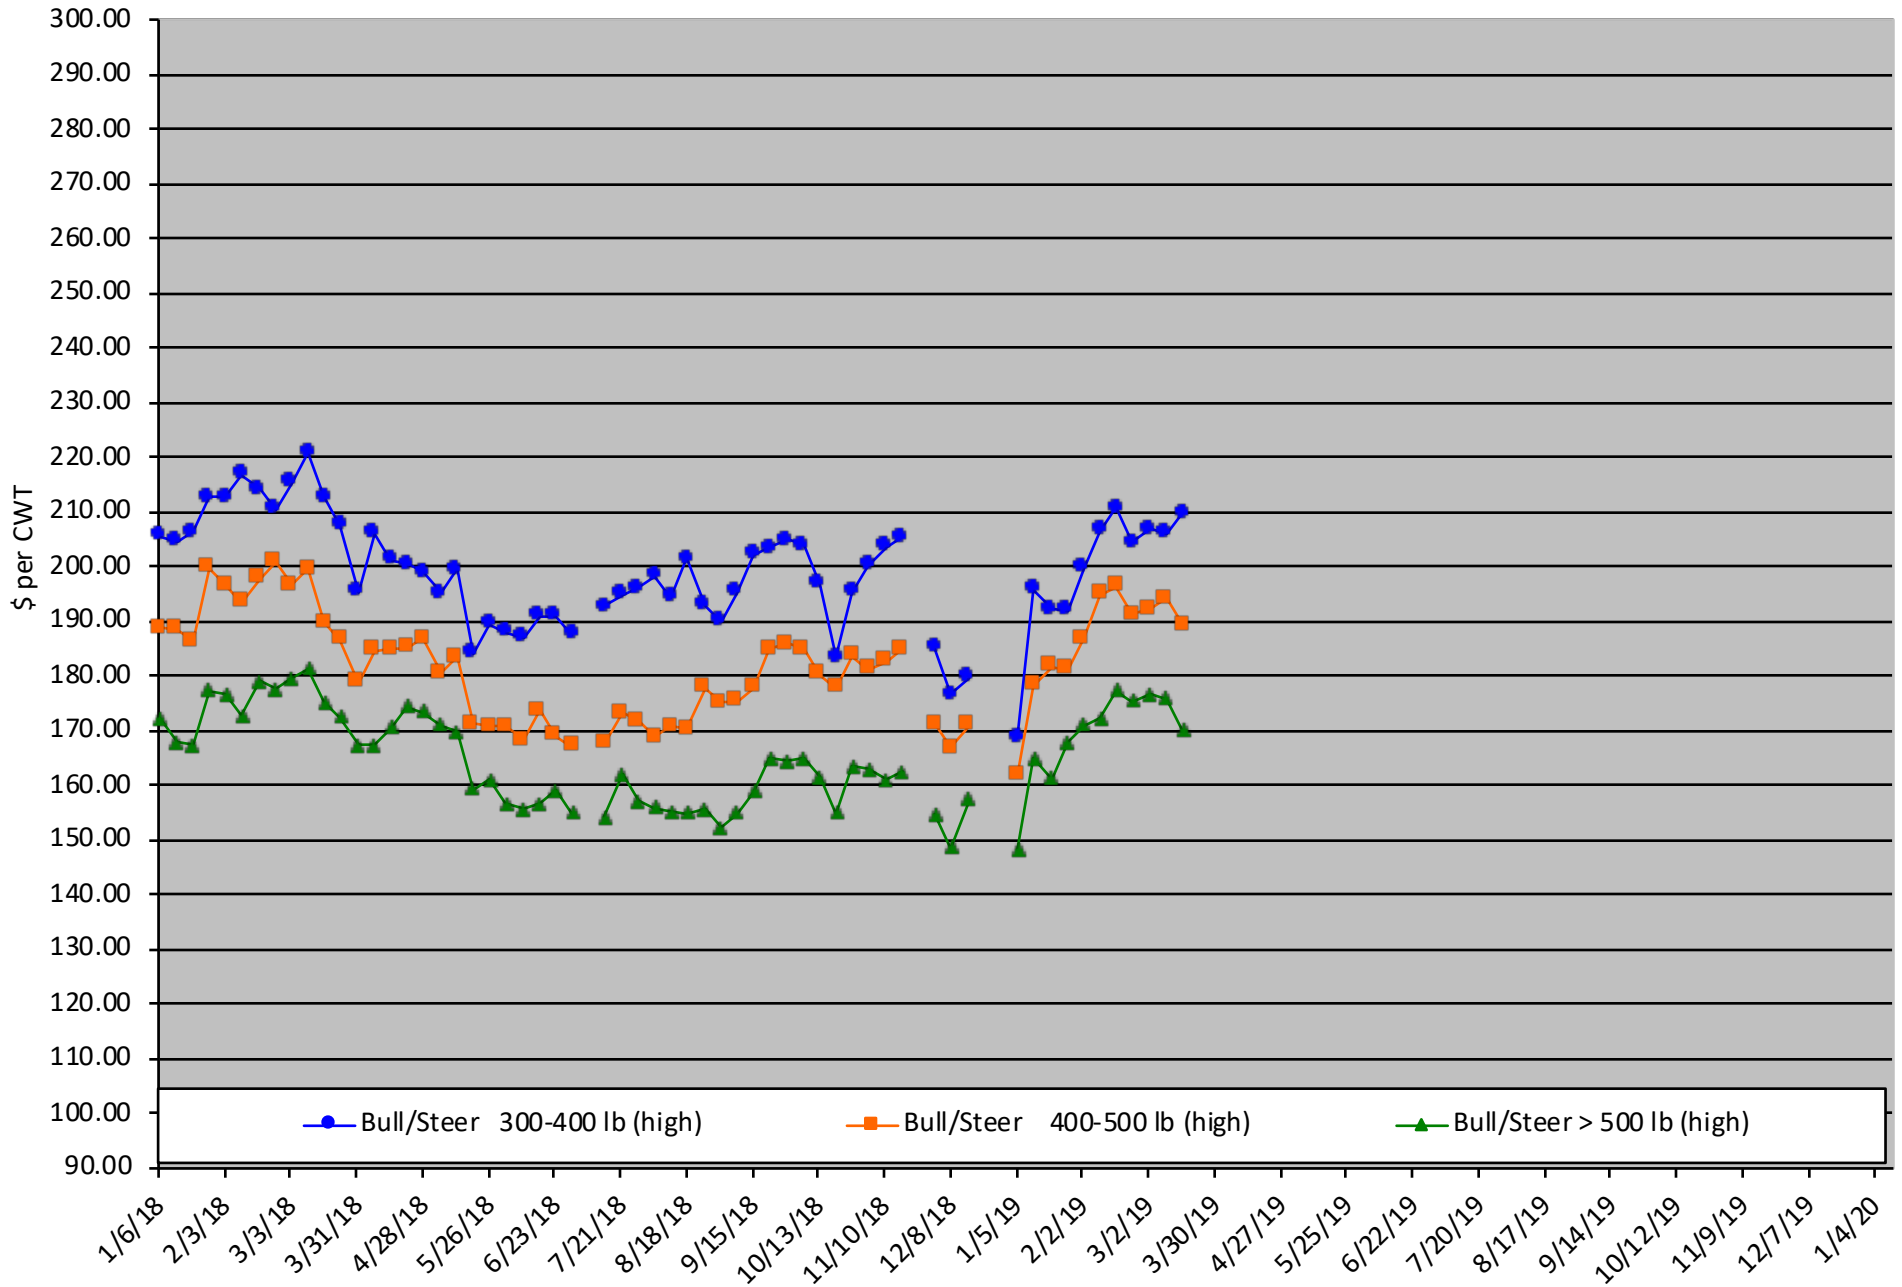

Calf Price Trends

Trend of the Highest Price Reported for Various Weight Calves, Average of 6 East & Central Texas Livestock Auctions

For a weekly email copy of this chart please subscribe at <http://beeffax.tamu.edu> or contact a Texas A&M AgriLife County Extension Agent

Chart created by Dr. Jason Banta, Extension Beef Cattle Specialist

Packer Cow PriceTrends

Trend of High and Low Prices Reported for Packer Cows, Average of 6 East & Central Texas Livestock Auctions

For a weekly email copy of this chart please subscribe at <http://beeffax.tamu.edu> or contact a Texas A&M AgriLife County Extension Agent

Chart created by Dr. Jason Banta, Extension Beef Cattle Specialist