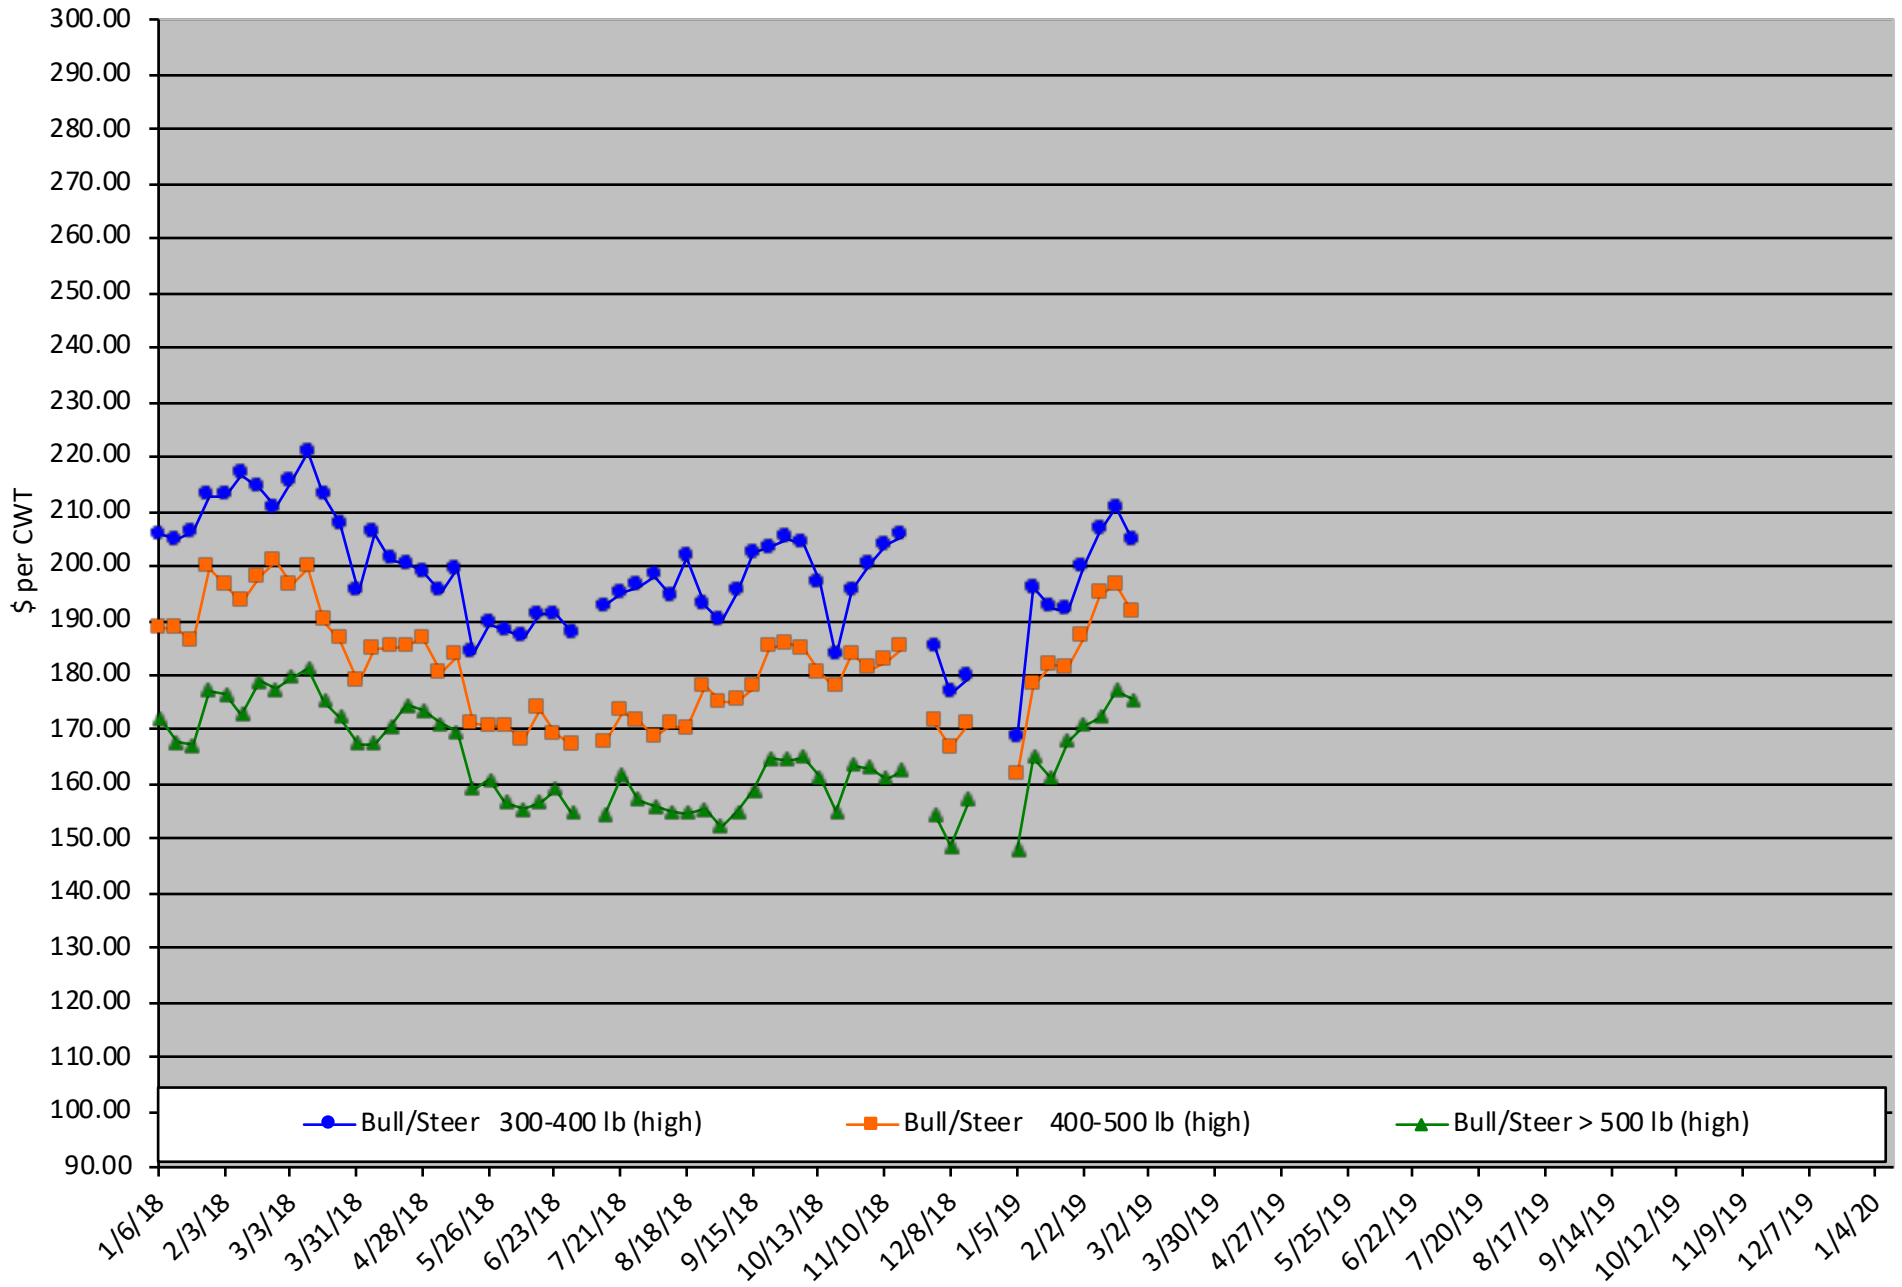

Calf Price Trends

Trend of the Highest Price Reported for Various Weight Calves, Average of 6 East & Central Texas Livestock Auctions

For a weekly email copy of this chart please subscribe at <http://beeffax.tamu.edu> or contact a Texas A&M AgriLife County Extension Agent

Chart created by Dr. Jason Banta, Extension Beef Cattle Specialist

Packer Cow PriceTrends

Trend of High and Low Prices Reported for Packer Cows, Average of 6 East & Central Texas Livestock Auctions

For a weekly email copy of this chart please subscribe at <http://beeffax.tamu.edu> or contact a Texas A&M AgriLife County Extension Agent

Chart created by Dr. Jason Banta, Extension Beef Cattle Specialist