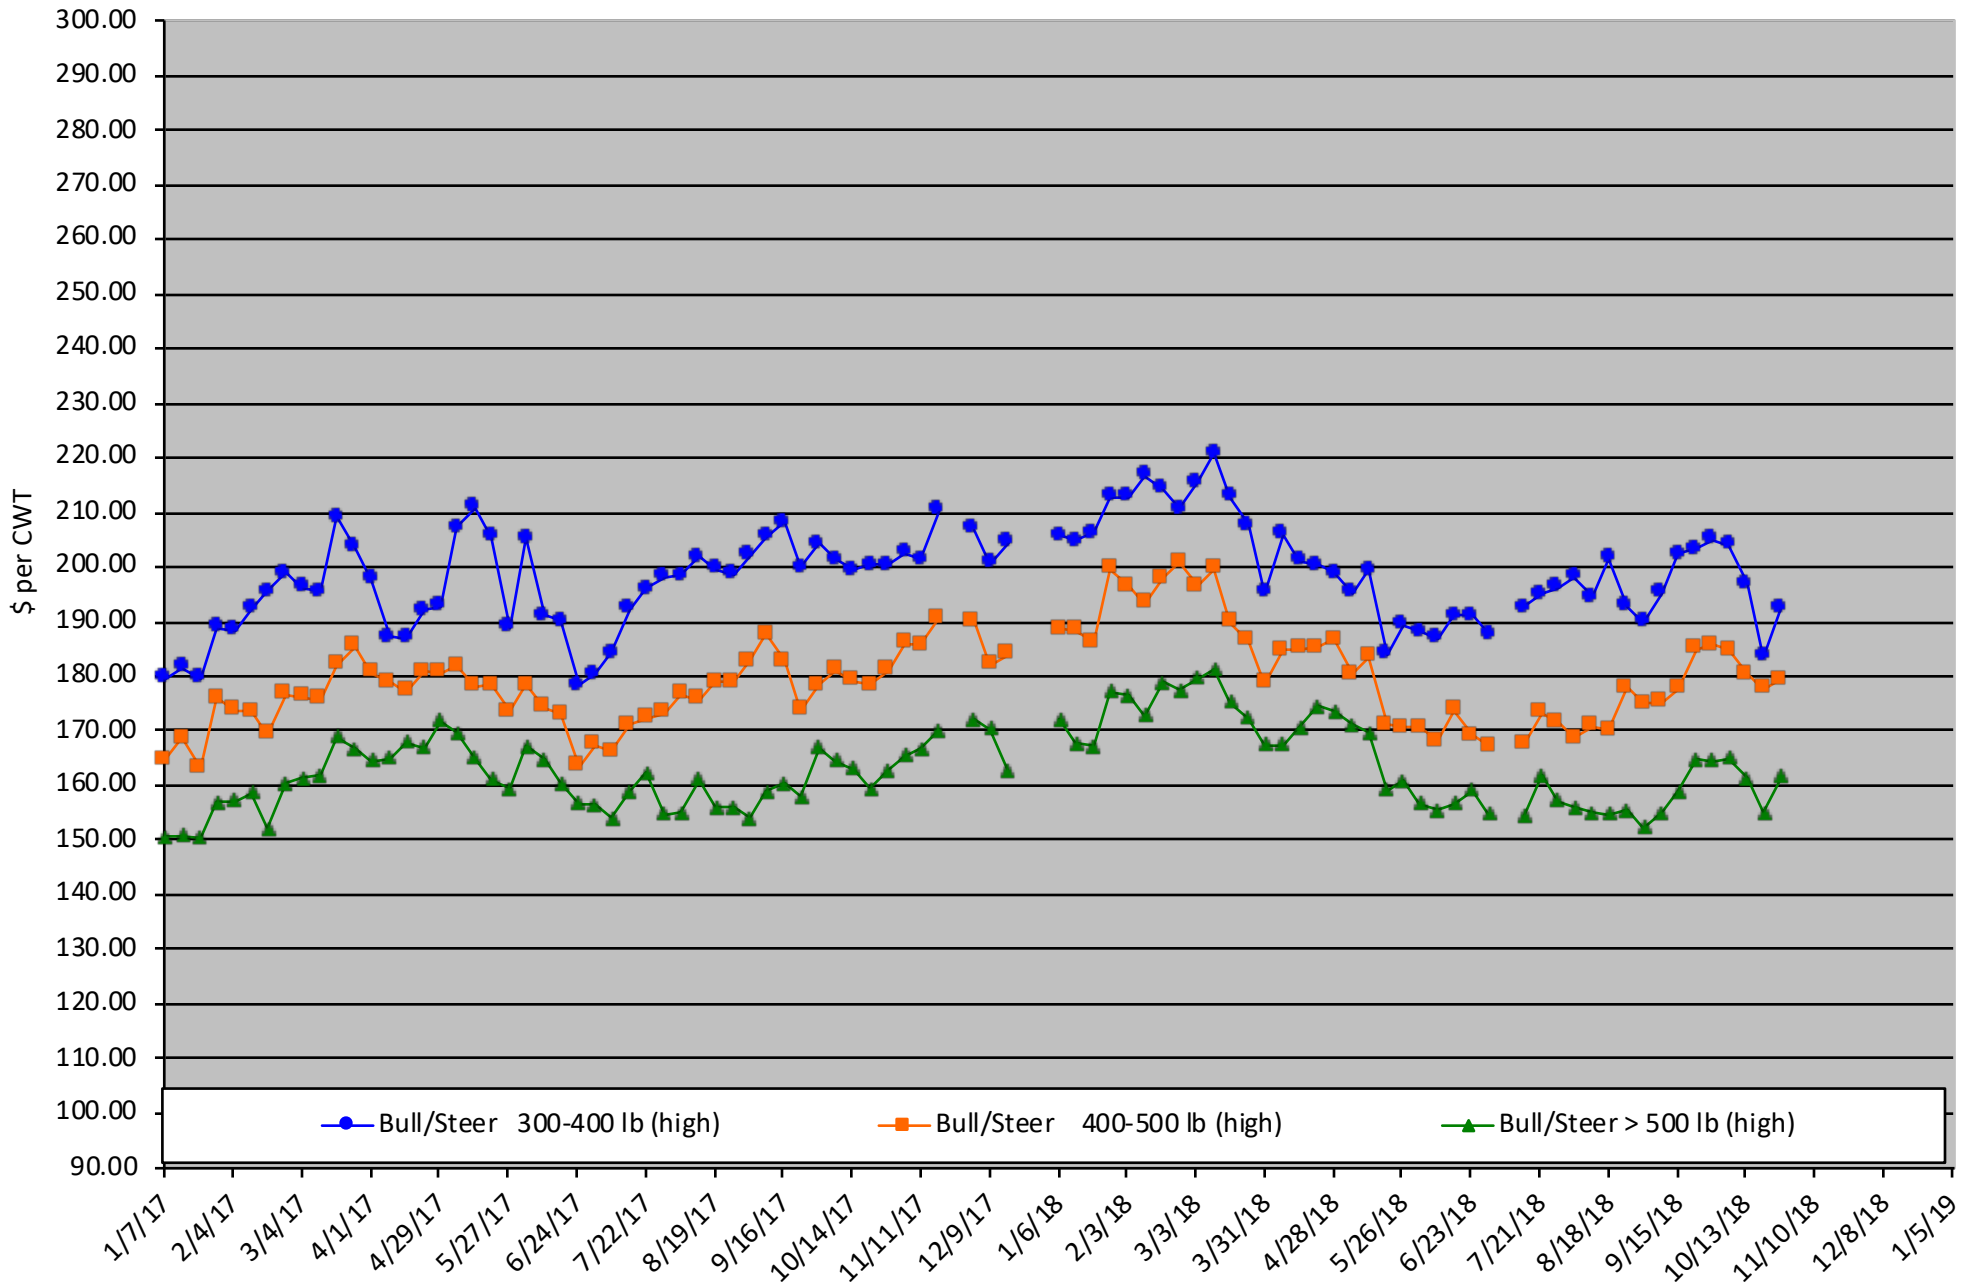

# Calf Price Trends

Trend of the Highest Price Reported for Various Weight Calves, Average of 6 East & Central Texas Livestock Auctions

For a weekly email copy of this chart please subscribe at <http://beeffax.tamu.edu> or contact a Texas A&M AgriLife County Extension Agent

Chart created by Dr. Jason Banta, Extension Beef Cattle Specialist