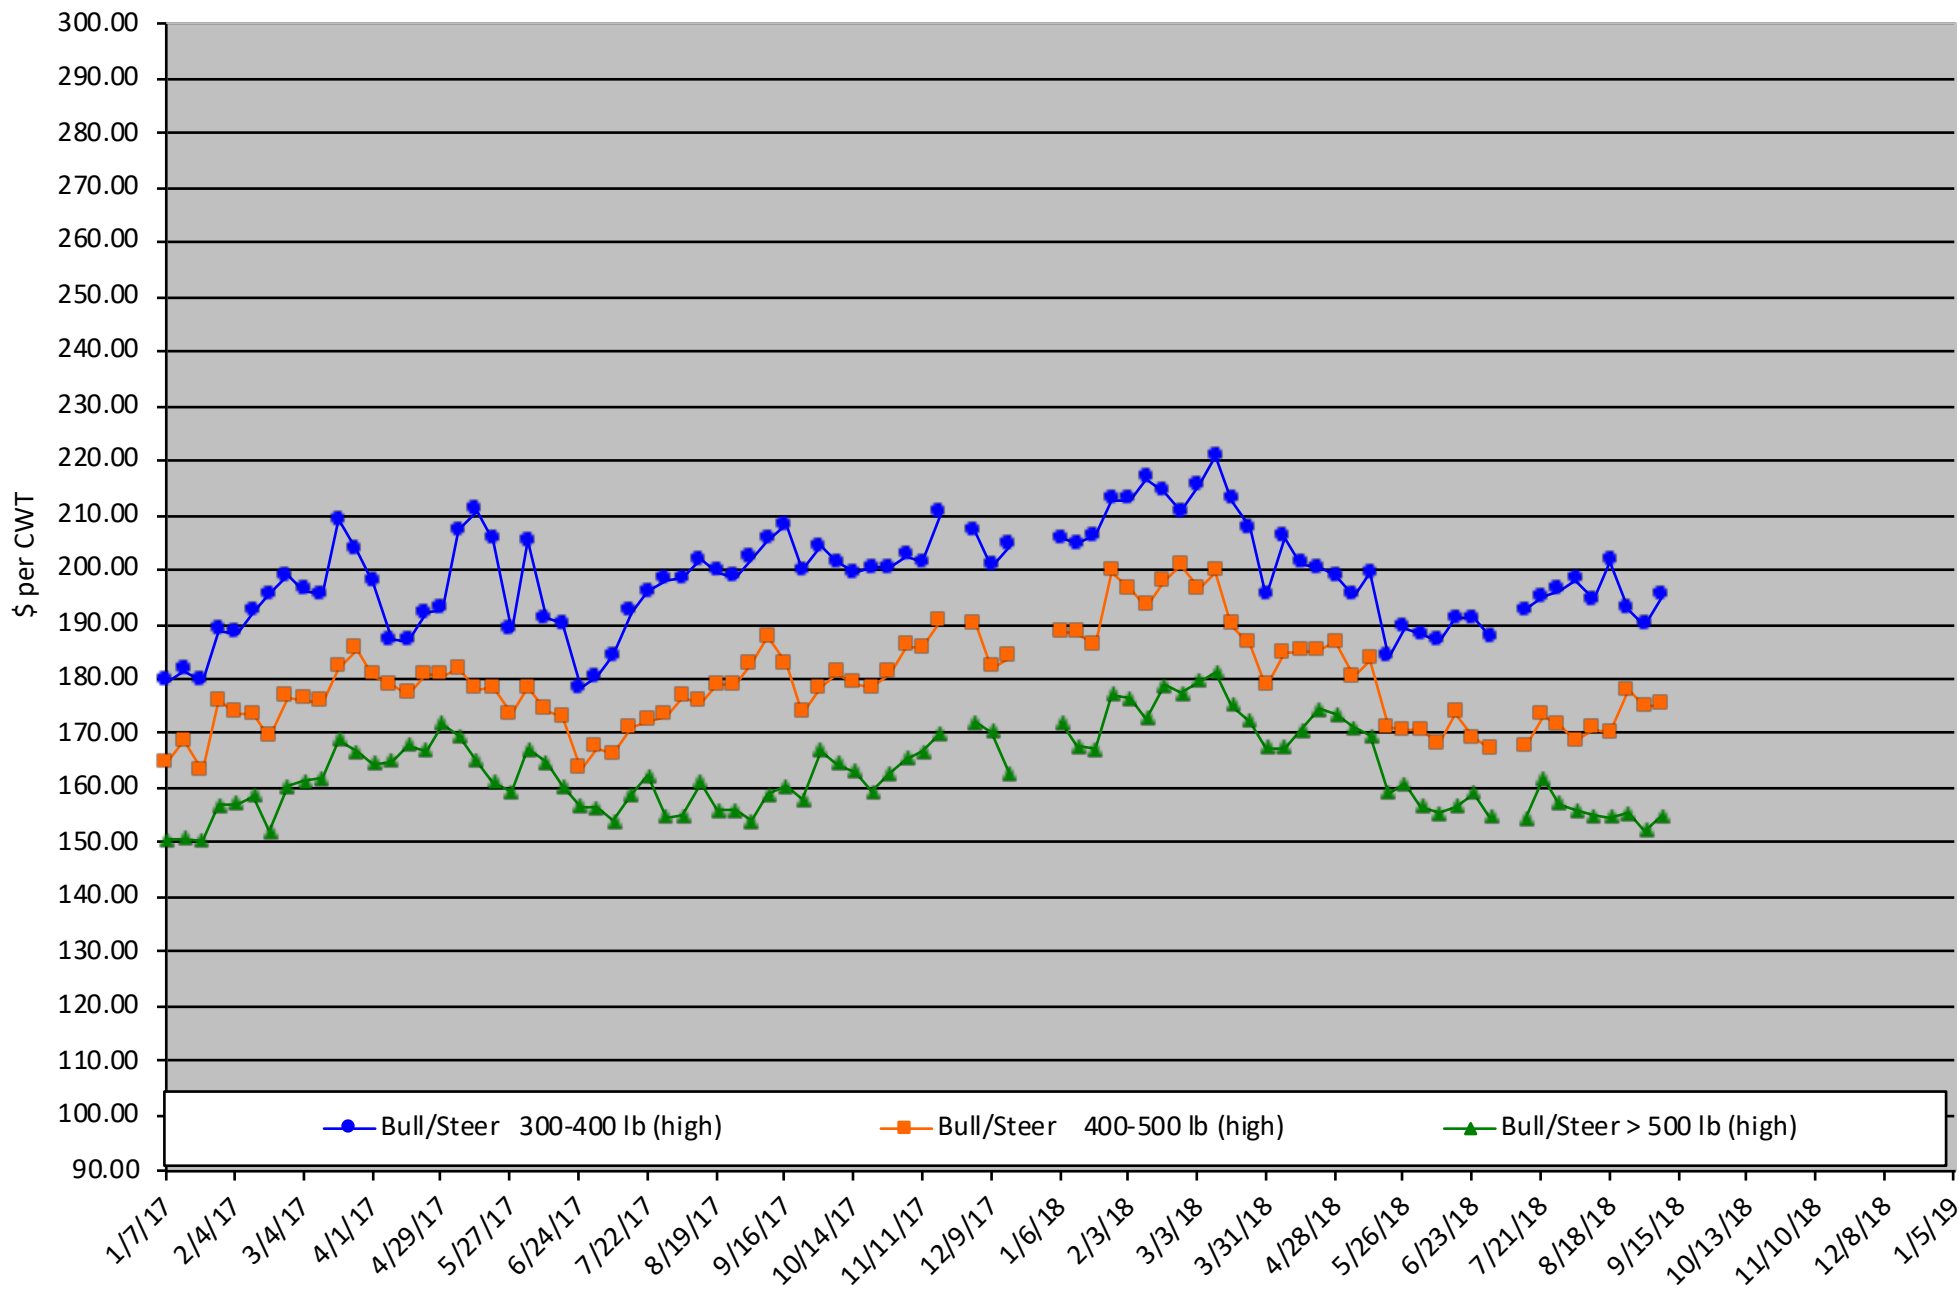

# Calf Price Trends

Trend of the Highest Price Reported for Various Weight Calves, Average of 6 East & Central Texas Livestock Auctions

For a weekly email copy of this chart please subscribe at <http://beeffax.tamu.edu> or contact a Texas A&M AgriLife County Extension Agent

Chart created by Dr. Jason Banta, Extension Beef Cattle Specialist