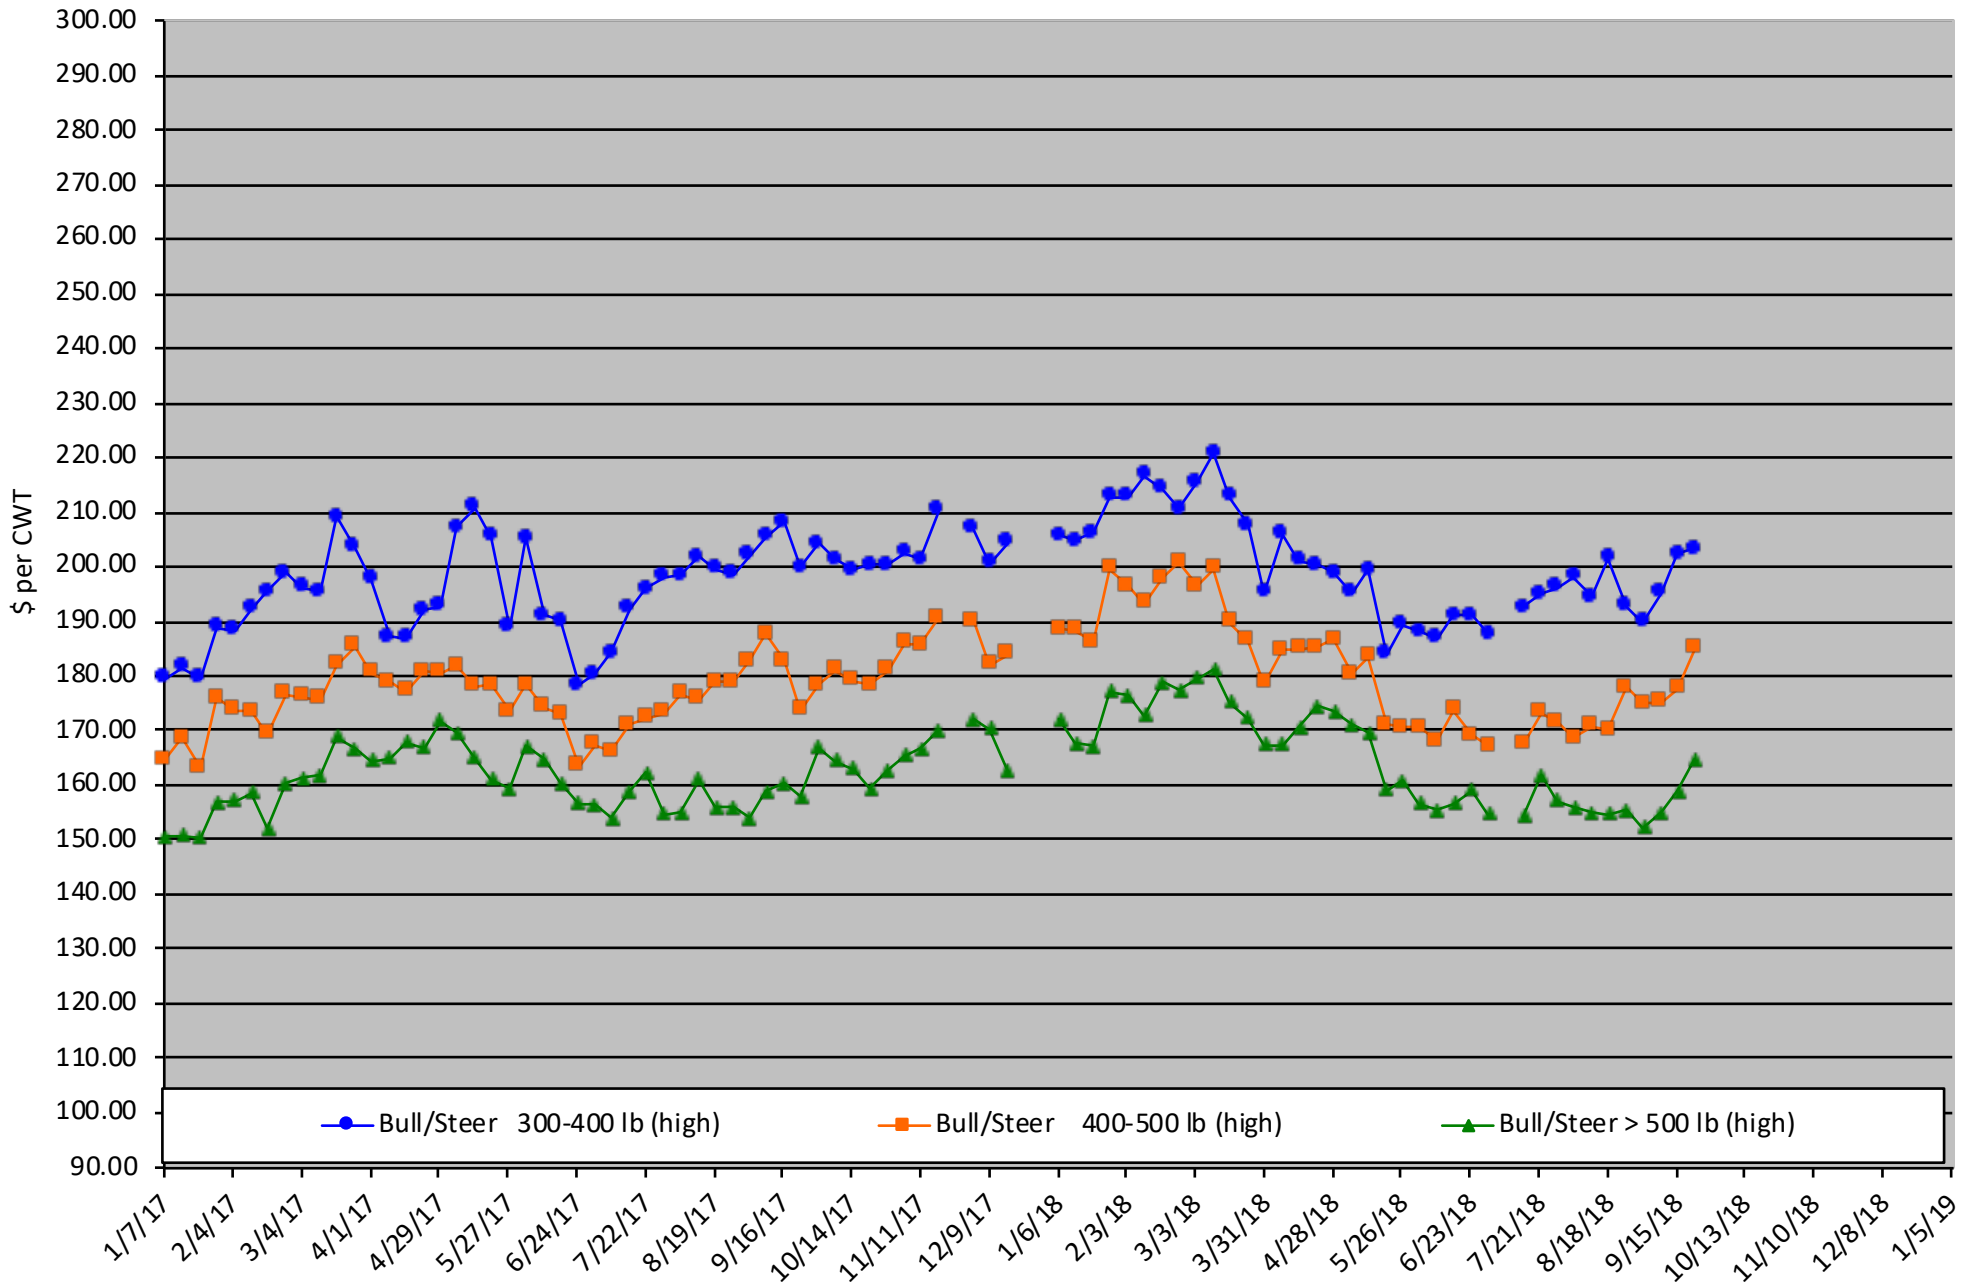

Calf Price Trends

Trend of the Highest Price Reported for Various Weight Calves, Average of 6 East & Central Texas Livestock Auctions

For a weekly email copy of this chart please subscribe at <http://beeffax.tamu.edu> or contact a Texas A&M AgriLife County Extension Agent

Chart created by Dr. Jason Banta, Extension Beef Cattle Specialist

Packer Cow PriceTrends

Trend of High and Low Prices Reported for Packer Cows, Average of 6 East & Central Texas Livestock Auctions

For a weekly email copy of this chart please subscribe at <http://beeffax.tamu.edu> or contact a Texas A&M AgriLife County Extension Agent
Chart created by Dr. Jason Banta, Extension Beef Cattle Specialist