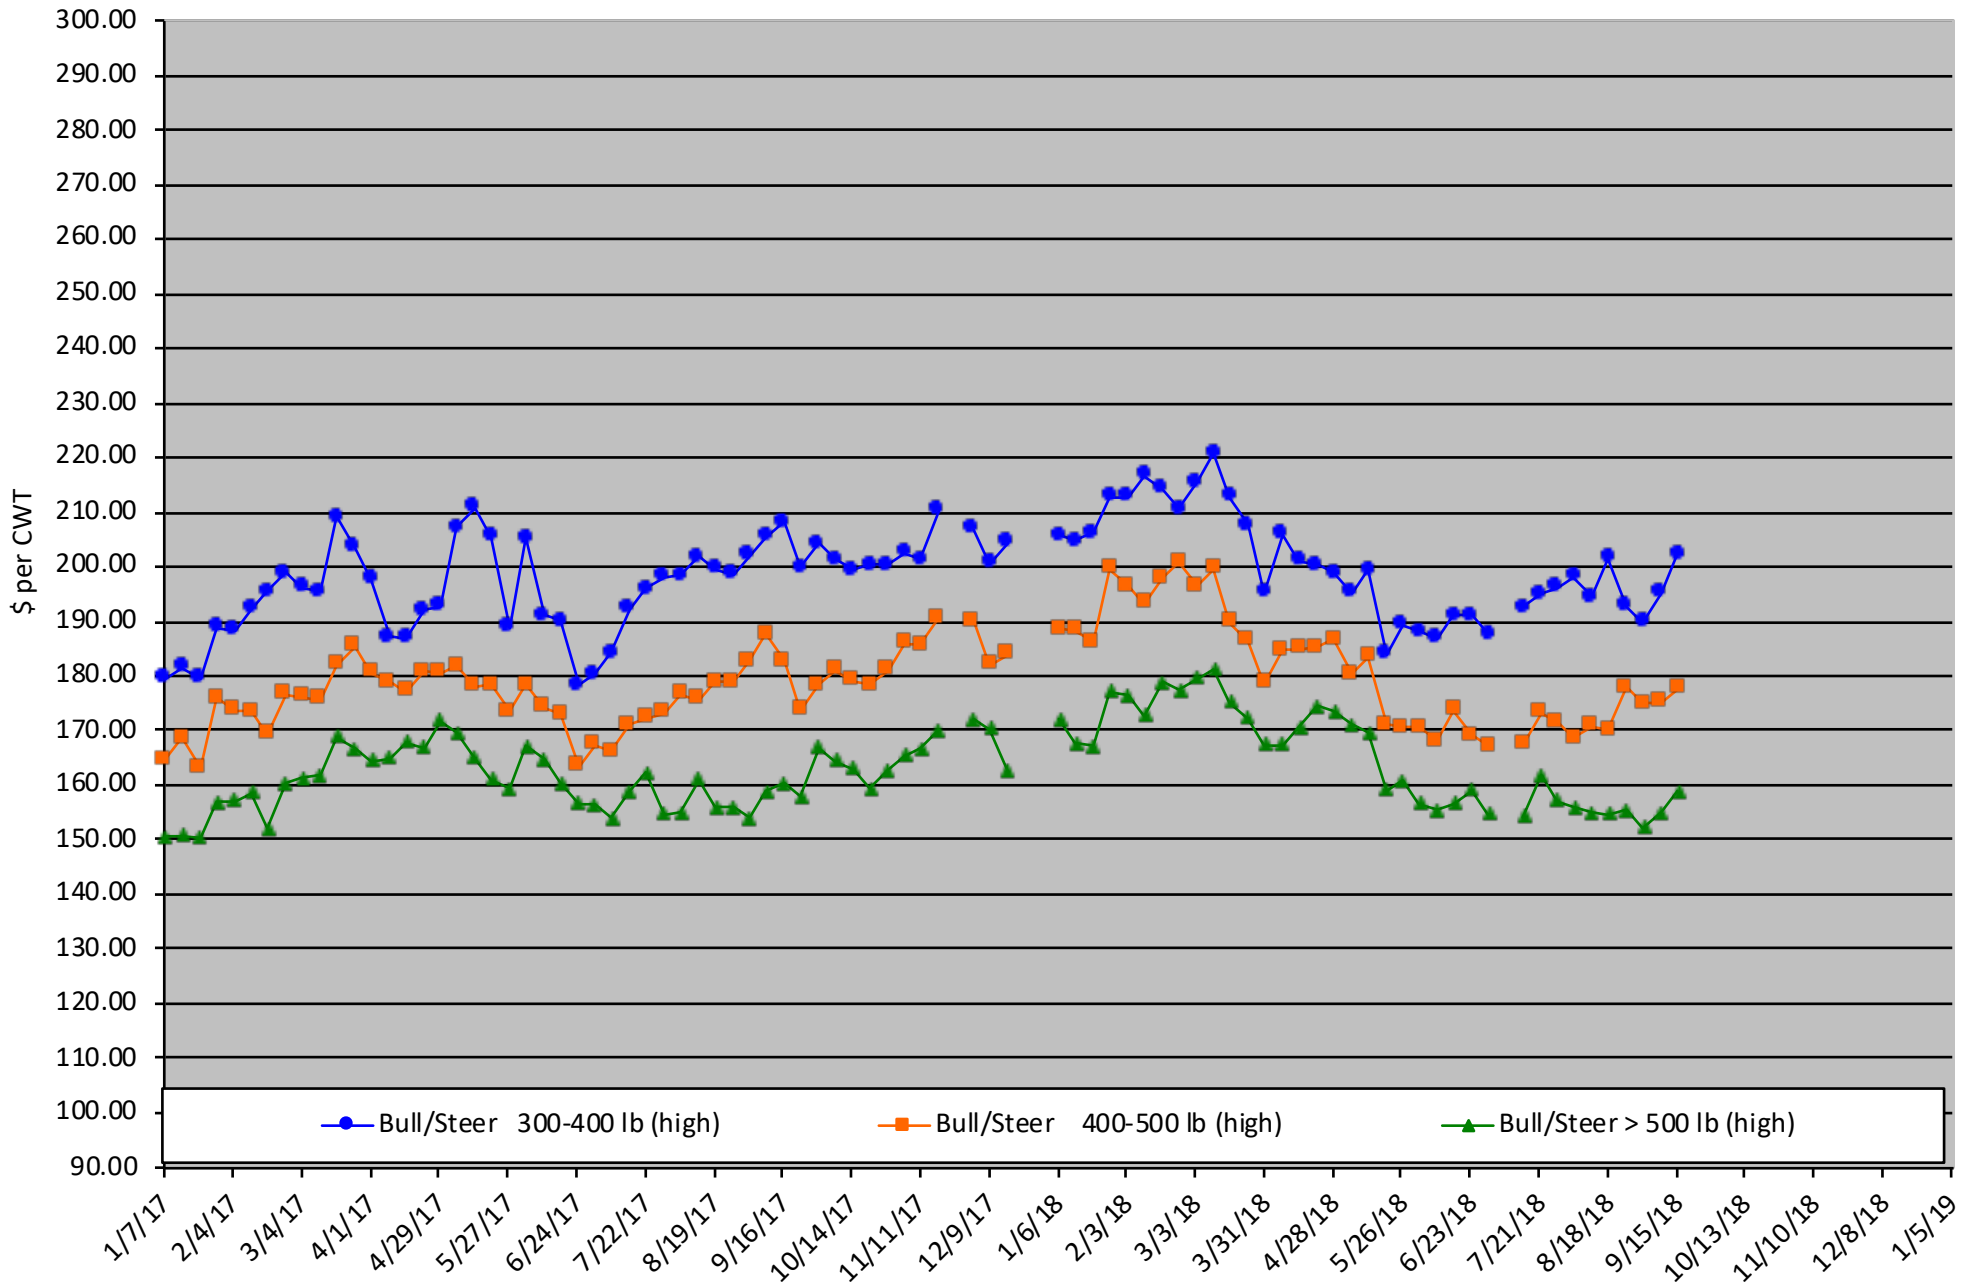

Calf Price Trends

Trend of the Highest Price Reported for Various Weight Calves, Average of 6 East & Central Texas Livestock Auctions

For a weekly email copy of this chart please subscribe at <http://beeffax.tamu.edu> or contact a Texas A&M AgriLife County Extension Agent

Chart created by Dr. Jason Banta, Extension Beef Cattle Specialist

Packer Cow PriceTrends

Trend of High and Low Prices Reported for Packer Cows, Average of 6 East & Central Texas Livestock Auctions

For a weekly email copy of this chart please subscribe at <http://beeffax.tamu.edu> or contact a Texas A&M AgriLife County Extension Agent

Chart created by Dr. Jason Banta, Extension Beef Cattle Specialist