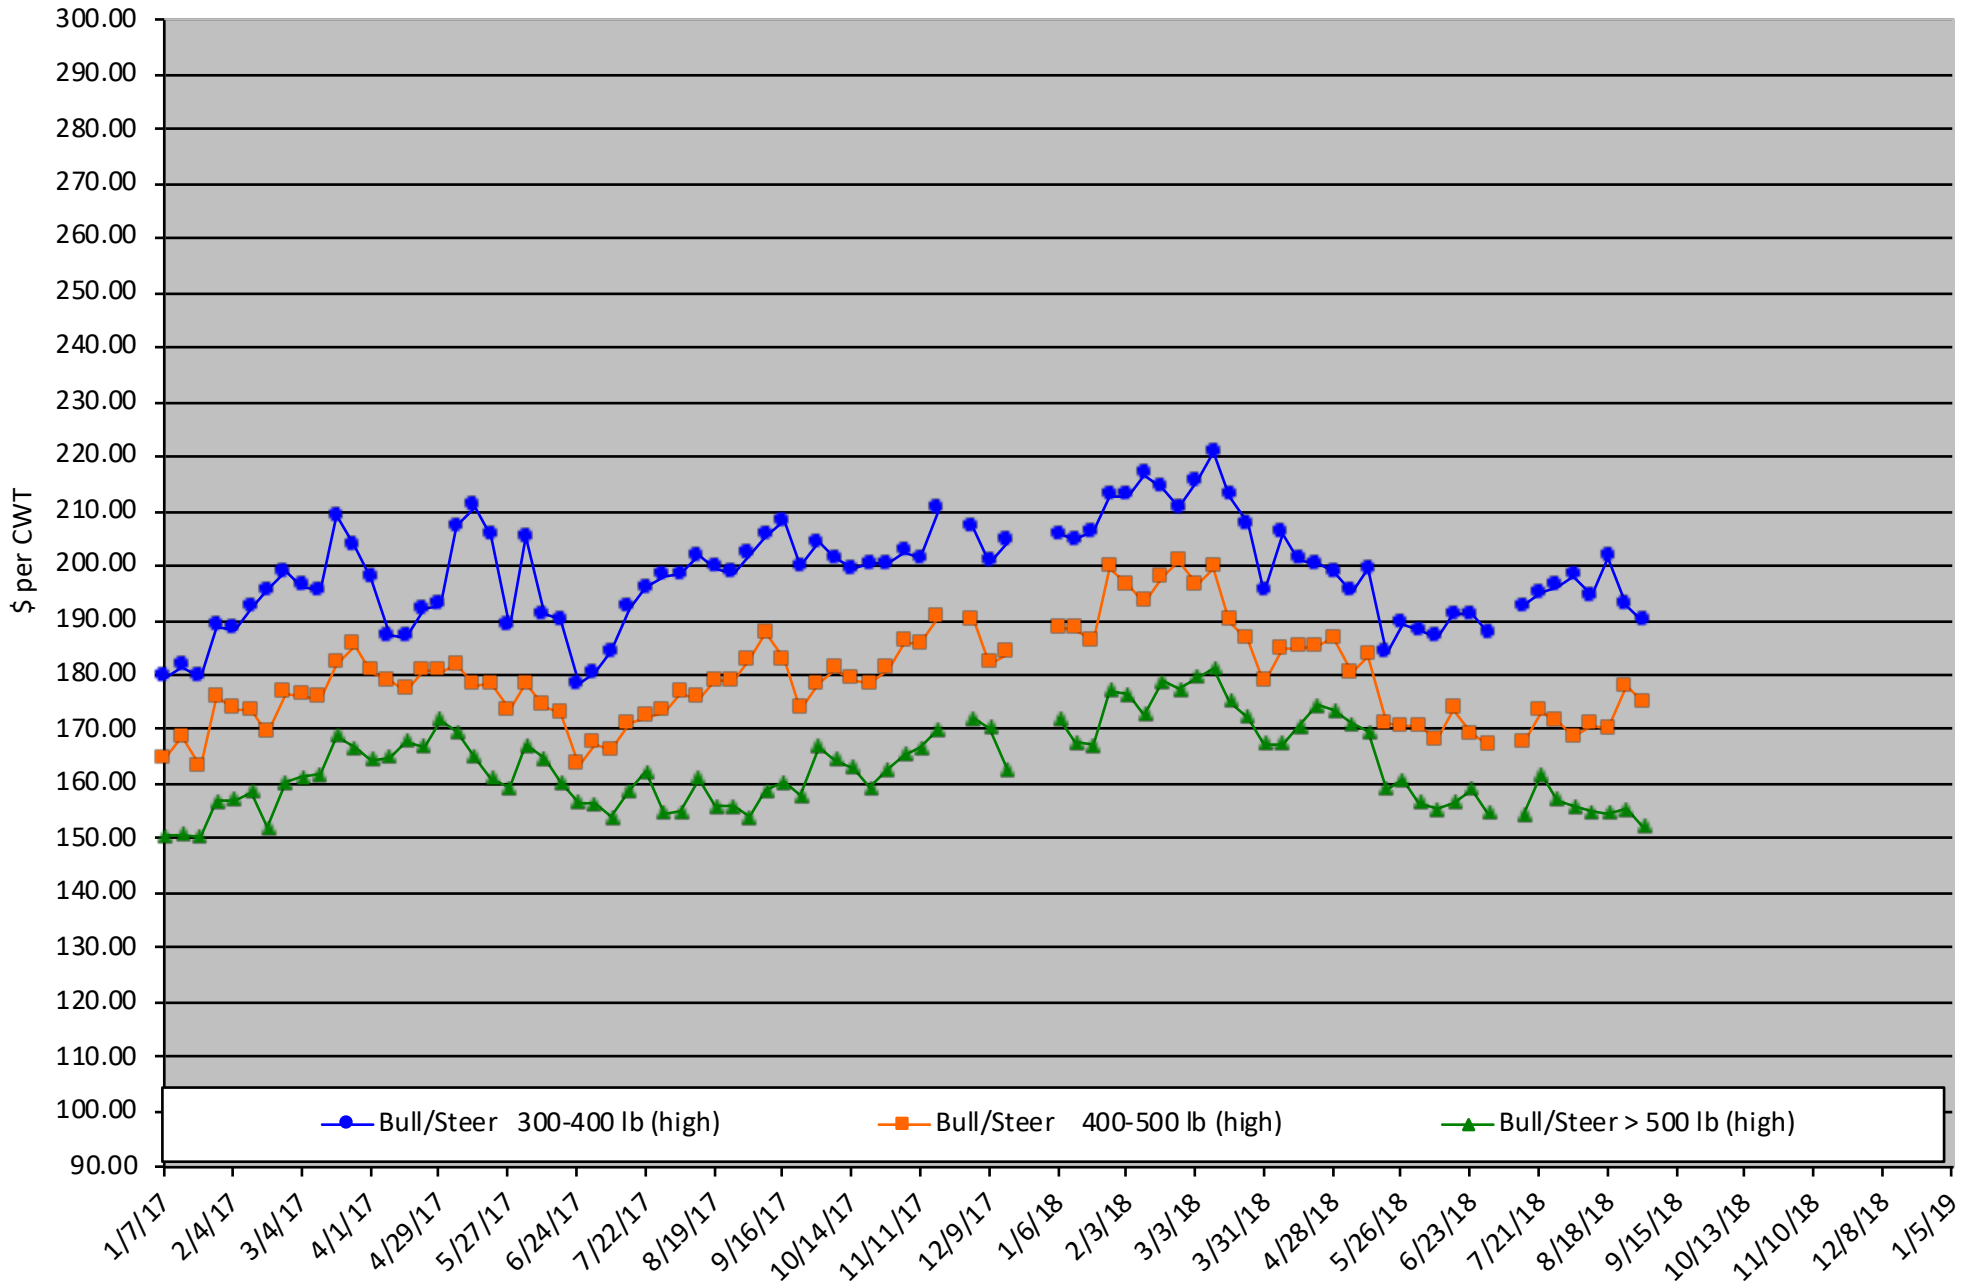

# Calf Price Trends

Trend of the Highest Price Reported for Various Weight Calves, Average of 6 East & Central Texas Livestock Auctions

For a weekly email copy of this chart please subscribe at <http://beeffax.tamu.edu> or contact a Texas A&M AgriLife County Extension Agent

Chart created by Dr. Jason Banta, Extension Beef Cattle Specialist