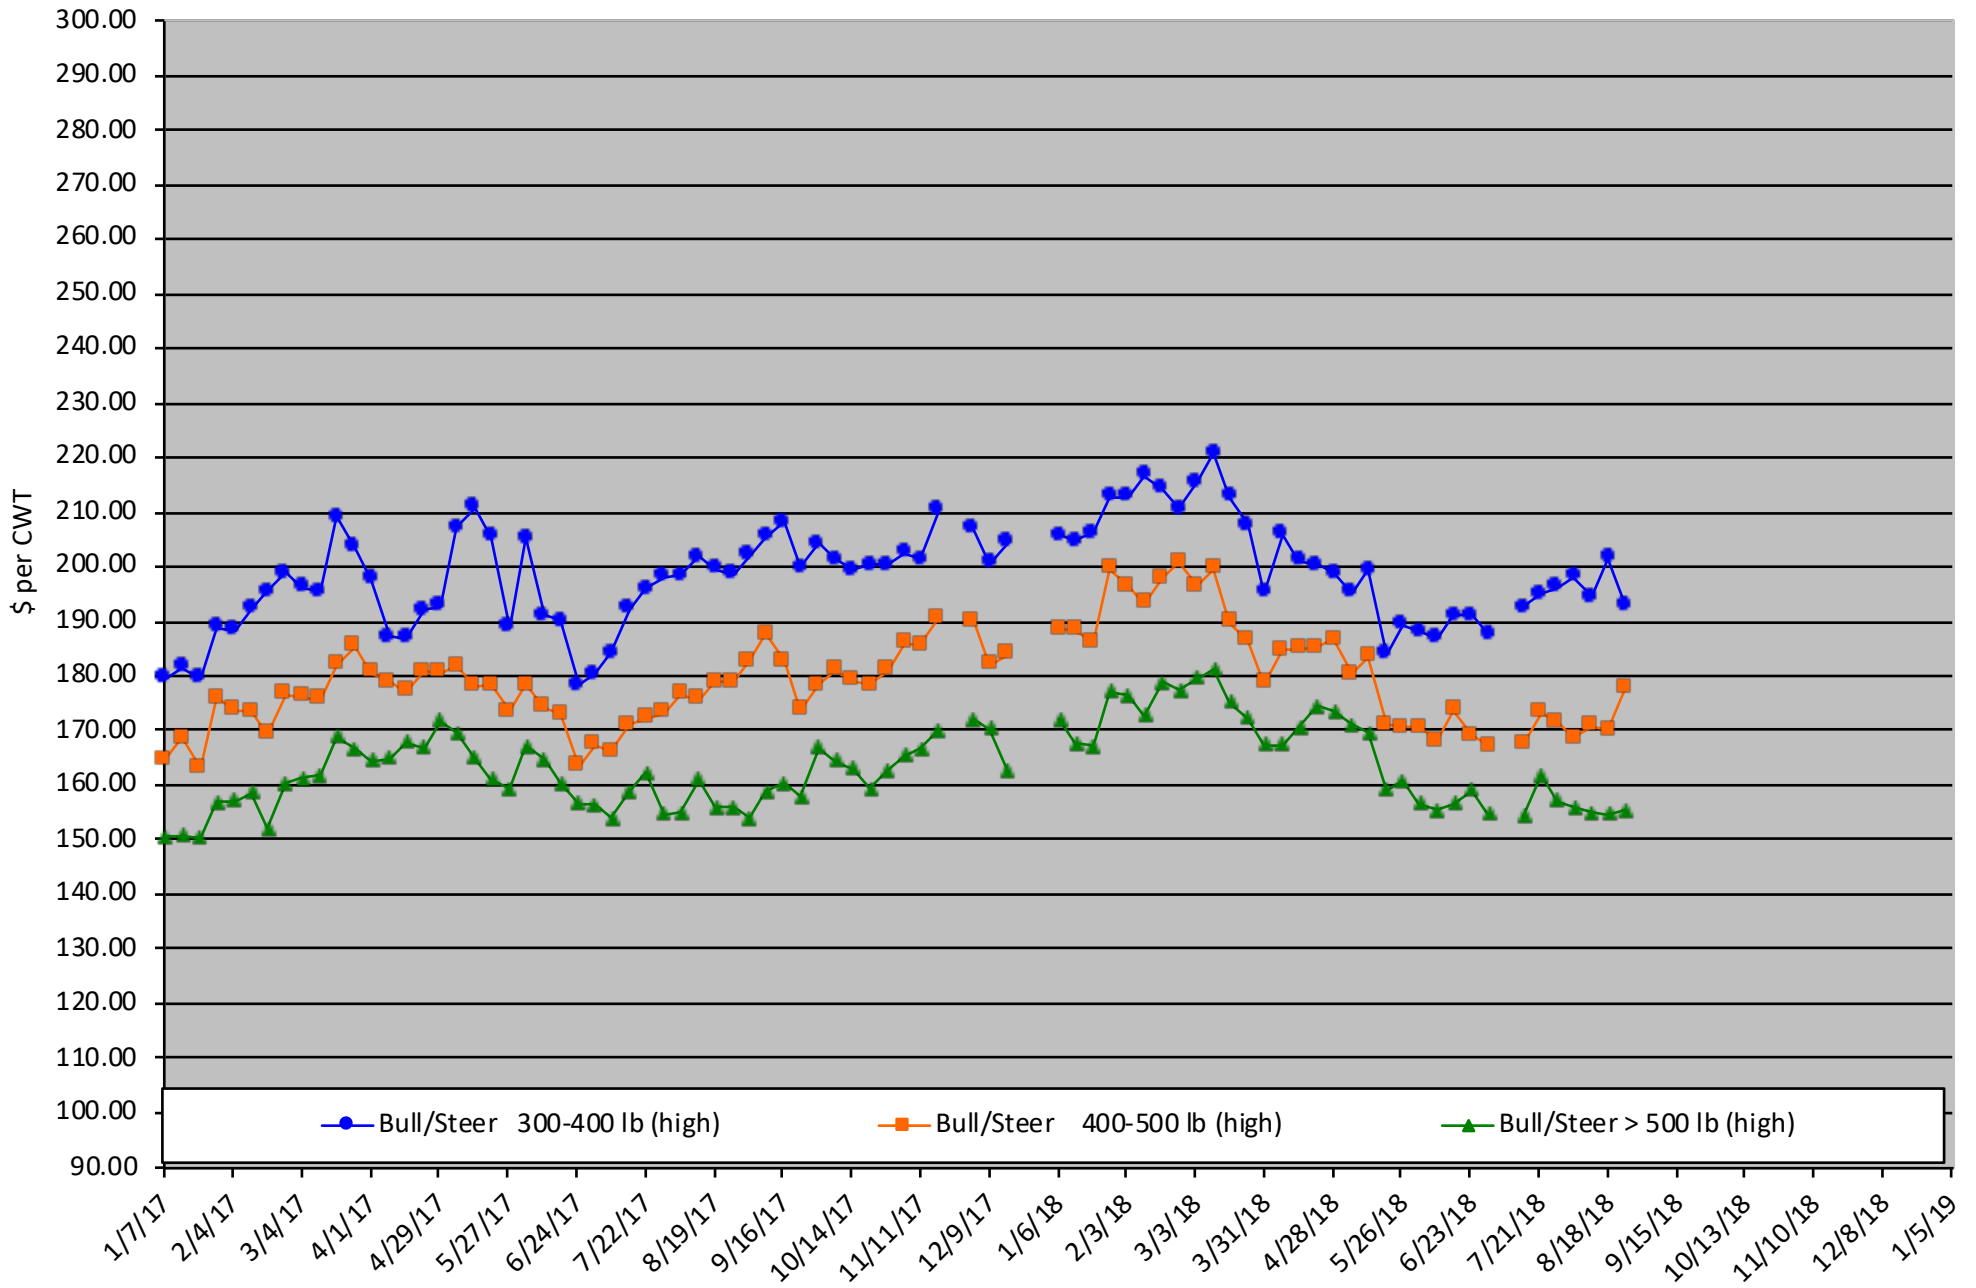

Calf Price Trends

Trend of the Highest Price Reported for Various Weight Calves, Average of 6 East & Central Texas Livestock Auctions

For a weekly email copy of this chart please subscribe at <http://beeffax.tamu.edu> or contact a Texas A&M AgriLife County Extension Agent

Chart created by Dr. Jason Banta, Extension Beef Cattle Specialist

Packer Cow PriceTrends

Trend of High and Low Prices Reported for Packer Cows, Average of 6 East & Central Texas Livestock Auctions

For a weekly email copy of this chart please subscribe at <http://beeffax.tamu.edu> or contact a Texas A&M AgriLife County Extension Agent
Chart created by Dr. Jason Banta, Extension Beef Cattle Specialist