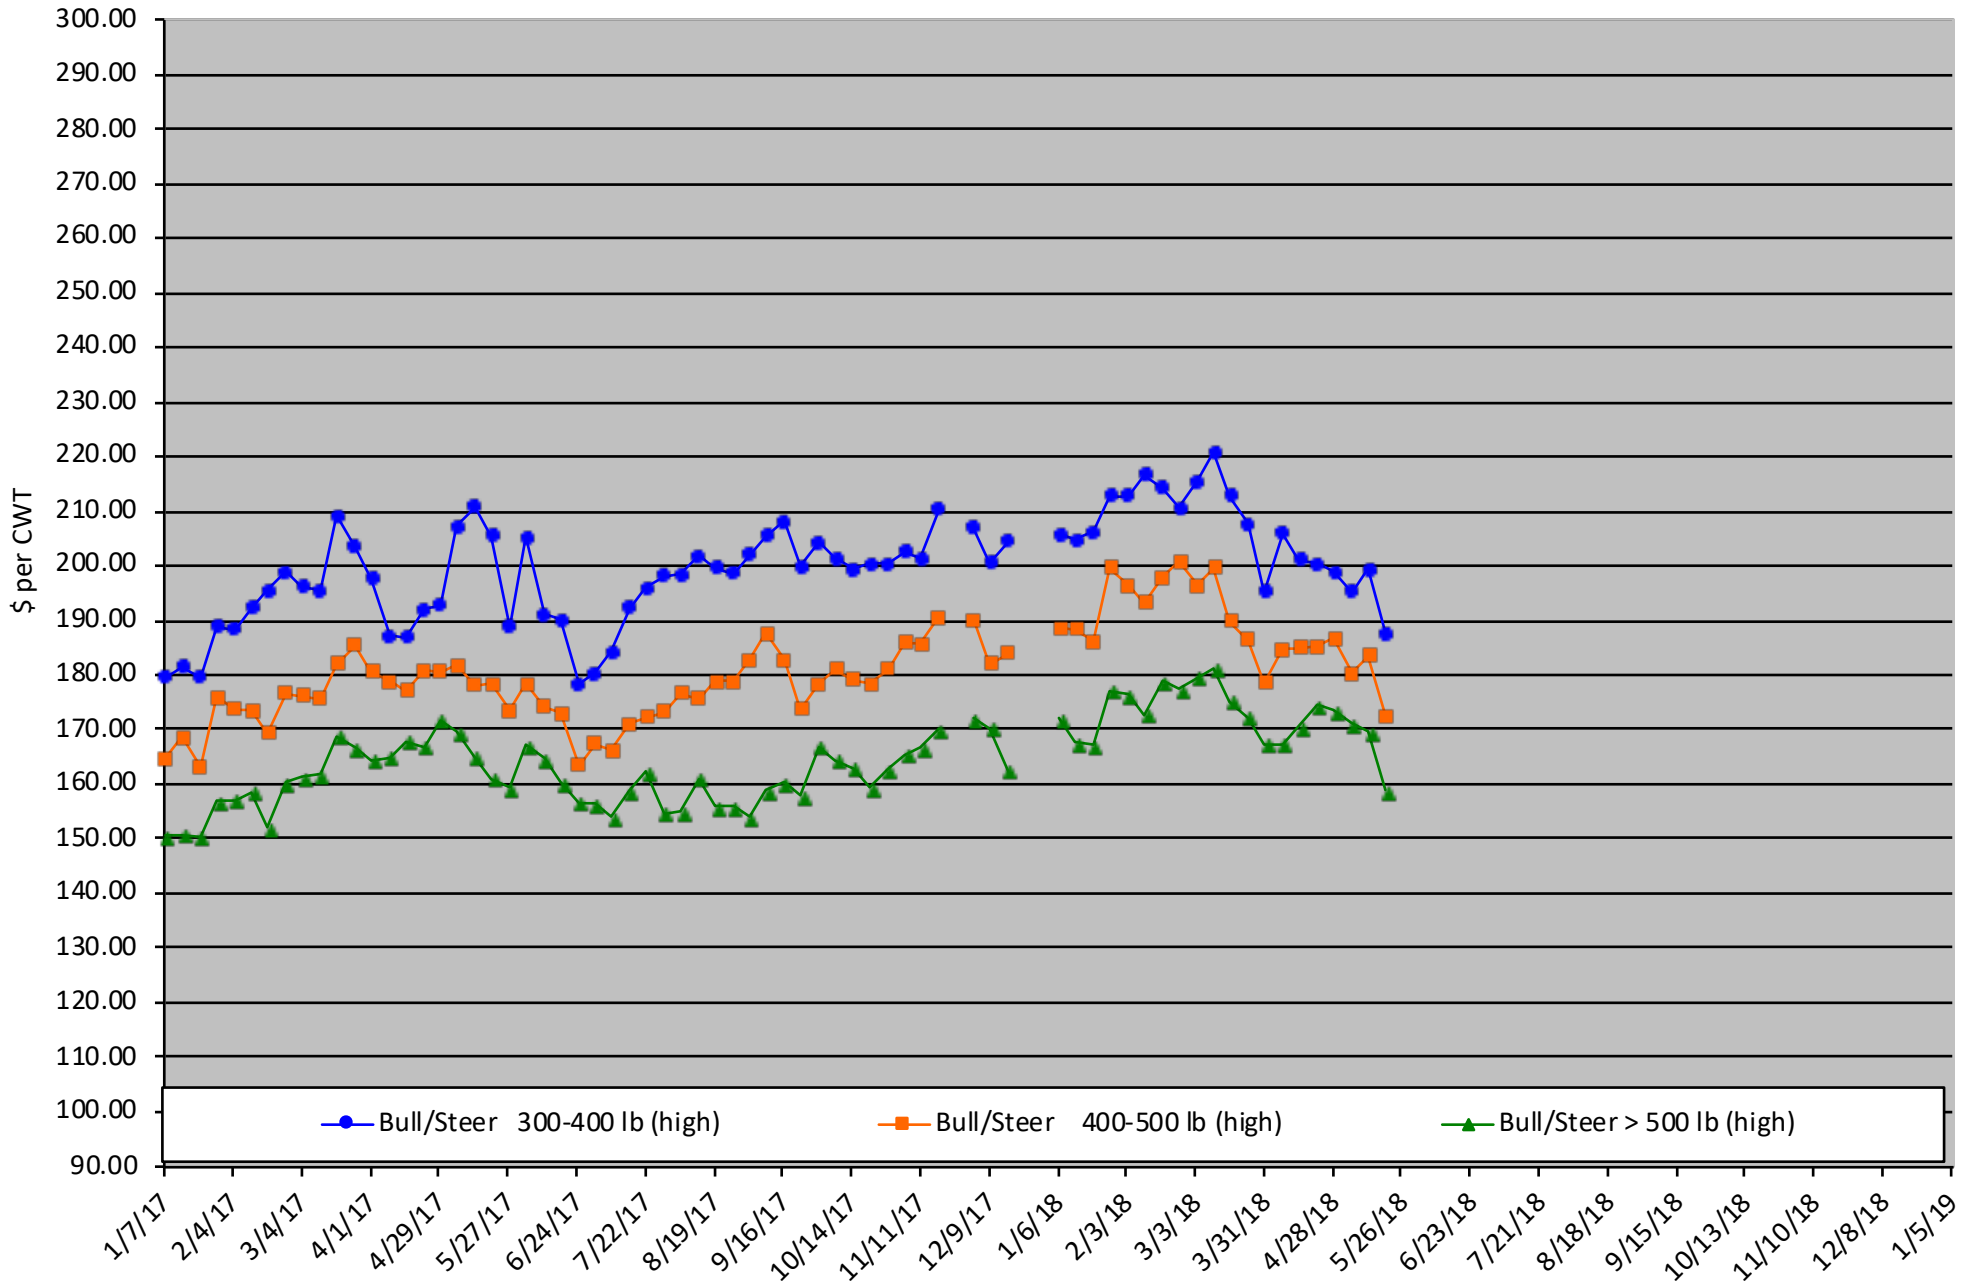

Calf Price Trends

Trend of the Highest Price Reported for Various Weight Calves, Average of 6 East & Central Texas Livestock Auctions

For a weekly email copy of this chart please subscribe at <http://beeffax.tamu.edu> or contact a Texas A&M AgriLife County Extension Agent

Chart created by Dr. Jason Banta, Extension Beef Cattle Specialist

Packer Cow PriceTrends

Trend of High and Low Prices Reported for Packer Cows, Average of 6 East & Central Texas Livestock Auctions

For a weekly email copy of this chart please subscribe at <http://beeffax.tamu.edu> or contact a Texas A&M AgriLife County Extension Agent
Chart created by Dr. Jason Banta, Extension Beef Cattle Specialist