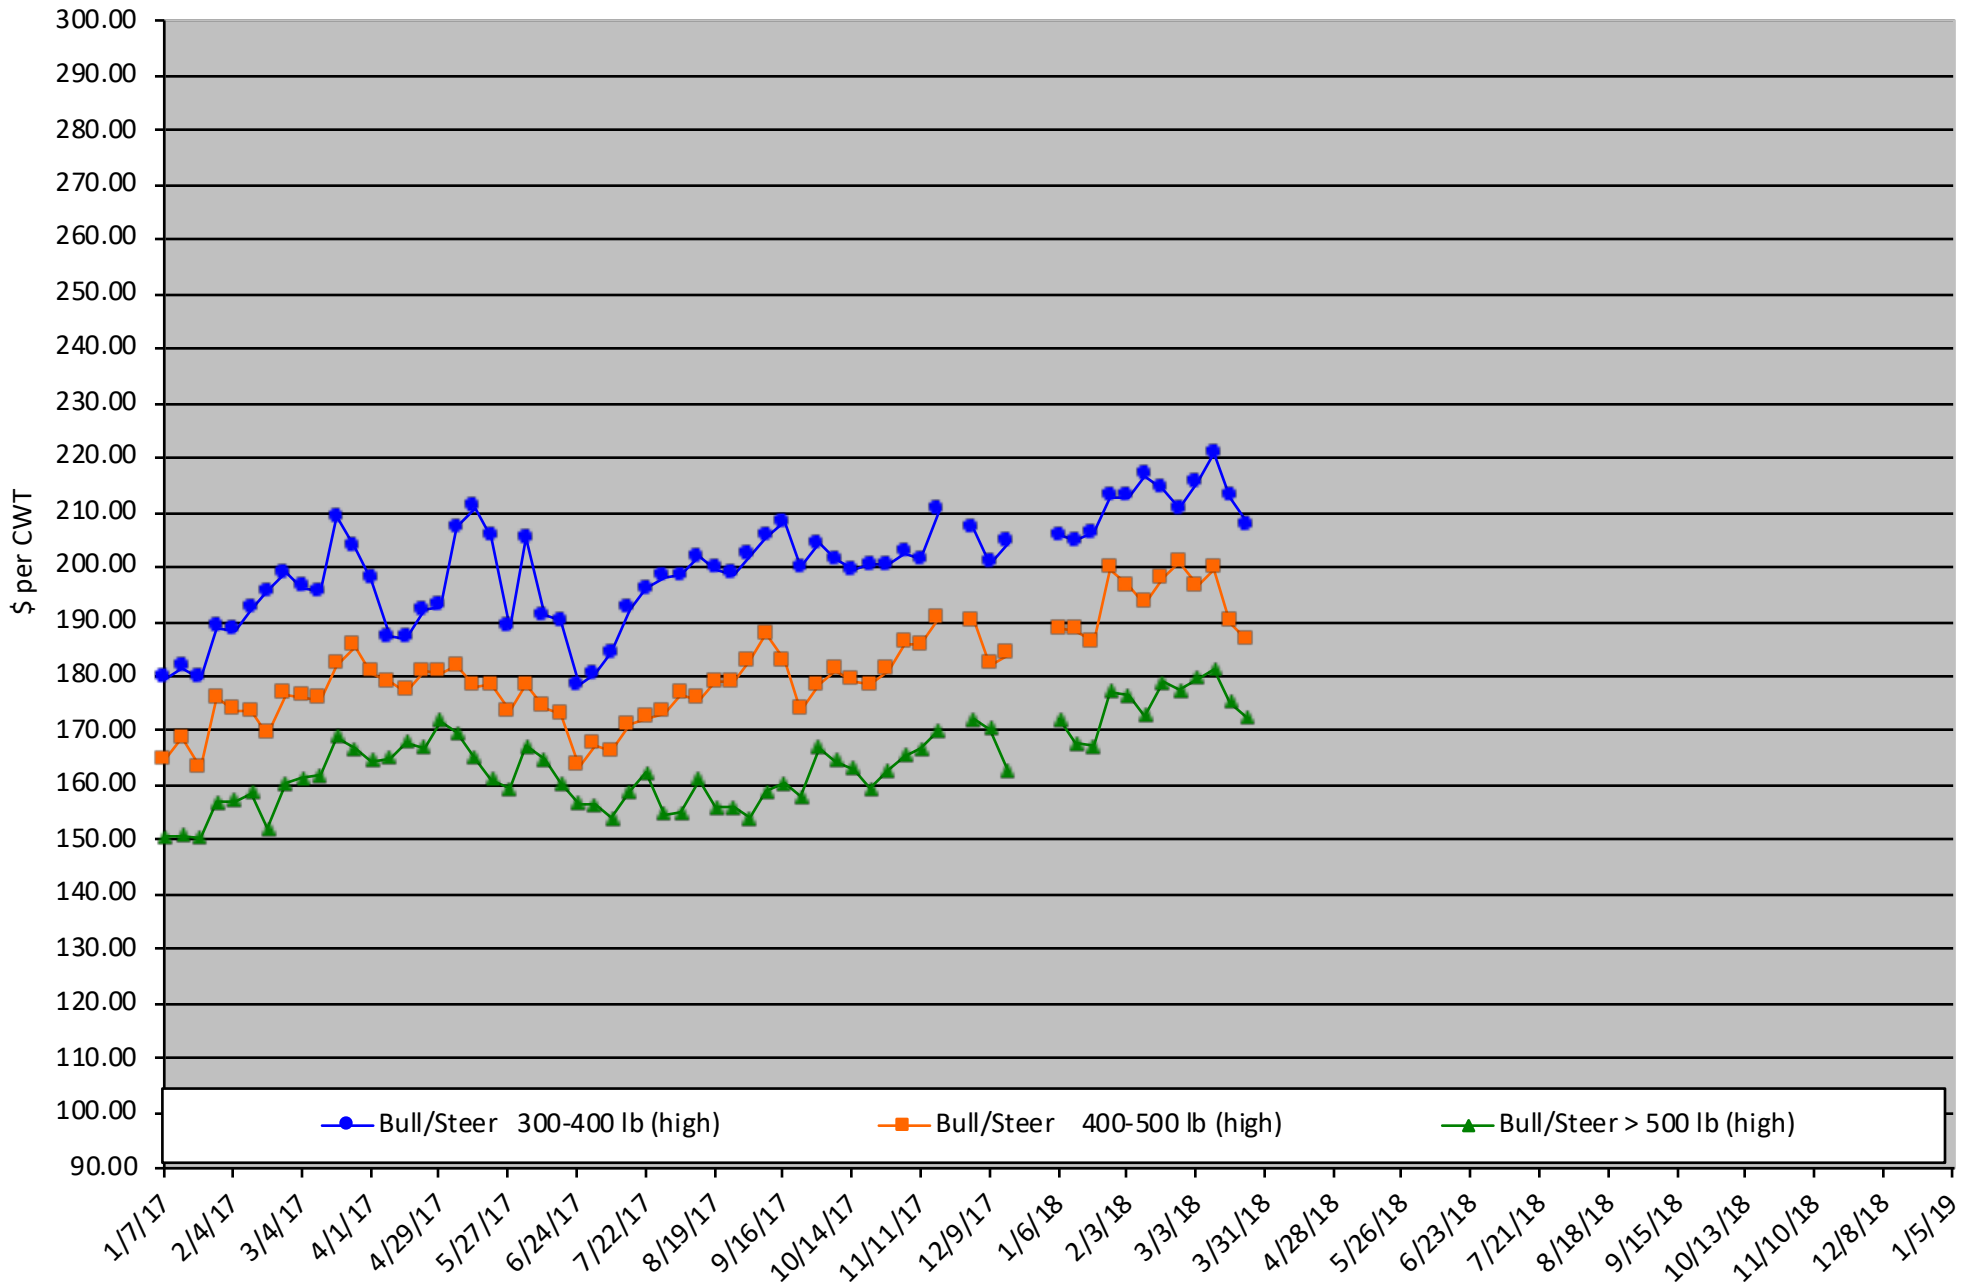

# Calf Price Trends

Trend of the Highest Price Reported for Various Weight Calves, Average of 6 East & Central Texas Livestock Auctions

For a weekly email copy of this chart please subscribe at <http://beeffax.tamu.edu> or contact a Texas A&M AgriLife County Extension Agent

Chart created by Dr. Jason Banta, Extension Beef Cattle Specialist